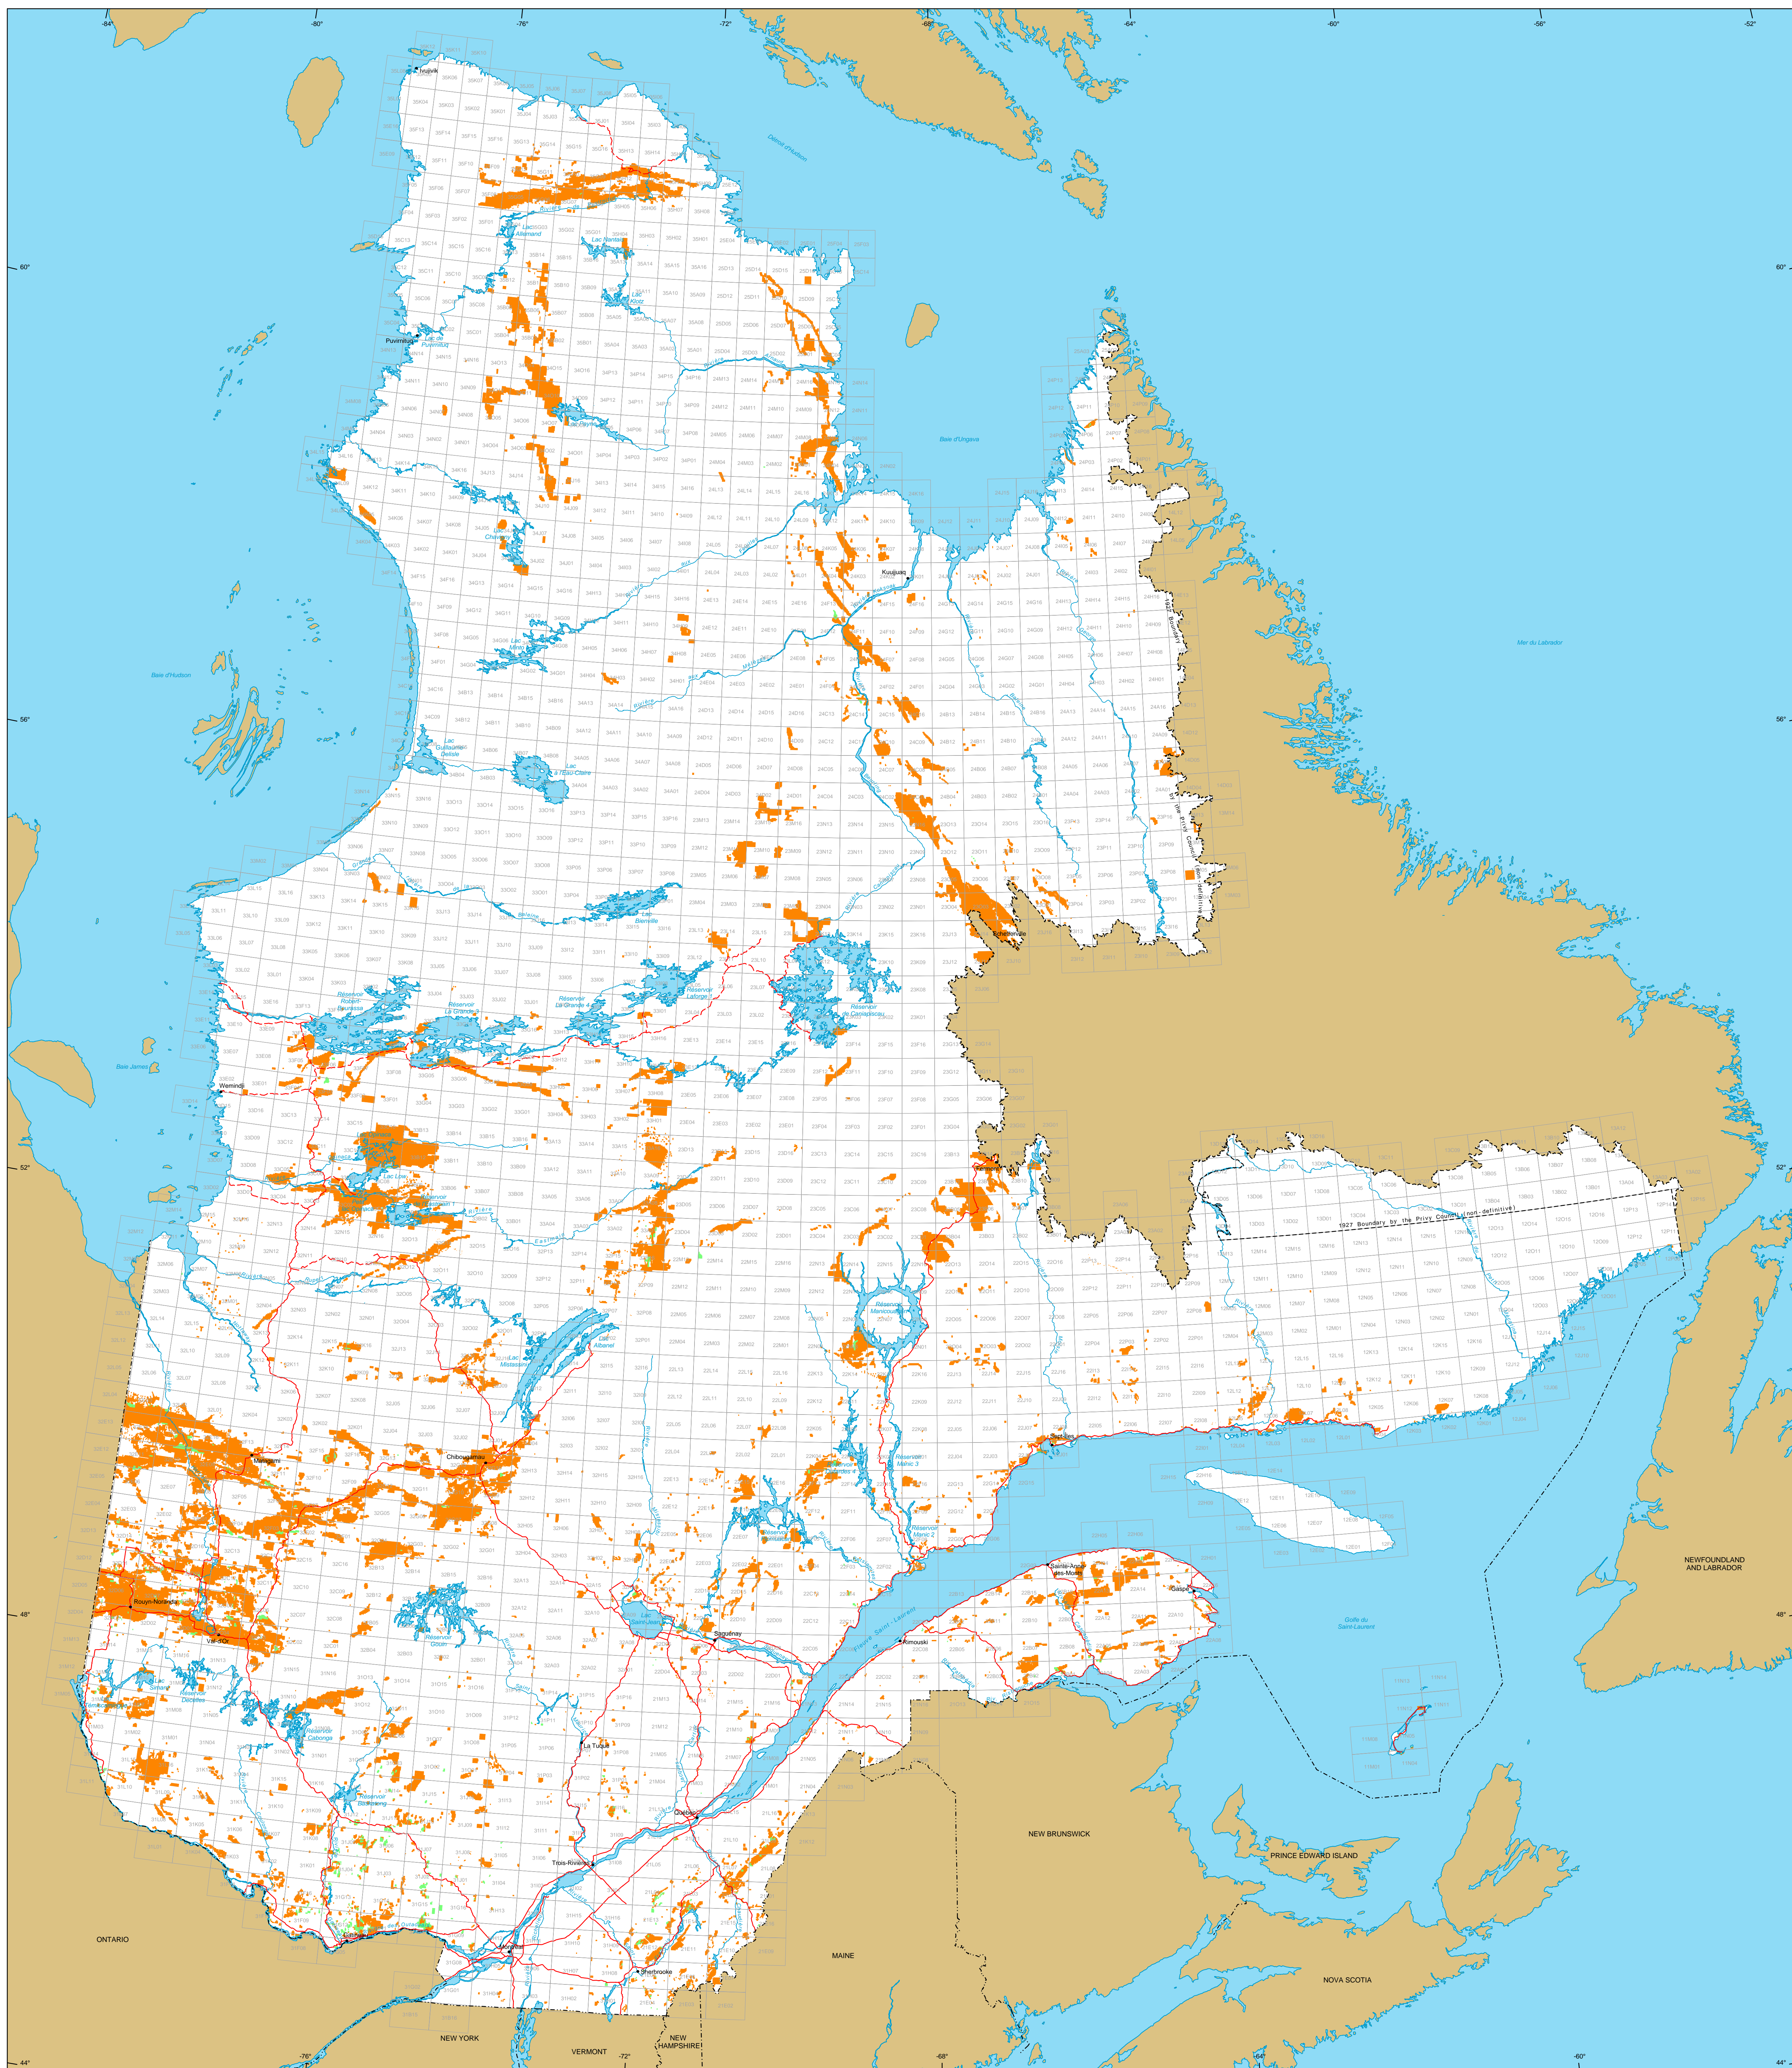

Mining Titles in Québec

Mining Titles

- Active
  Number : 176 623 titles
  Area : 1 306 390 ha
  Percentage of land : 5,0%
- Pending
  Number : 3 430 titles
  Area : 204 290 ha

Border

- International
- Interprovincial, Interstate
- Québec - Newfoundland and Labrador (This border is not definitive.)

Road Network

- Road
- Unpaved Road

Hydrography

- Lake
- River

Other

- Populated Place
- Other Jurisdiction
- 1:50 000 NTS Sheets Limits

Area of the Province of Québec : 166 744 100 ha

Metadata
Geodesic Datum : NAD 83
Coordinate System : Conic Lambert with two standard parallels (46° and 60°)

Sources

Data	Organization	Year
Mining Cartographic Reference (SICOA TM, BOCA 0M)	MRN	2014
	MRN	2011

1:2 500 000
0 50 100 150 km

© Gouvernement du Québec, May 12, 2014