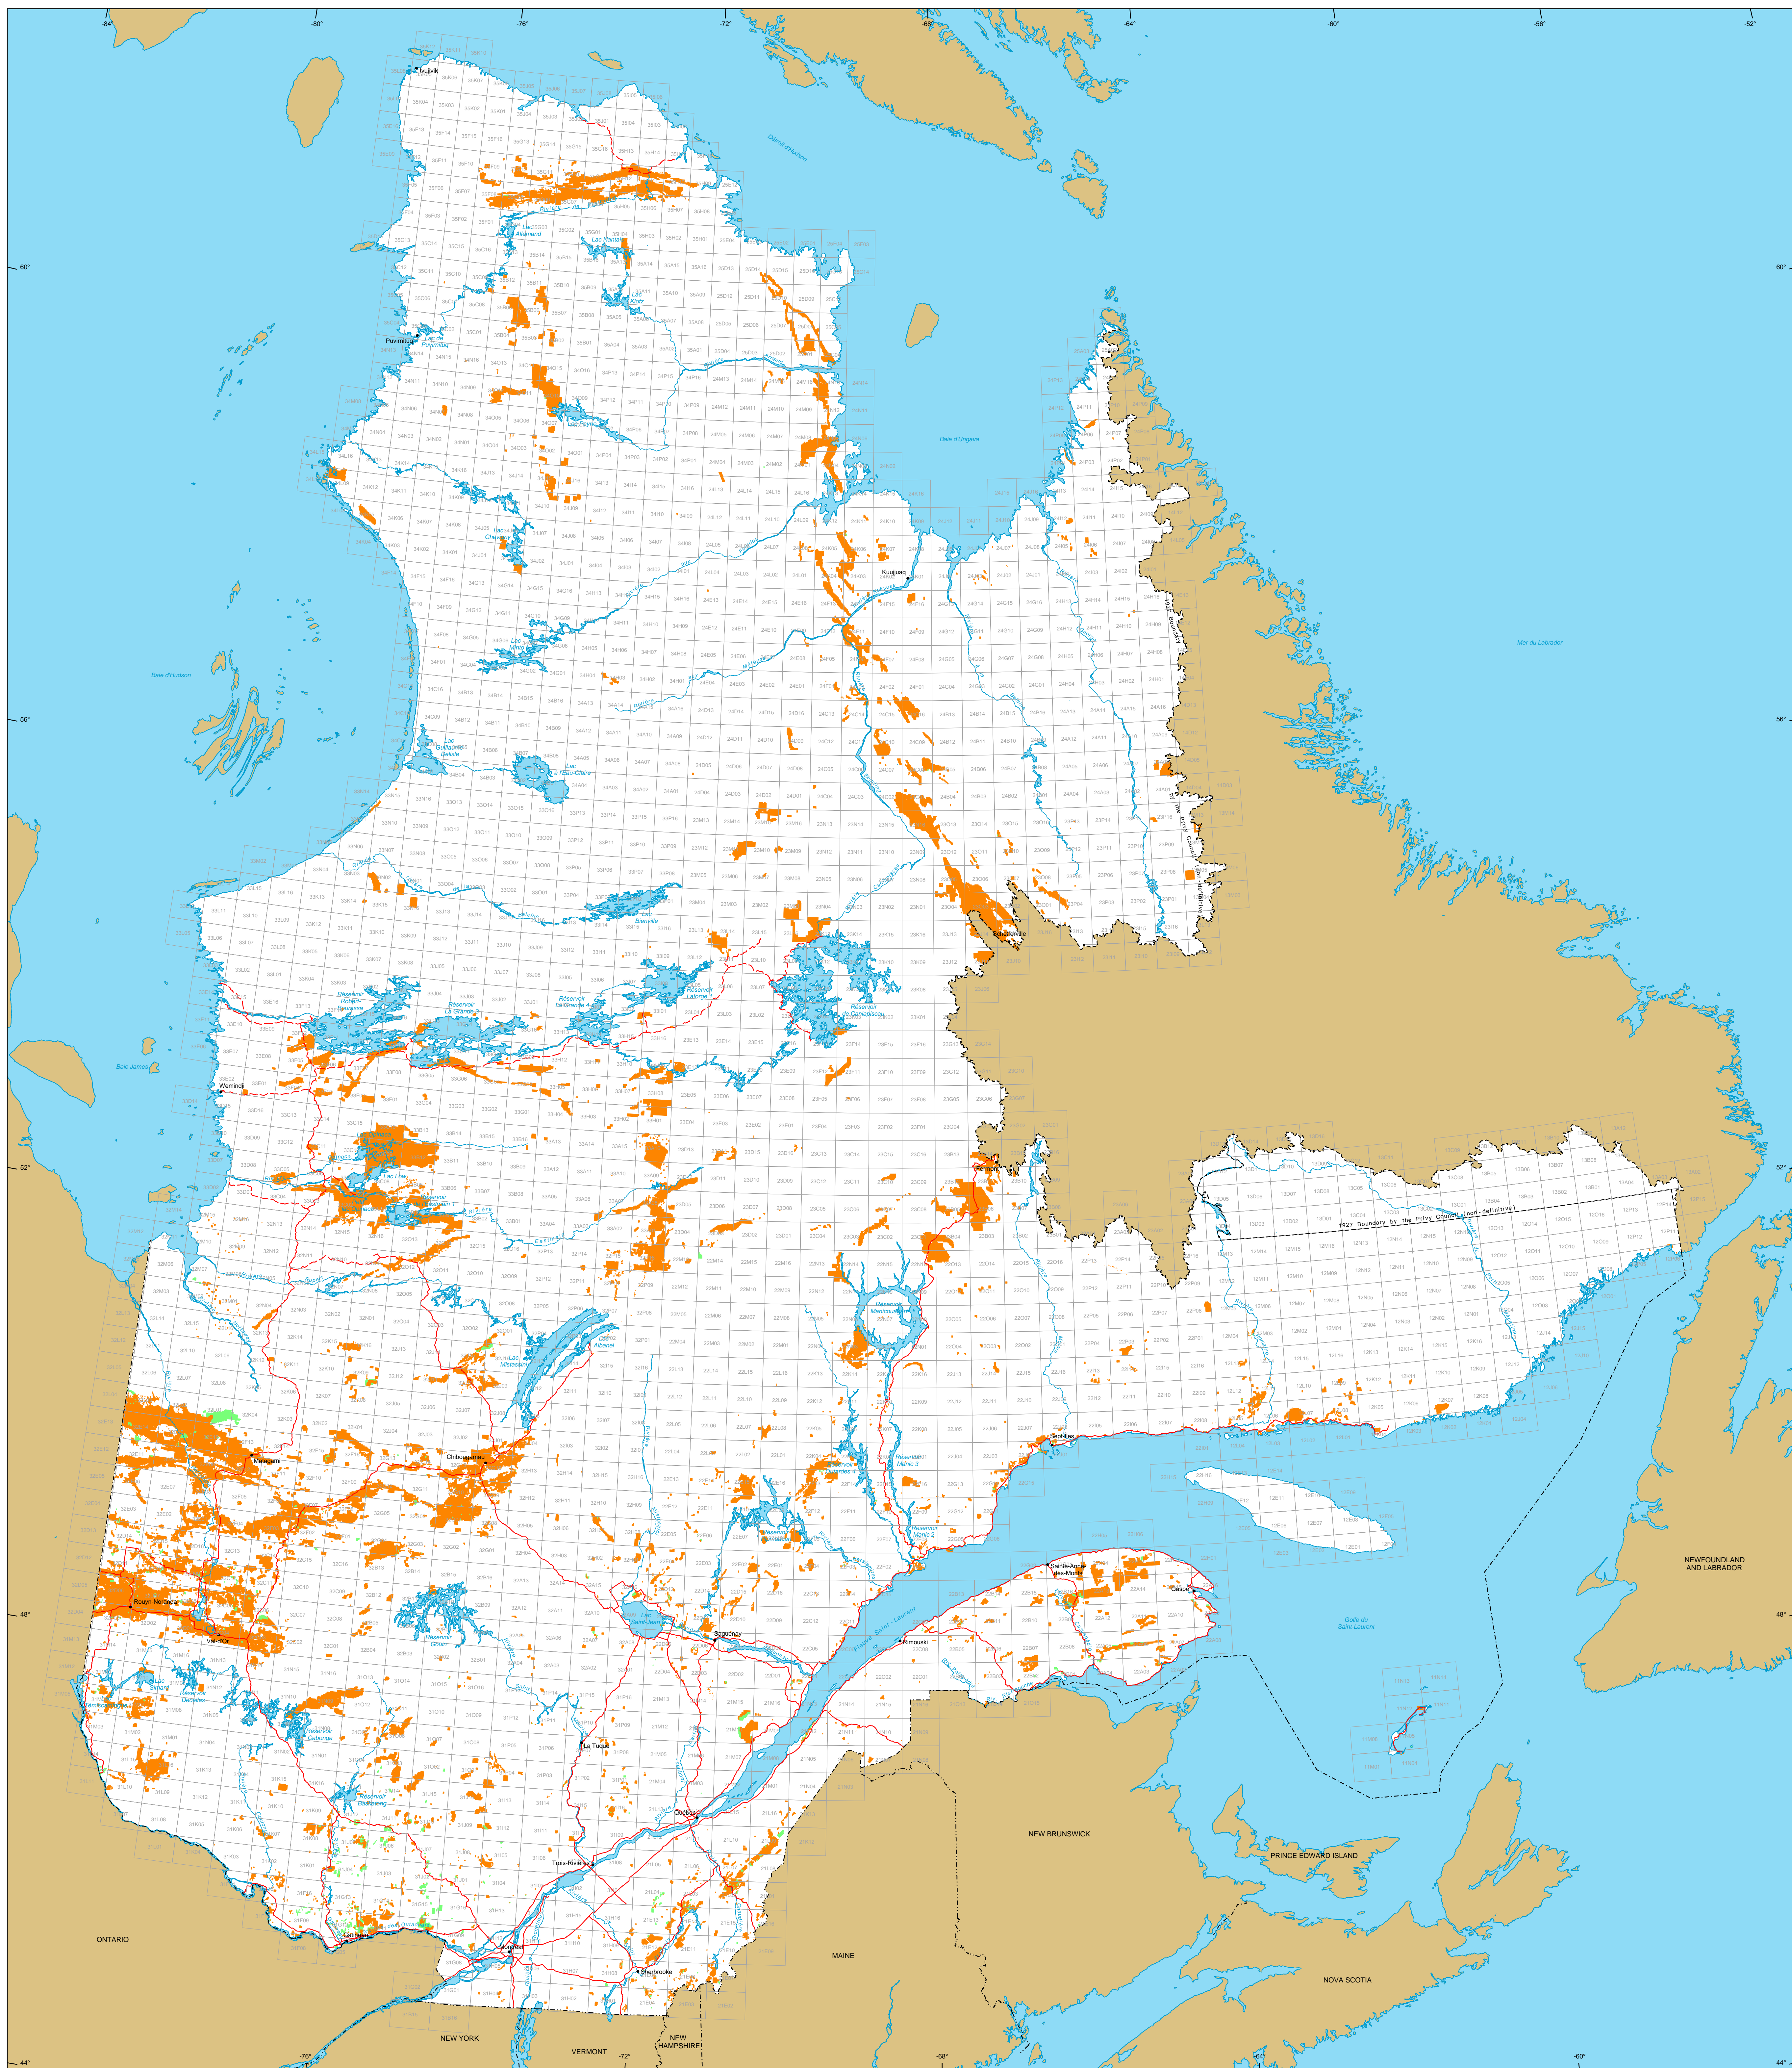

Mining Titles in Québec

Mining Titles

- Active
  Number: 180 182 titles
  Area: 17 470 478 ha
  Percentage of land: 4.5%
- Pending
  Number: 3 868 titles
  Area: 233 450 ha

Border

- International
- Interprovincial, Interstate
- Québec - Newfoundland and Labrador (This border is not definitive.)

Road Network

- Road
- Unpaved Road

Hydrography

- Lake
- River

Populated Place

Other Jurisdiction

1:50 000 NTS Sheets Limits

Area of the Province of Québec: 166 744 100 ha

Sources

Data	Organization	Year
Mining Cartographic Reference (SICQA TM, BOCCA 0M)	MERN	2014
	MERN	2011

© Gouvernement du Québec, August 19, 2014