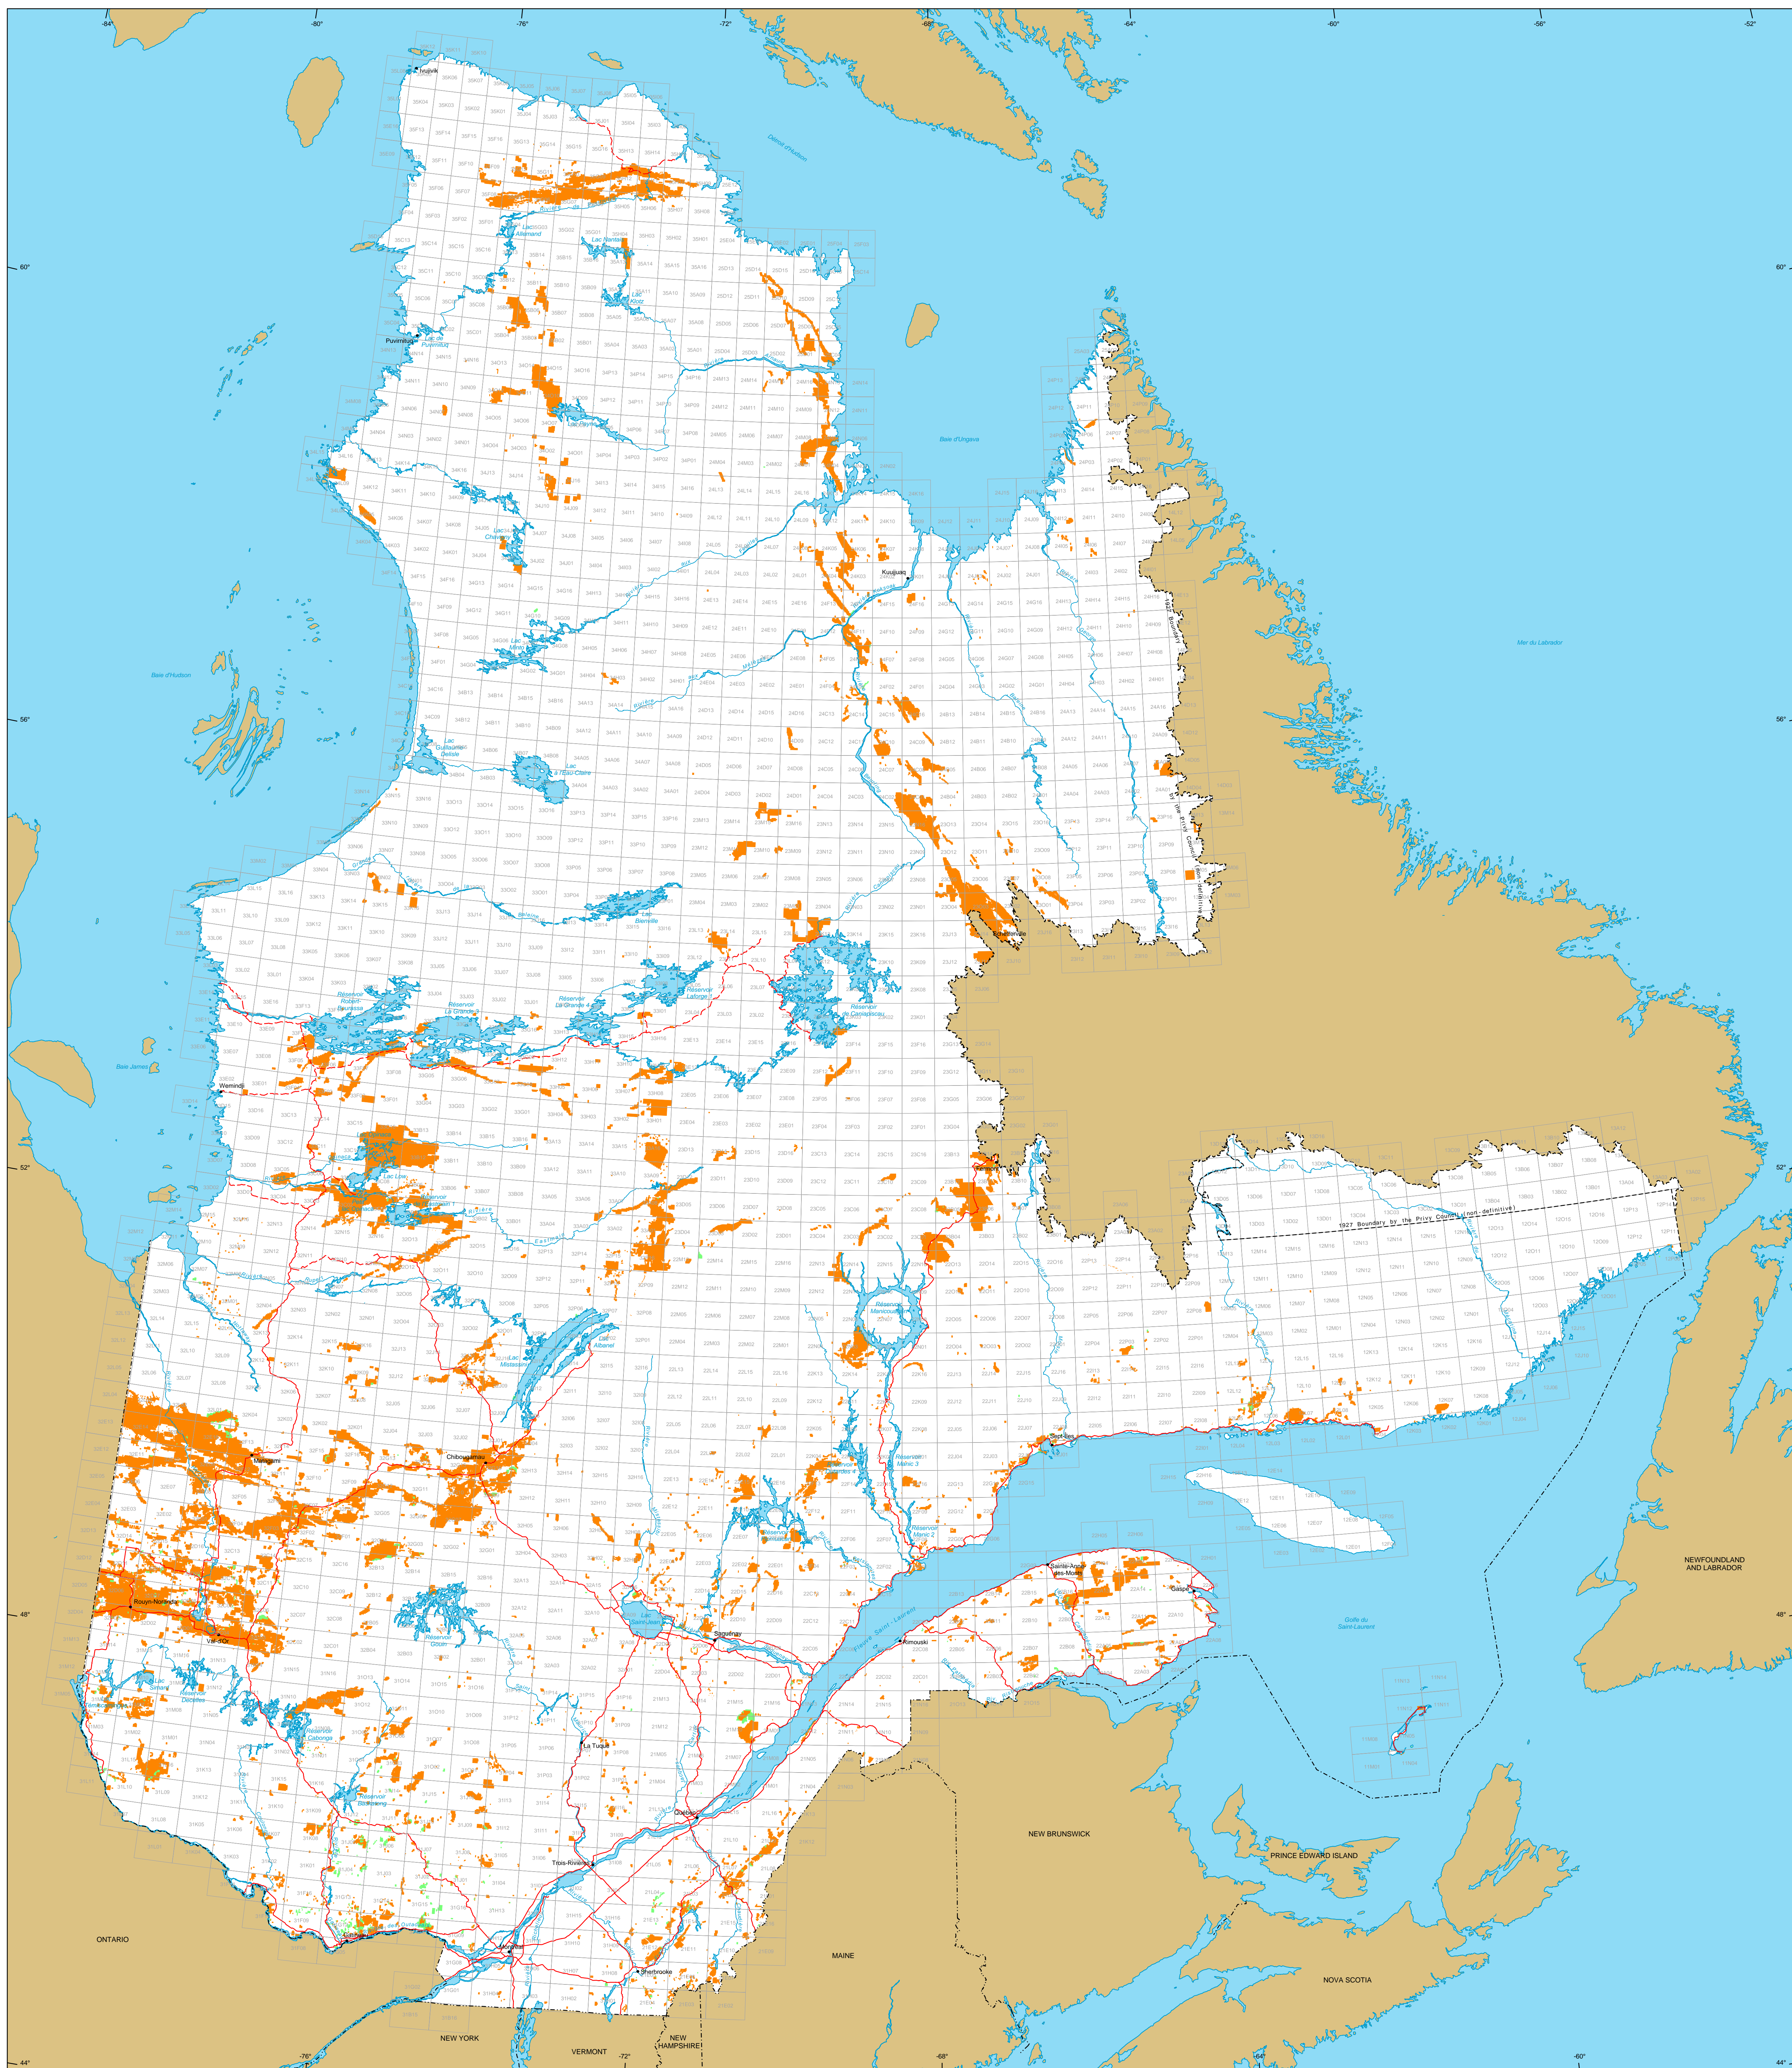

Mining Titles in Québec

Mining Titles

- Active
  Number: 180 526 sites
  Area: 17 427 524 ha
  Percentage of land: 4.5%
- Pending
  Number: 3 139 sites
  Area: 183 409 ha

Border

- International
- Interprovincial, Interstate
- Québec - Newfoundland and Labrador (This border is not definitive.)

Road Network

- Road
- Unpaved Road

Hydrography

- Lake
- River

Populated Place

Other Jurisdiction

1:50 000 NTS Sheets Limits

Area of the Province of Québec: 166 744 100 ha

Metadata

Geodesic Datum: NAD 83
Coordinate System: Conic Lambert with two standard parallels (46° and 60°)

© Gouvernement du Québec, September 8, 2014