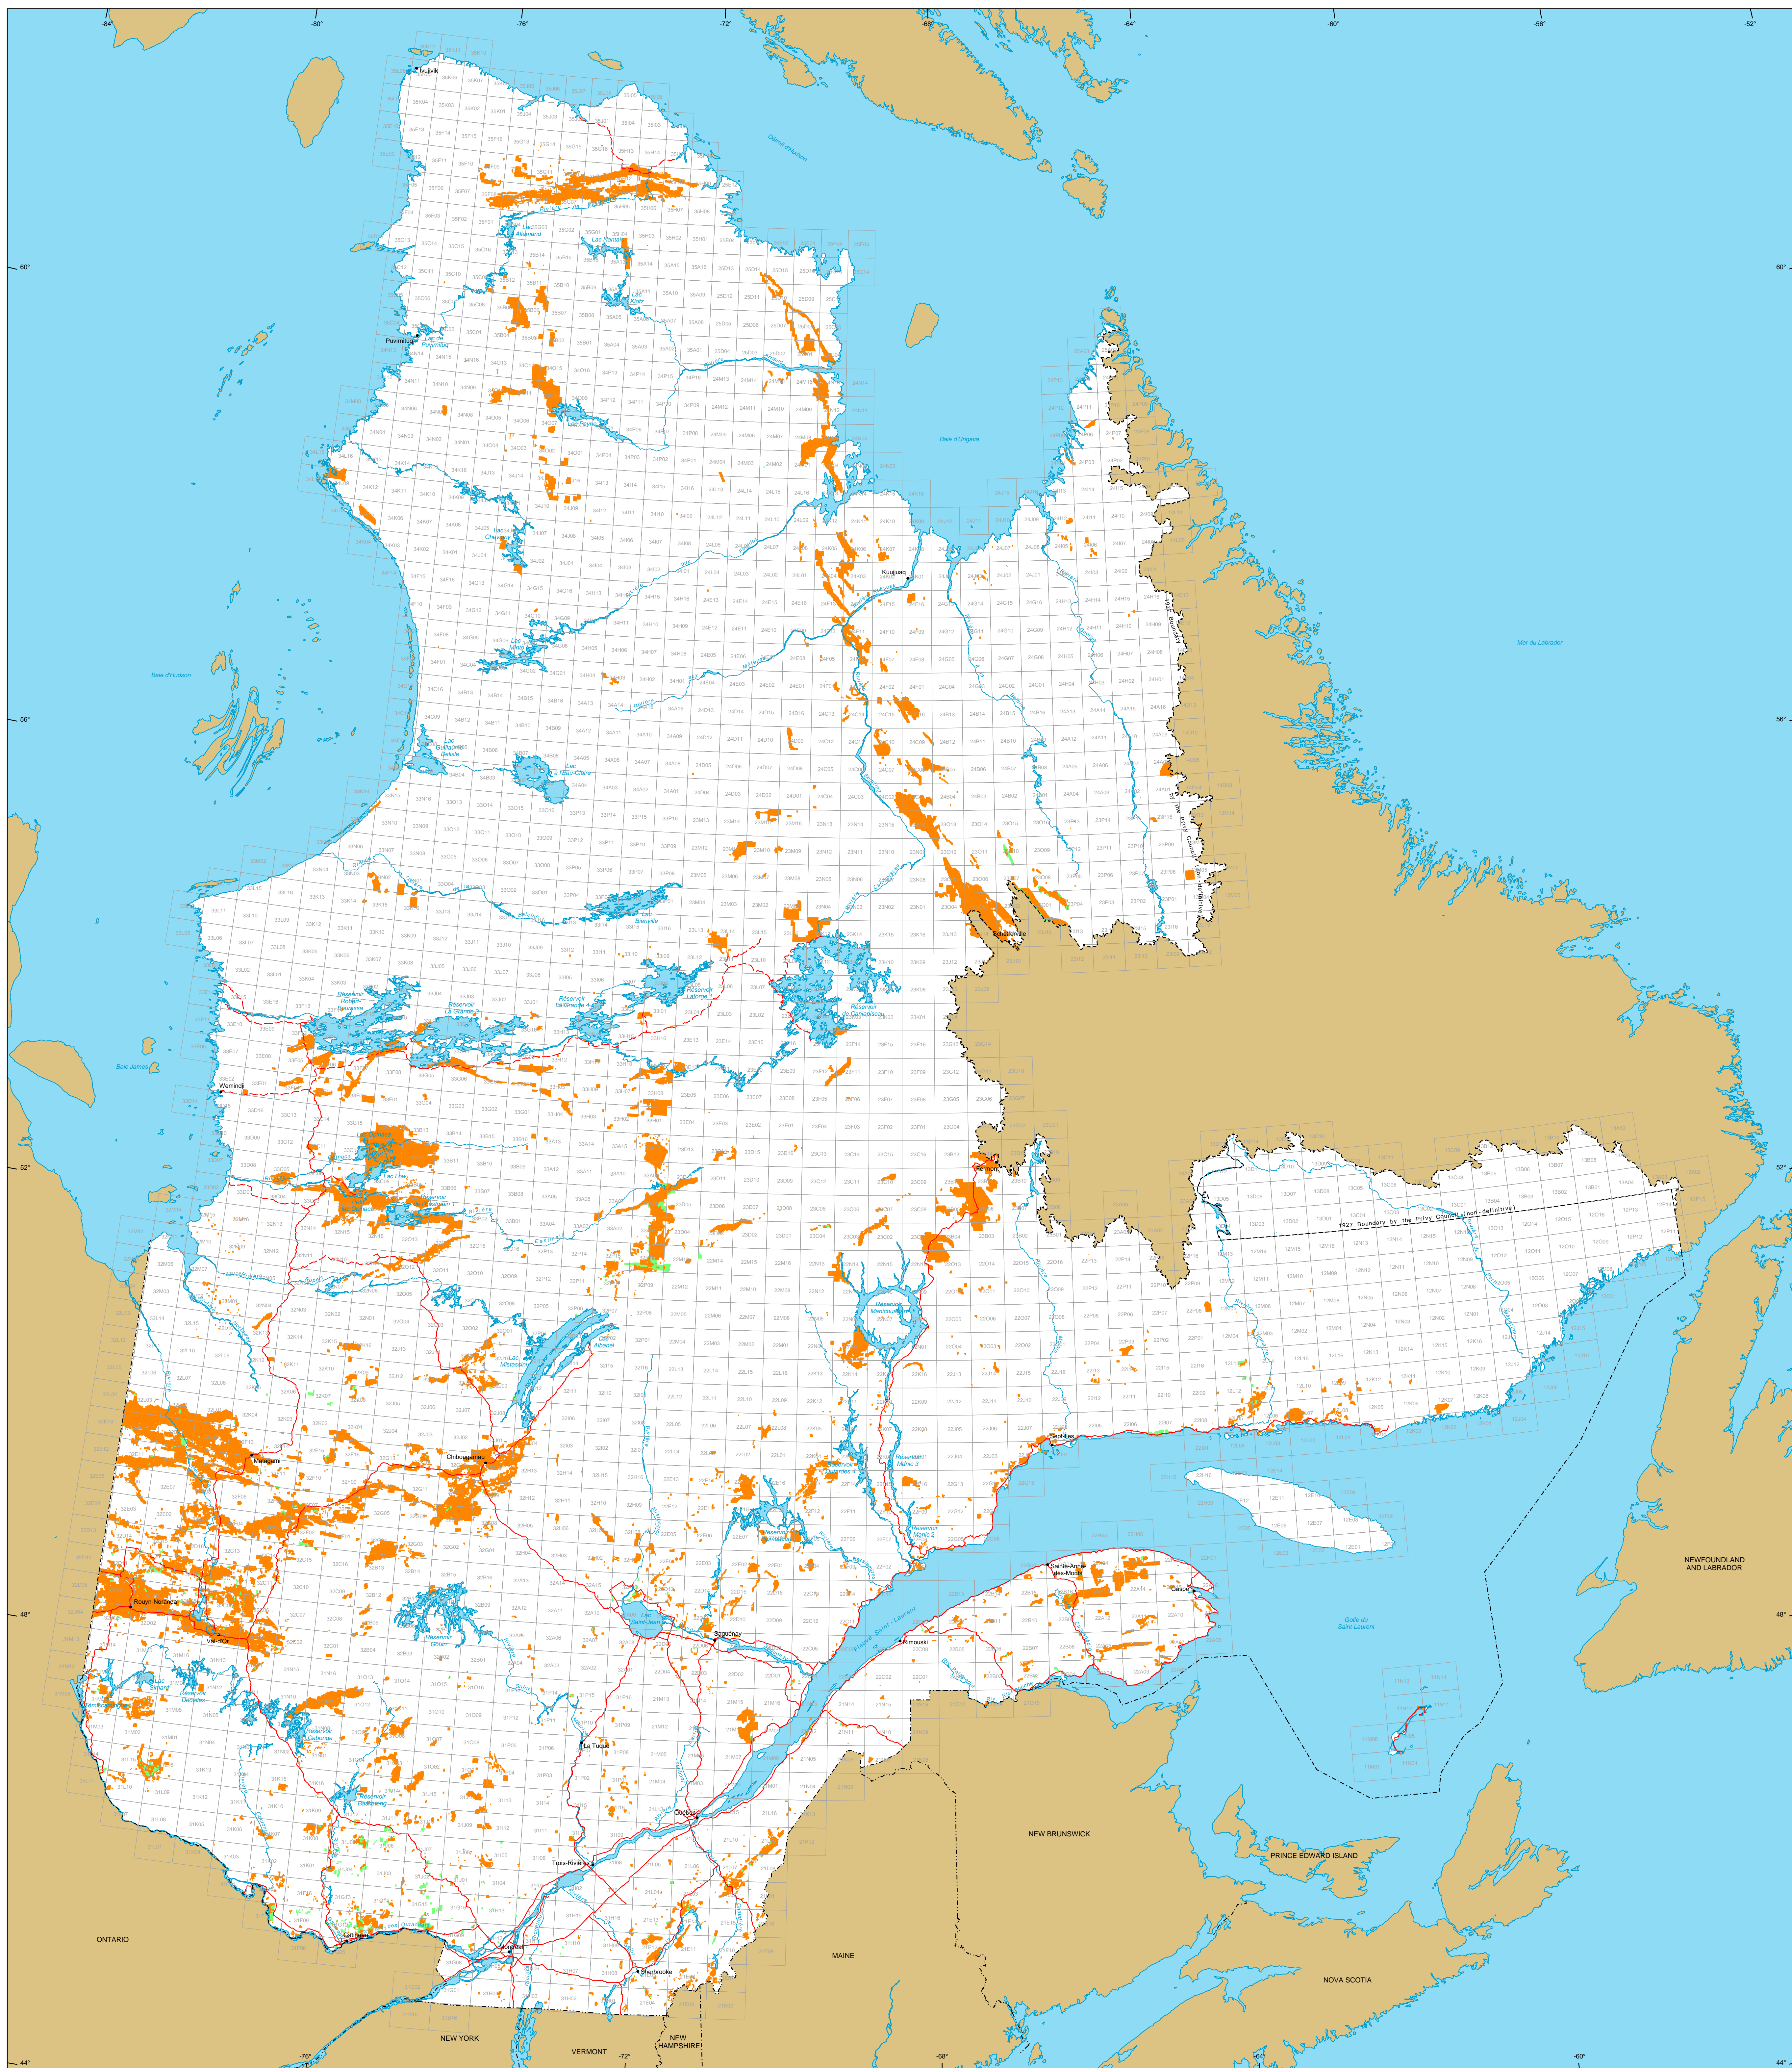

Mining Titles in Québec

Mining Titles

- Active
  Number: 157 922 titles
  Area: 7 348 521 ha
  Percentage of land: 4.4%
- Pending
  Number: 4 483 titles
  Area: 230 441 ha

Border

- International
- Interprovincial, Interstate
- Québec - Newfoundland and Labrador (This border is not definitive.)

Road Network

- Road
- Unpaved Road

Hydrography

- Lake
- River

Populated Place

Other Jurisdiction

1:50 000 NTS Sheets Limits

Area of the Province of Québec: 166 744 100 ha

Sources

Data	Organization	Year
Mining Cartographic Reference (SICQA 1M, BOCQA 9M)	MERN	2014
	MERN	2011

© Gouvernement du Québec, November 3, 2014