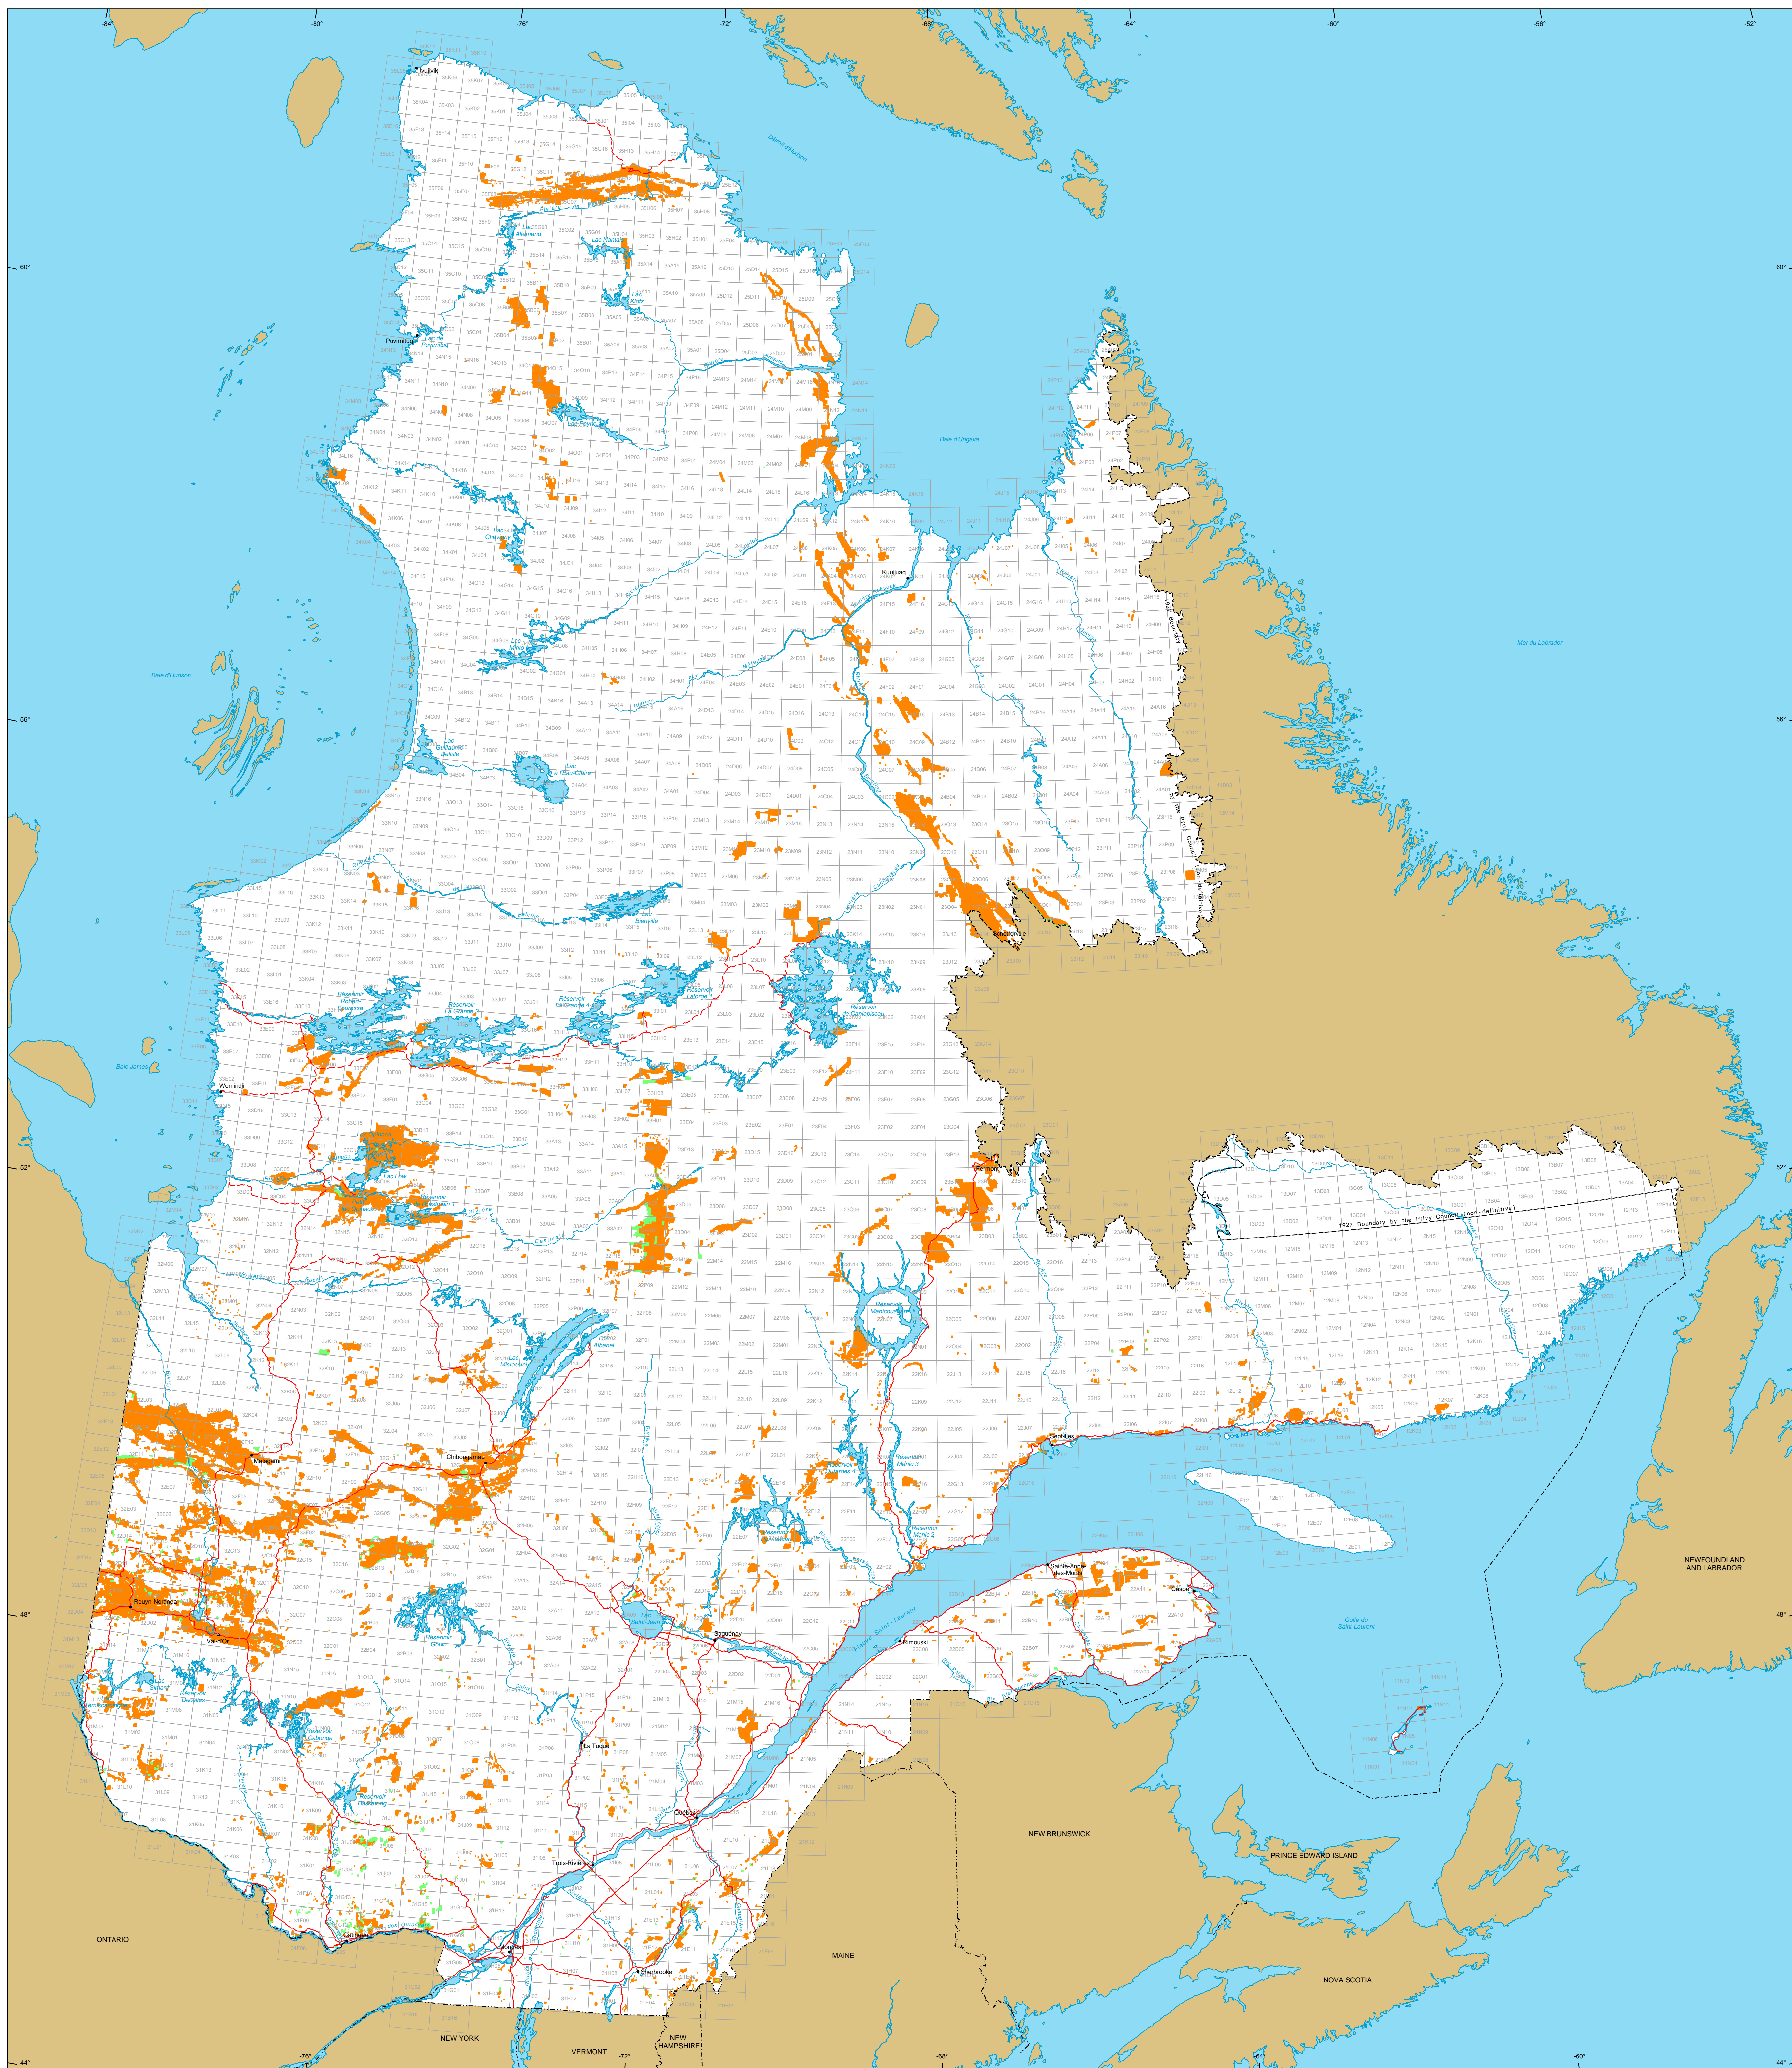

Mining Titles in Québec

Mining Titles

- Active
  Number: 156 207 titles
  Area: 1 273 540 ha
  Percentage of land: 4.4%
- Pending
  Number: 4 987 titles
  Area: 246 280 ha

Border

- International
- Interprovincial, Interstate
- Québec - Newfoundland and Labrador (This border is not definitive.)

Road Network

- Road
- Unpaved Road

Hydrography

- Lake
- River

Populated Place

- Other Jurisdiction
- 1:50 000 NTS Sheets Limits

Metadata

Geodesic Datum: NAD 83
Coordinate System: Conic Lambert with two standard parallels (46° and 60°)

Sources

Data	Organization	Year
Mining Cartographic Reference (SICQA TM, BOCA 0M)	MERN	2014
	MERN	2011

© Gouvernement du Québec, December 11, 2014