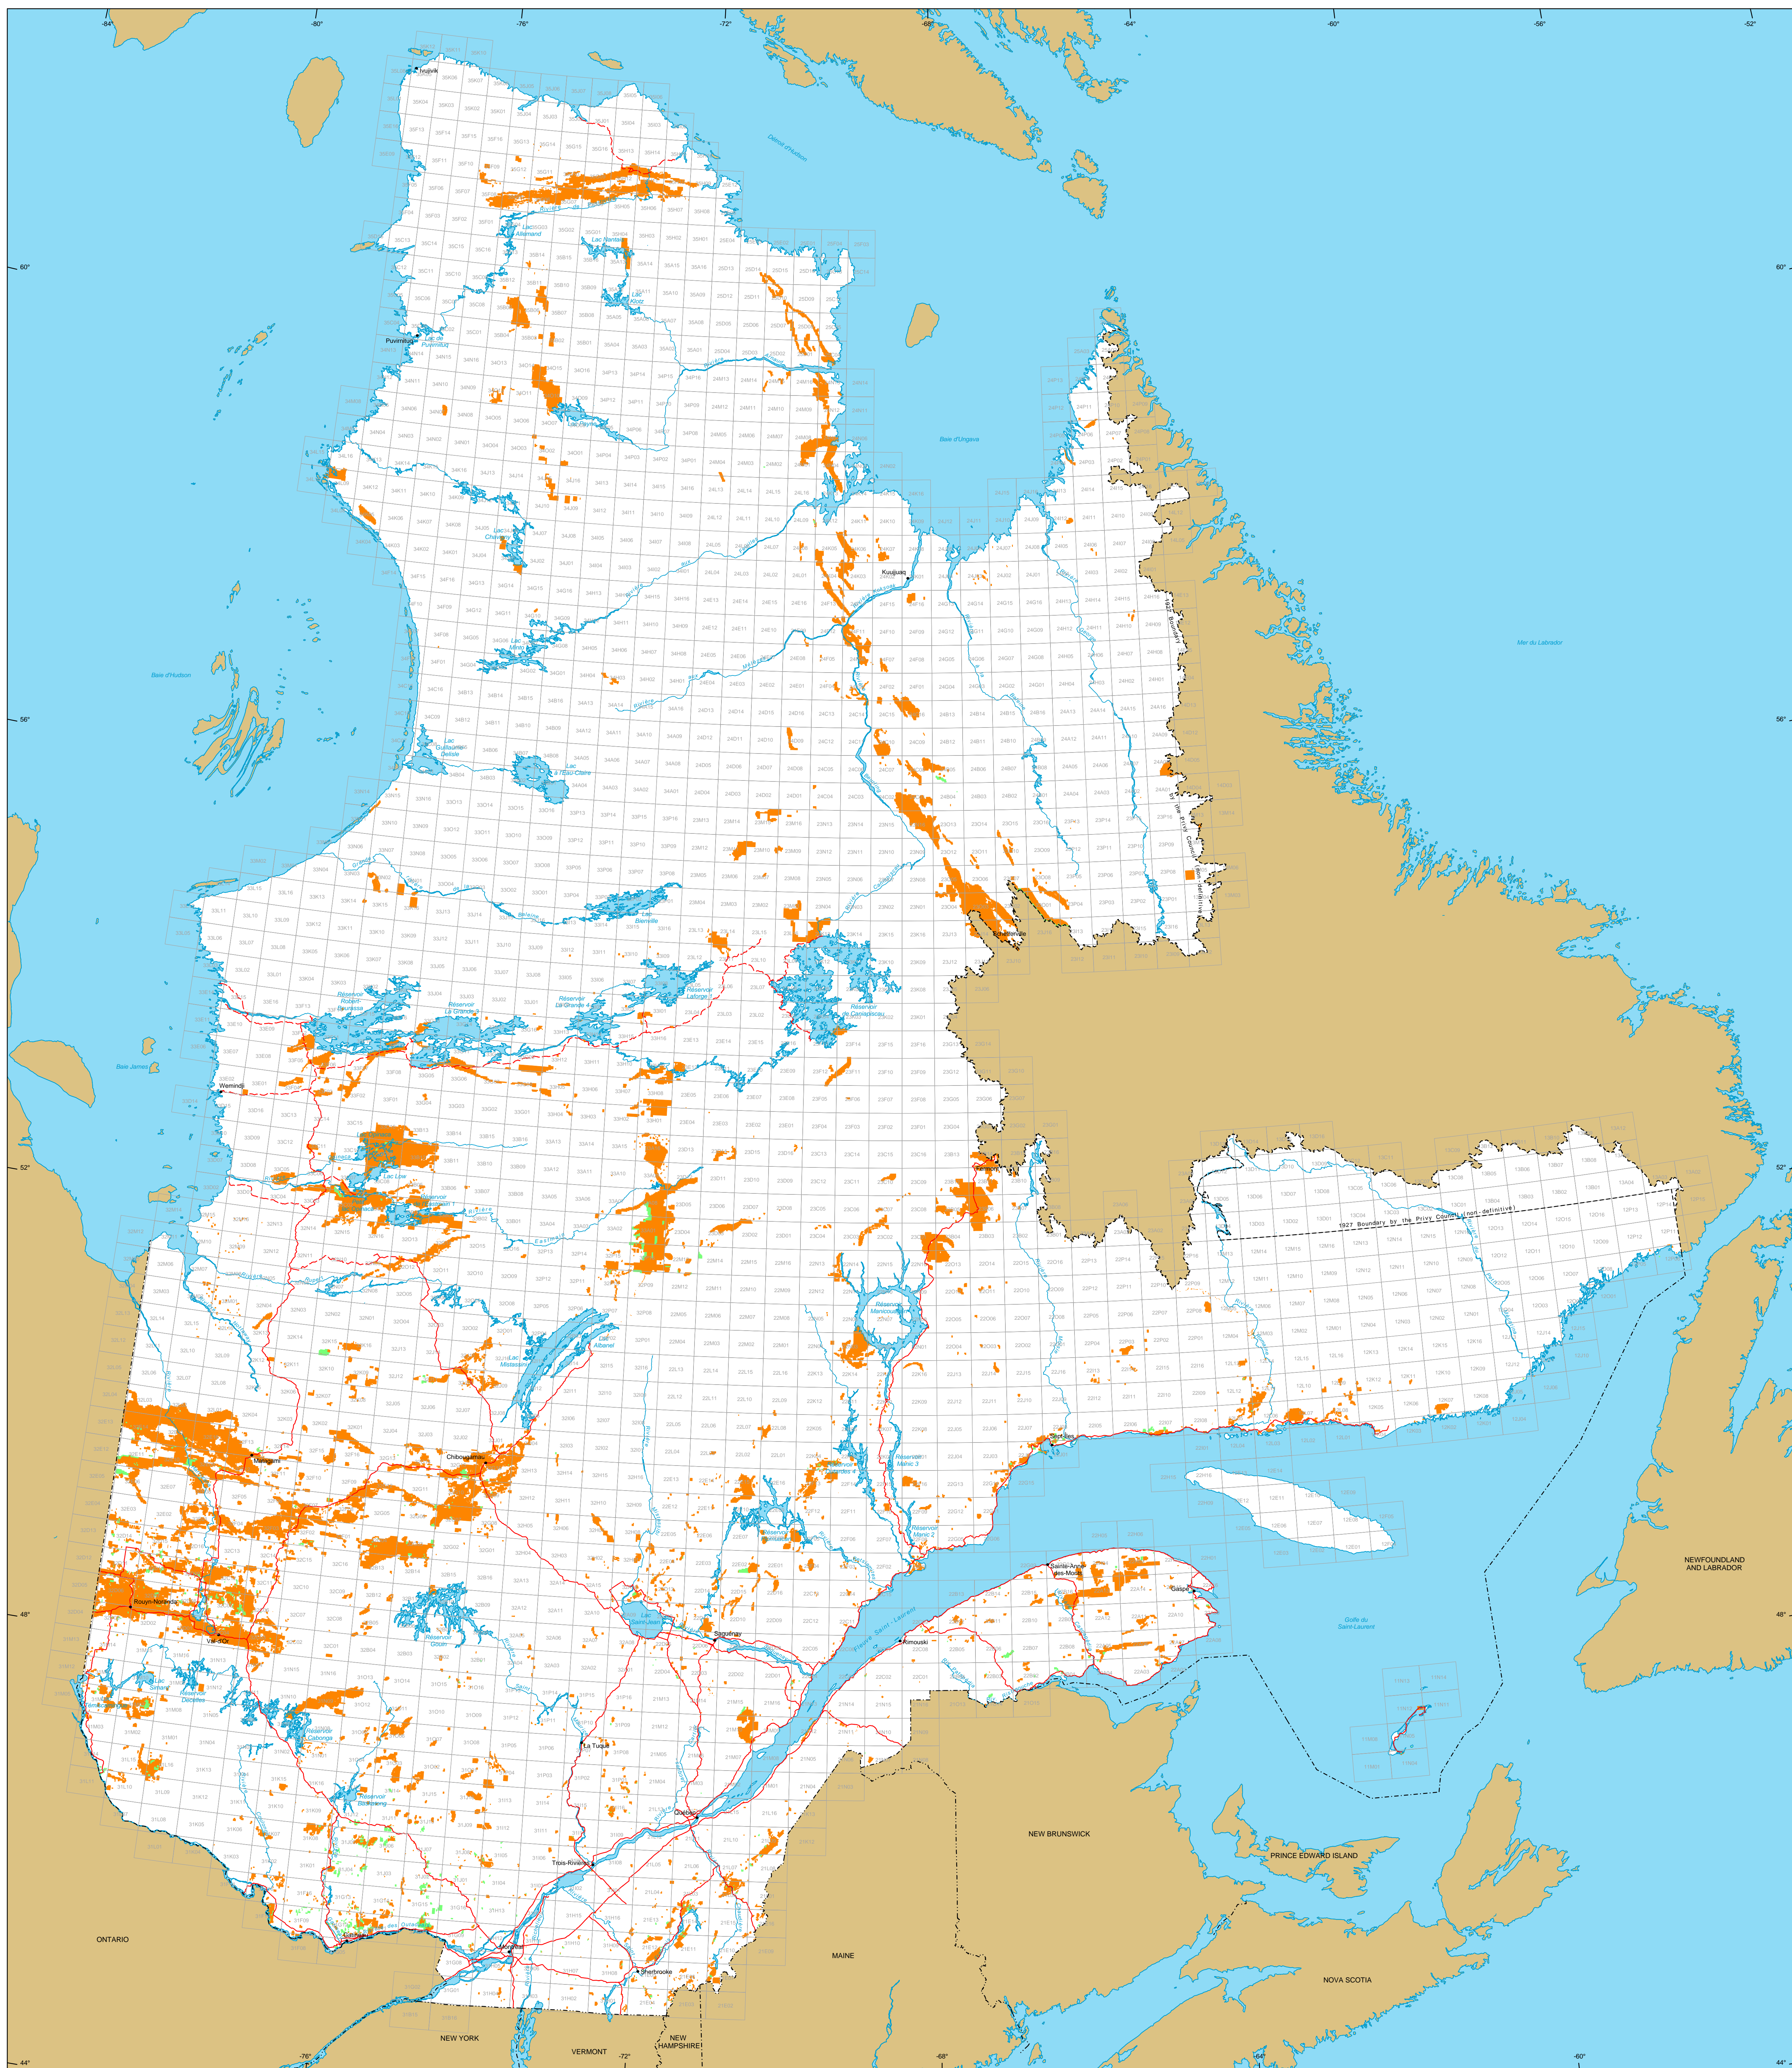

Mining Titles in Québec

Mining Titles

- Active
  Number: 156 097 titles
  Area: 7 235 024 ha
  Percentage of land: 4.3%
- Pending
  Number: 5 121 titles
  Area: 243 664 ha

Border

- International
- Interprovincial, Interstate
- Québec - Newfoundland and Labrador (This border is not definitive.)

Road Network

- Road
- Unpaved Road

Hydrography

- Lake
- River

Populated Place

- Other Jurisdiction
- 1:50 000 NTS Sheets Limits

Area of the Province of Québec: 166 744 100 ha

Sources

Data	Organization	Year
Mining Cartographic Reference (SICQA TM, BOCA 9M)	MERN	2015
	MERN	2011

© Gouvernement du Québec, January 8, 2015