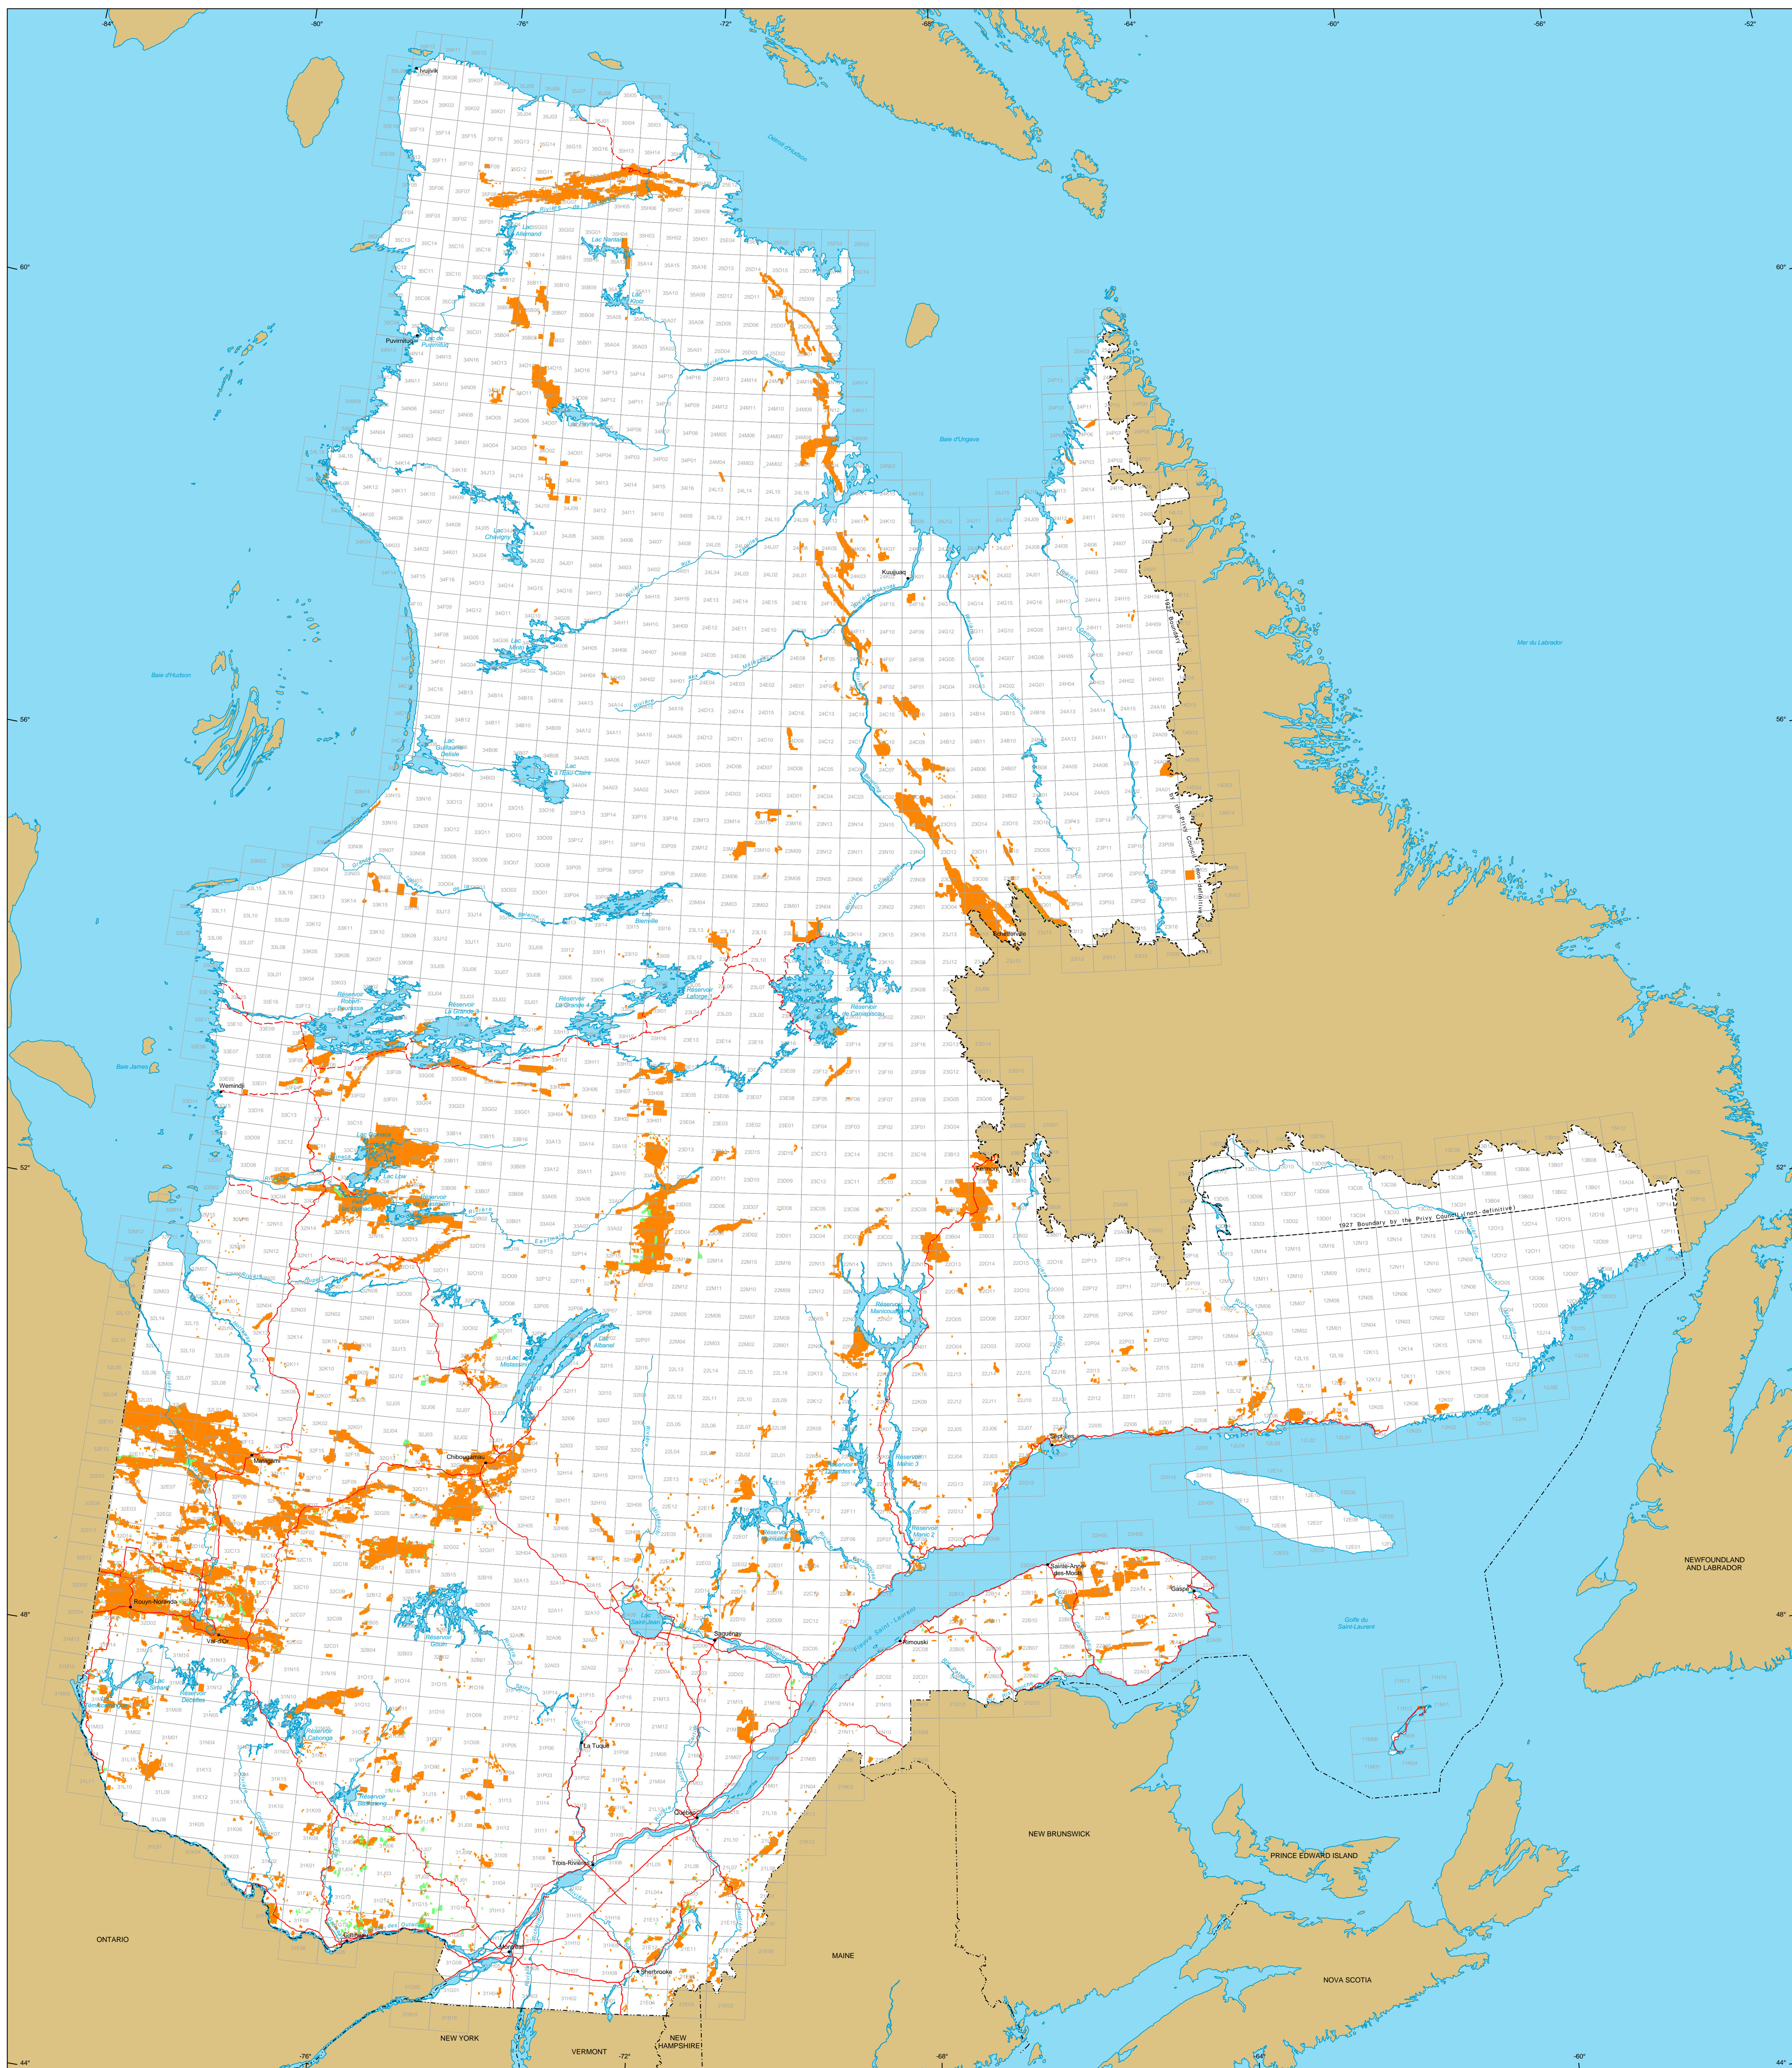

Mining Titles in Québec

Mining Titles
Active
Number: 150 787 titles
Area: 1 051 828 ha
Percentage of land: 4.2%

Pending
Number: 3 901 titles
Area: 206 915 ha

1. **Border**
2. International
   - Interprovincial, Interstate
   - Québec - Newfoundland and Labrador (This border is not definitive.)
3. **Road Network**
4. Road
   - Unpaved Road
5. **Hydrography**
6. Lake
   - River

Populated Place

Other Jurisdiction

1:50 000 NTS Sheets Limits

Area of the Province of Québec: 166 744 100 ha

Sources

Data	Organization	Year
Mining Cartographic Reference (SICQA TM, BOCA 9M)	MERN	2015
	MERN	2011

© Gouvernement du Québec, February 12, 2015