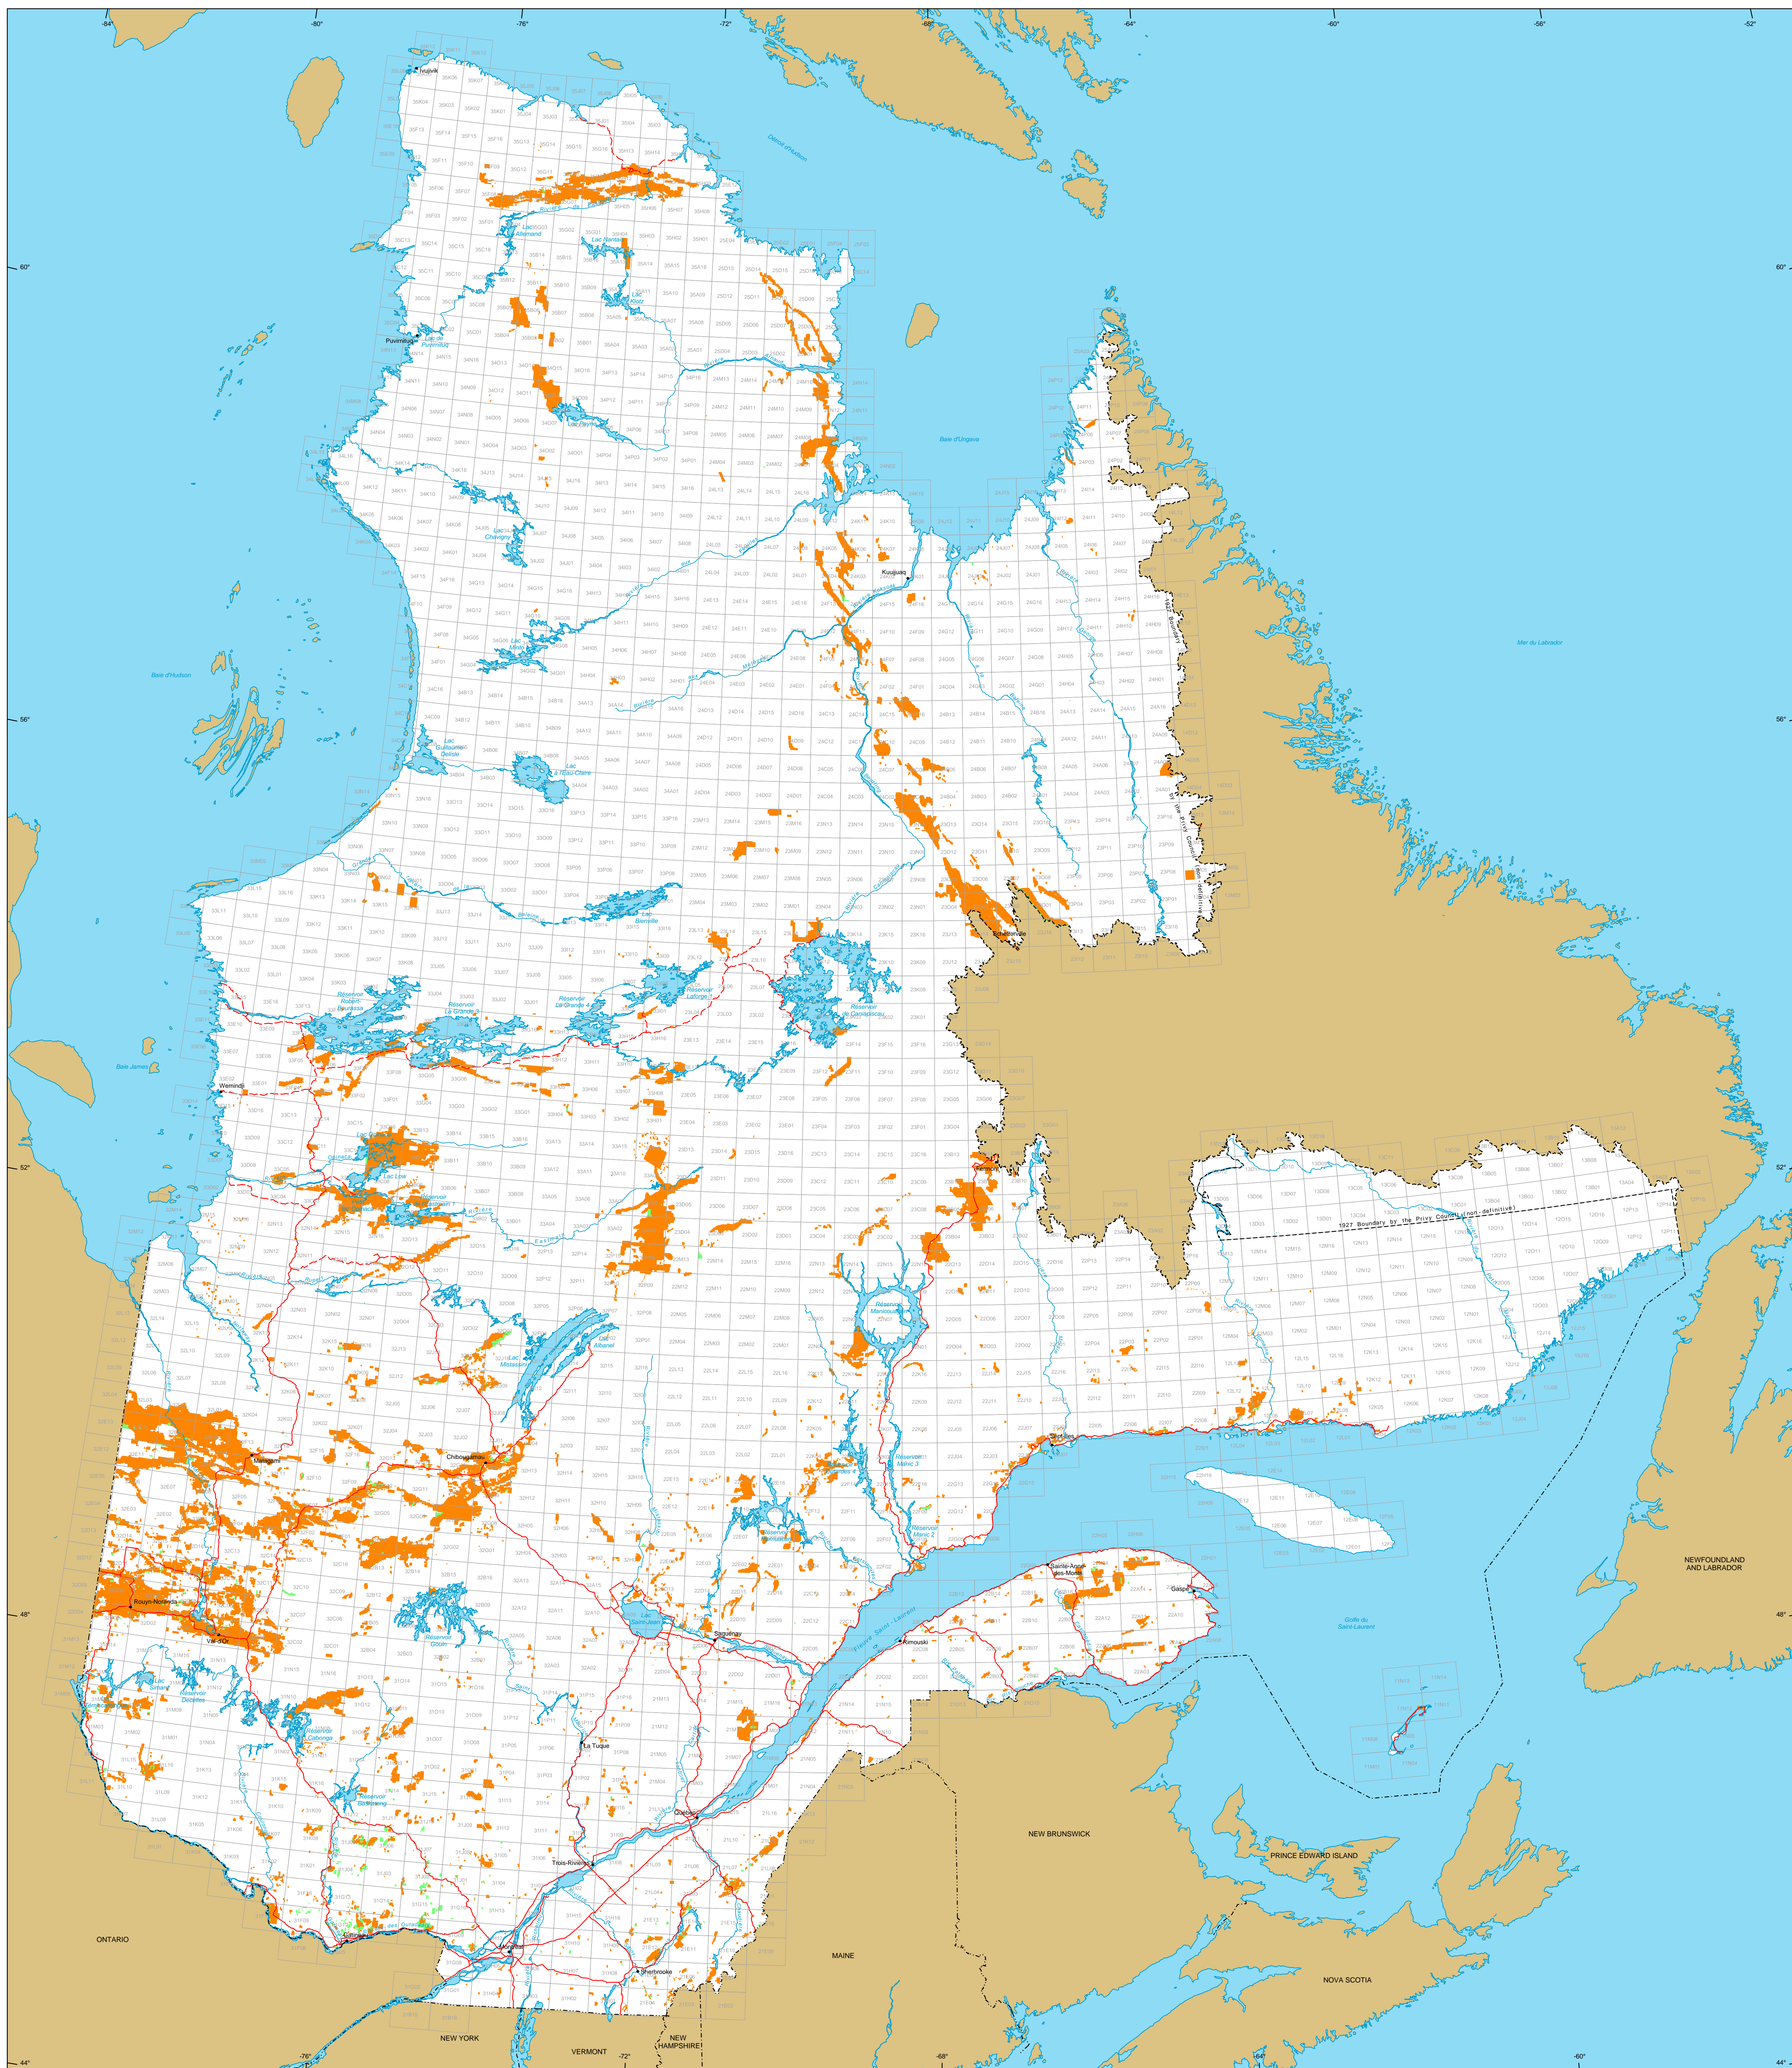

Mining Titles in Québec

Mining Titles

- Active
  Number : 142 617 titres
  Area : 6 737 028 ha
  Percentage of land : 6%
- Pending
  Number : 4 058 titres
  Area : 200 417 ha

Border

- International
- Interprovincial, Interstate
- Québec - Newfoundland and Labrador (This border is not definitive.)

Road Network

- Road
- Unpaved Road

Hydrography

- Lake
- River

Populated Place

Other Jurisdiction

1:50 000 NTS Sheets Limits

Area of the Province of Québec : 166 744 100 ha

Sources

Data	Organization	Year
Mining Cartographic Reference (SICQA TM, BOCCA 0M)	MERN	2015
	MERN	2011

© Gouvernement du Québec, May 26, 2015