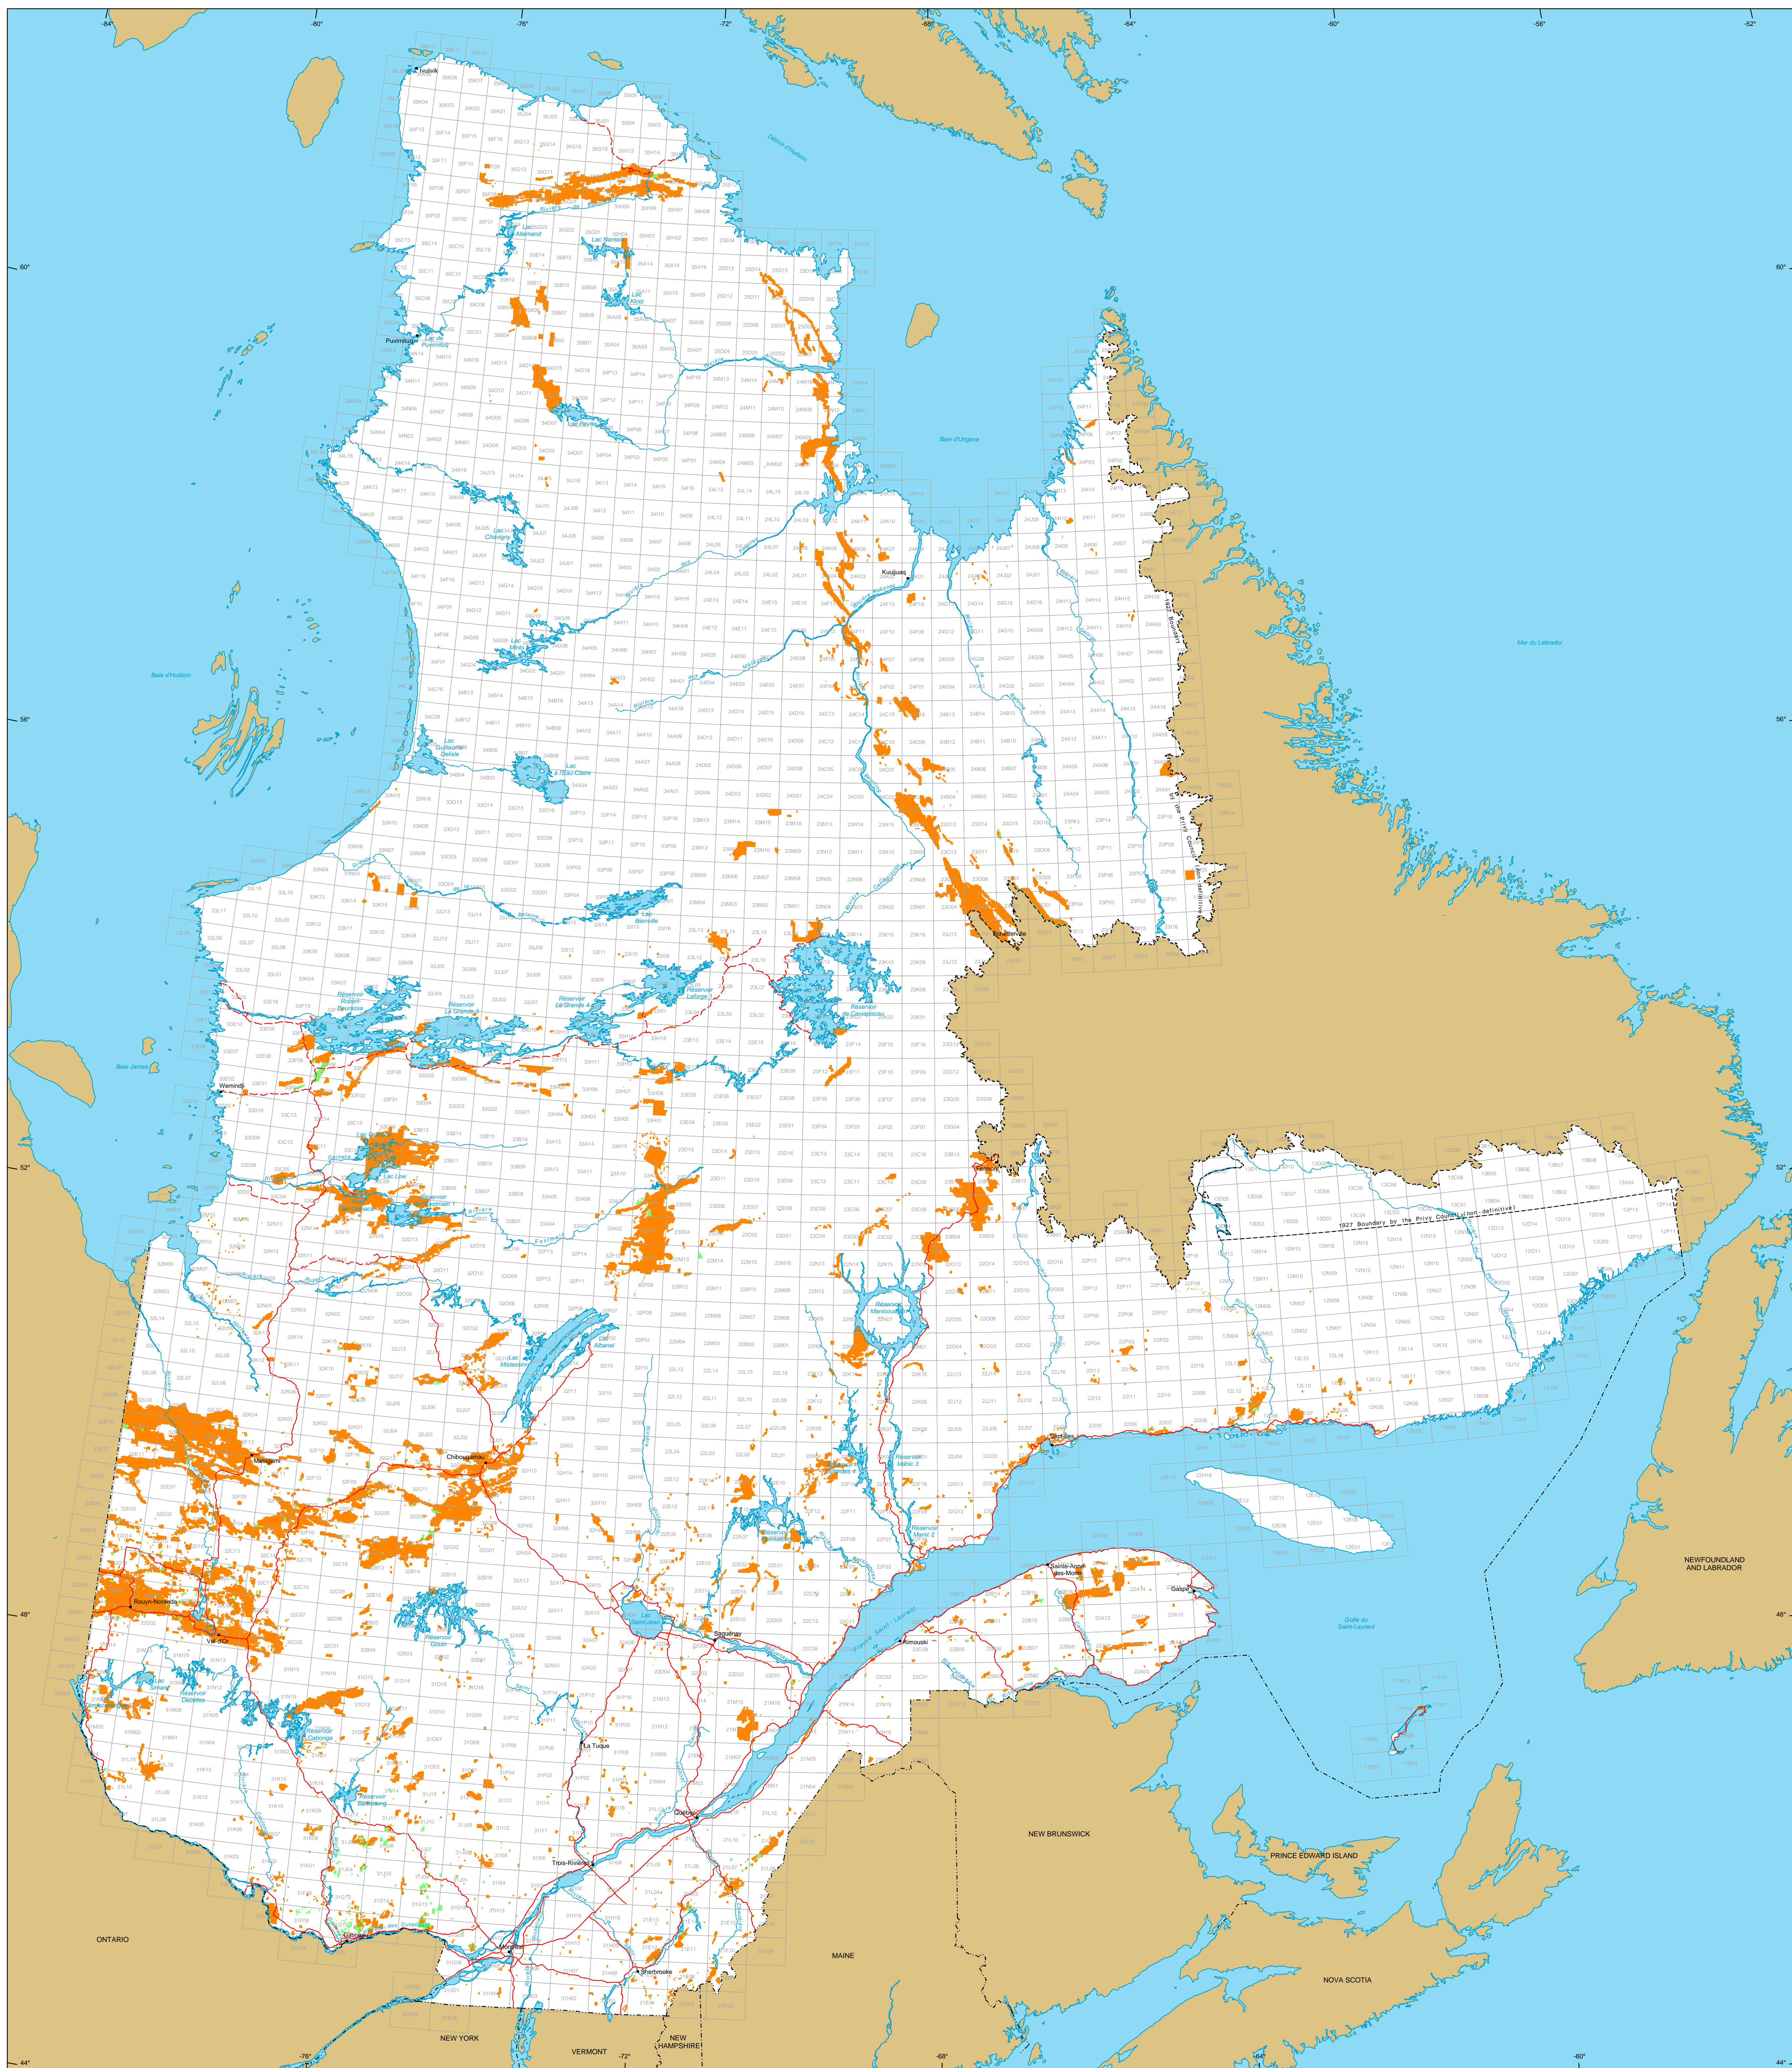

Mining Titles in Québec

Mining Titles

- Active
  Number : 142 432 titres
  Area : 1 739 924 ha
  Percentage of land : 4%
- Pending
  Number : 3 692 titres
  Area : 194 664 ha

Border

- International
- Interprovincial, Interstate
- Québec - Newfoundland and Labrador (This border is not definitive.)

Road Network

- Road
- Unpaved Road

Hydrography

- Lake
- River

Populated Place

Other Jurisdiction

1:50 000 NTS Sheets Limits

Area of the Province of Québec : 166 744 100 ha

Sources

Data	Organization	Year
Mining Cartographic Reference (SICOA TM, BOCA 9M)	MERN	2015
	MERN	2011

© Gouvernement du Québec, June 23, 2015