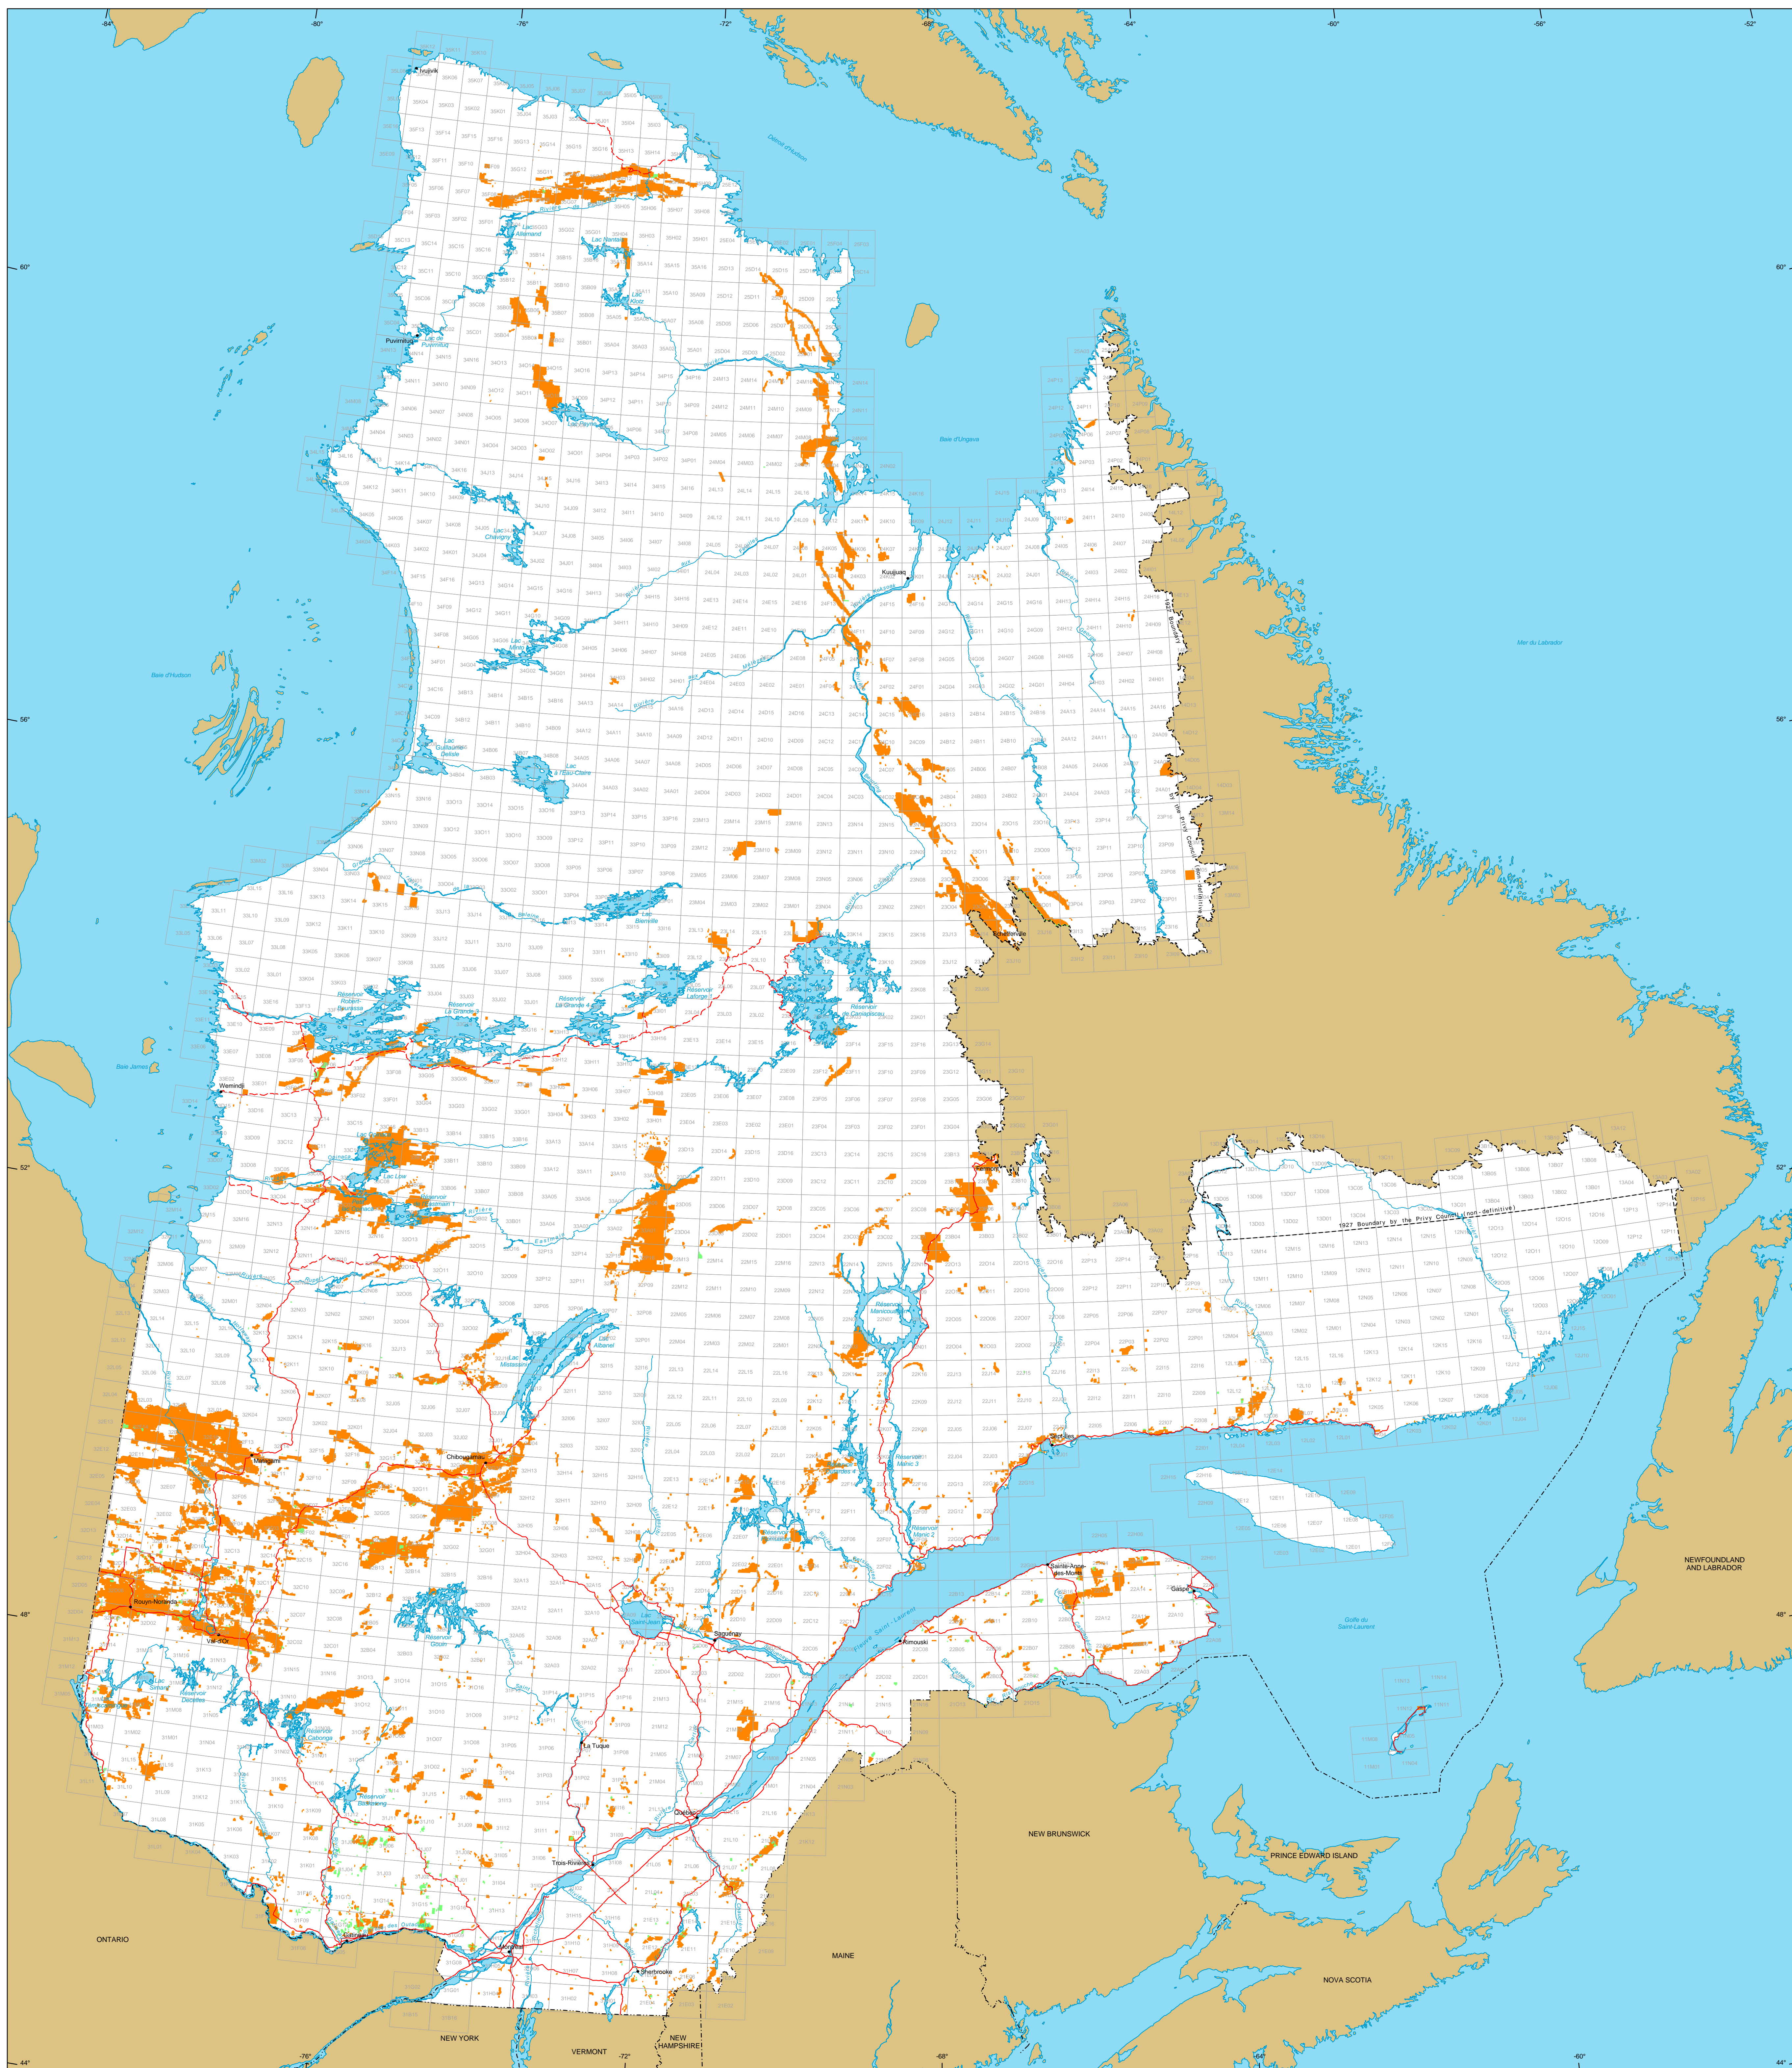

Mining Titles in Québec

Mining Titles
Active
Number: 141 008 titles
Area: 16 877 007 ha
Percentage of land: 6%
Pending
Number: 3 594 titles
Area: 190 518 ha

Border
International
Interprovincial, Interstate
Québec - Newfoundland and Labrador
(This border is not definitive.)
Road Network
Road
Unpaved Road
Hydrography
Lake
River

Populated Place
Other Jurisdiction
1:50 000 NTS Sheets Limits

Area of the Province of Québec: 166 744 100 ha

Metadata
Geodesic Datum: NAD 83
Coordinate System: Conic Lambert with two standard parallels (46° and 60°)

Sources
Data: Mining Cartographic Reference (BOCMA TM, BOCMA 0M)
Organization: MERN
Year: 2015

© Gouvernement du Québec, July 21, 2015