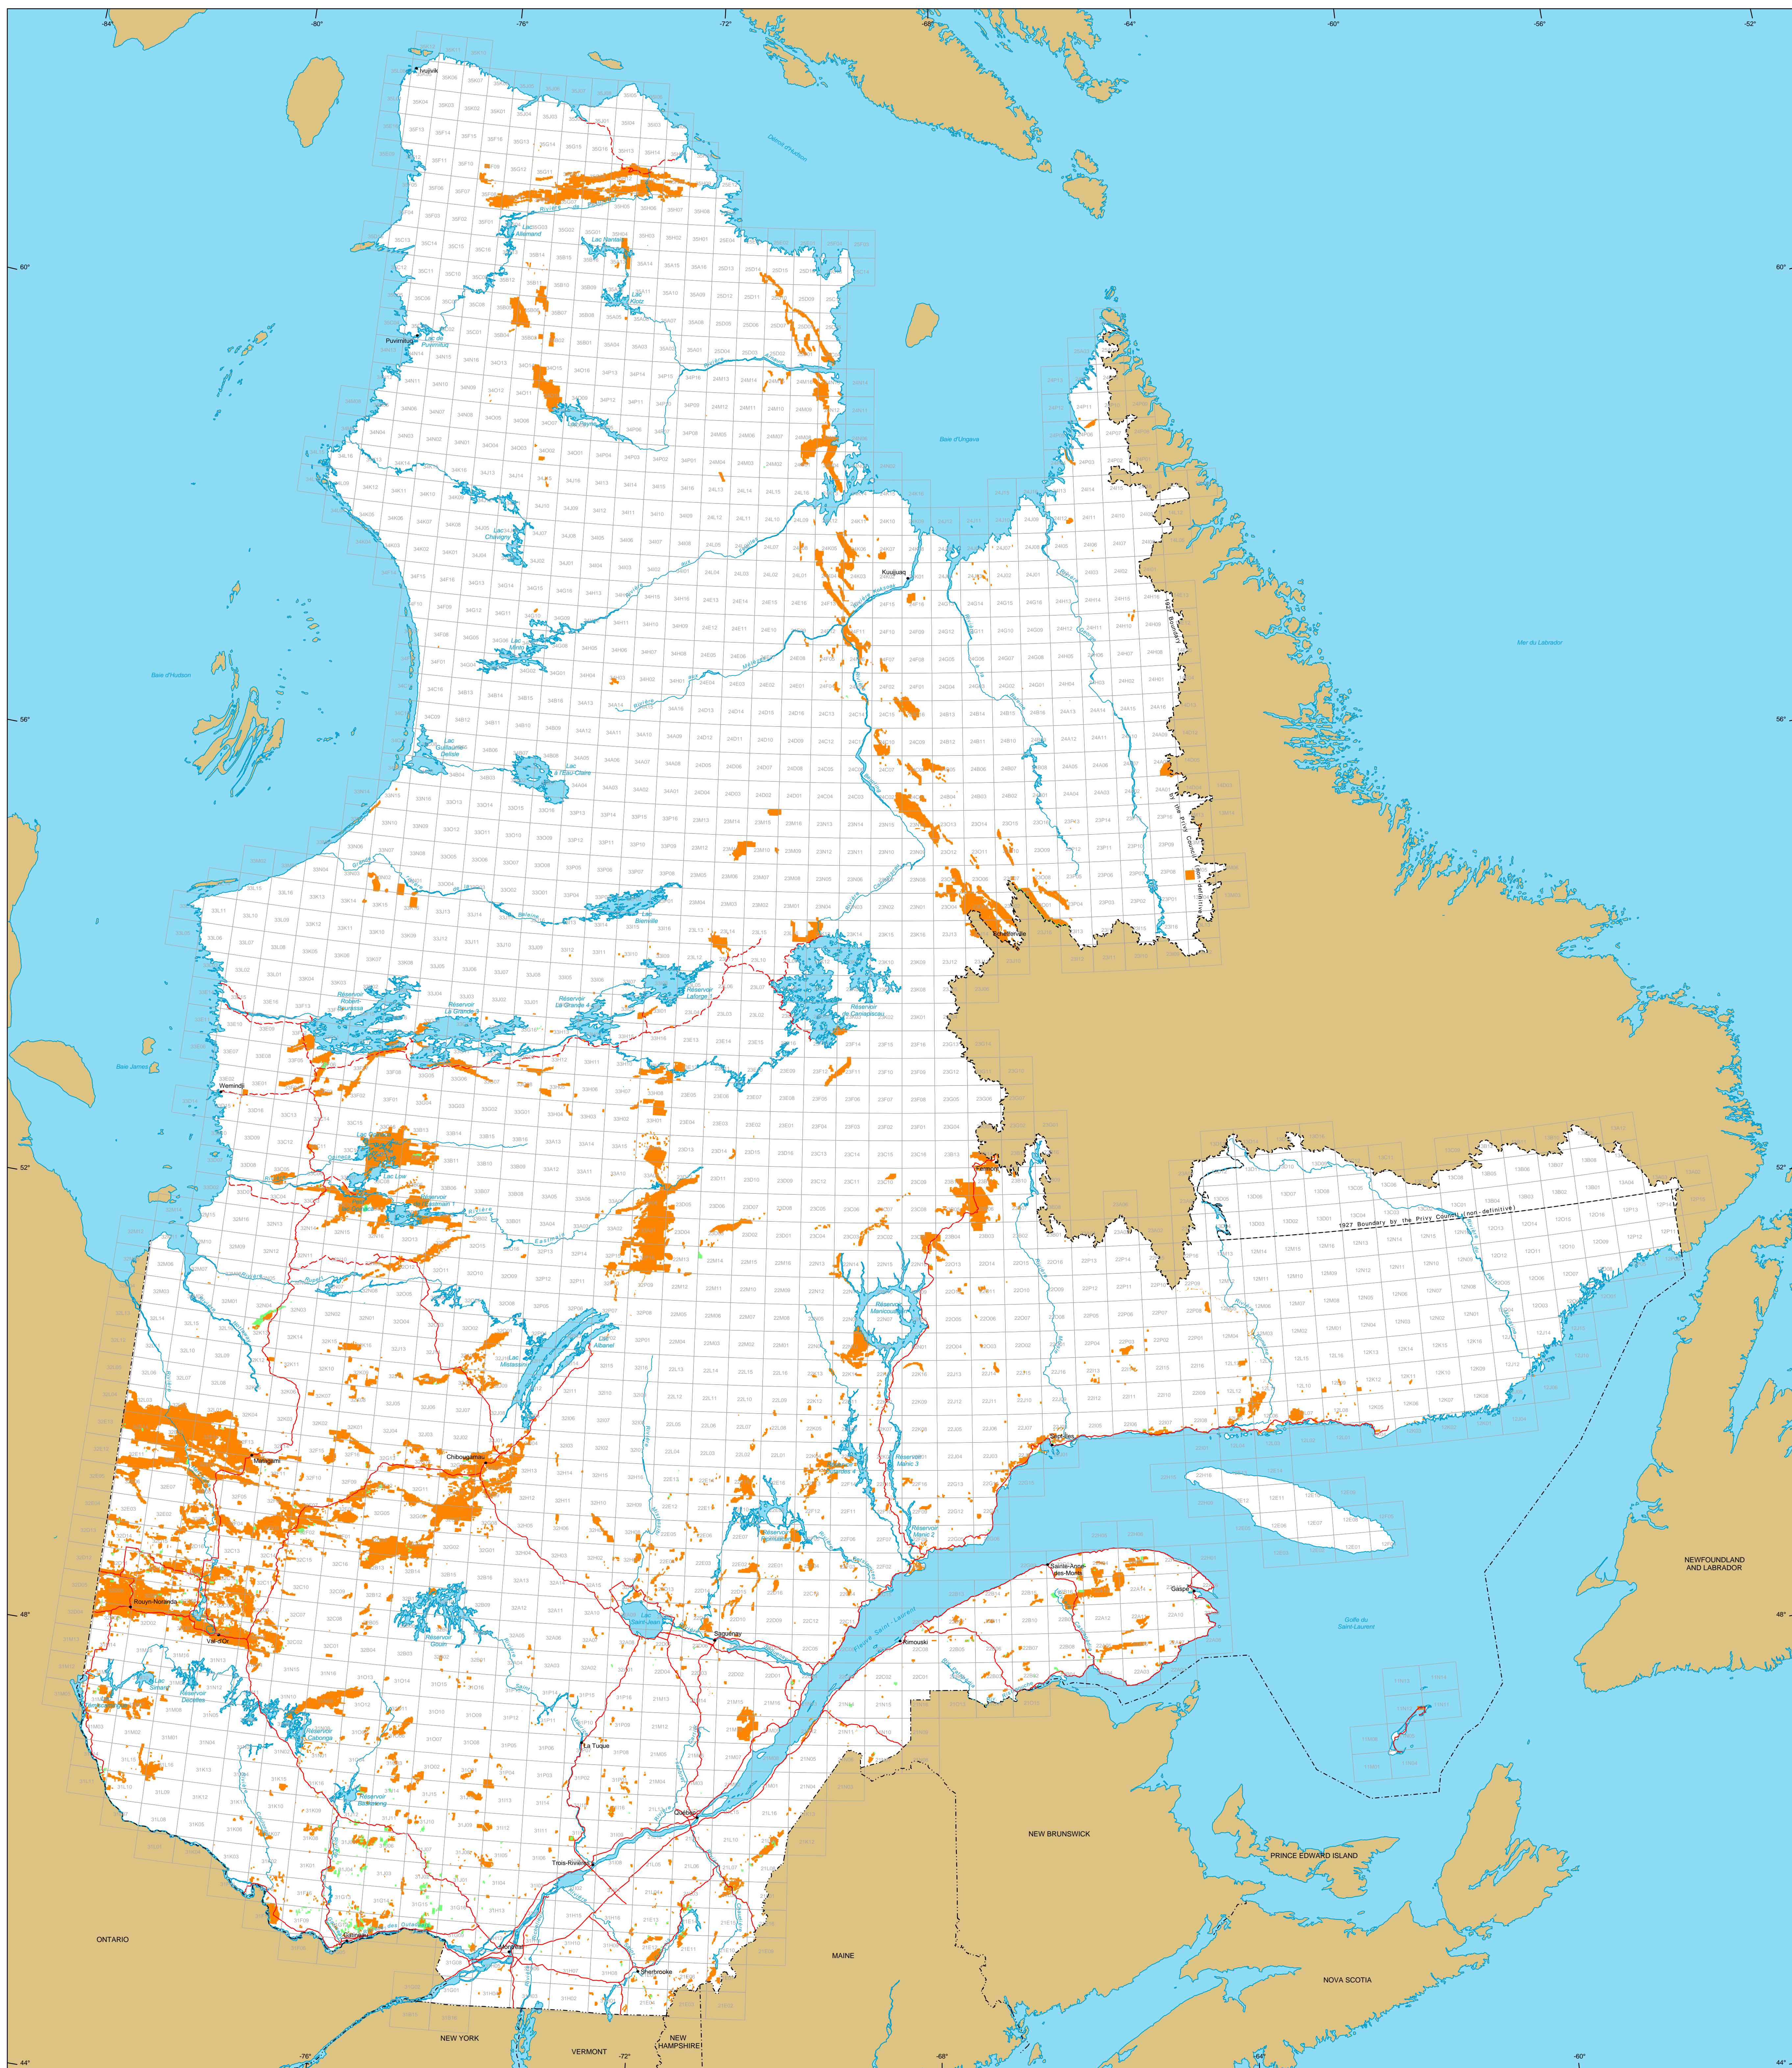

Mining Titles in Québec

Mining Titles
Active
Number: 139 021 titles
Area: 16 982 738 ha
Percentage of land: 3.9%

Pending
Number: 3 196 titles
Area: 184 012 ha

Border
- - - International
- - - Interstate
- - - Québec - Newfoundland and Labrador
(This border is not definitive.)

Road Network
- Road
- Unpaved Road

Hydrography
- Lake
- River

• Populated Place
■ Other Jurisdiction
□ 1:50 000 NTS Sheets Limits

Metadata
Geodesic Datum: NAD 83
Coordinate System: Conic Lambert with two standard parallels (46° and 60°)

Sources

Data	Organization	Year
Mining Cartographic Reference (SICQA 1M, SICQA 9M)	MERN	2015
	MERN	2011

© Gouvernement du Québec, August 11, 2015