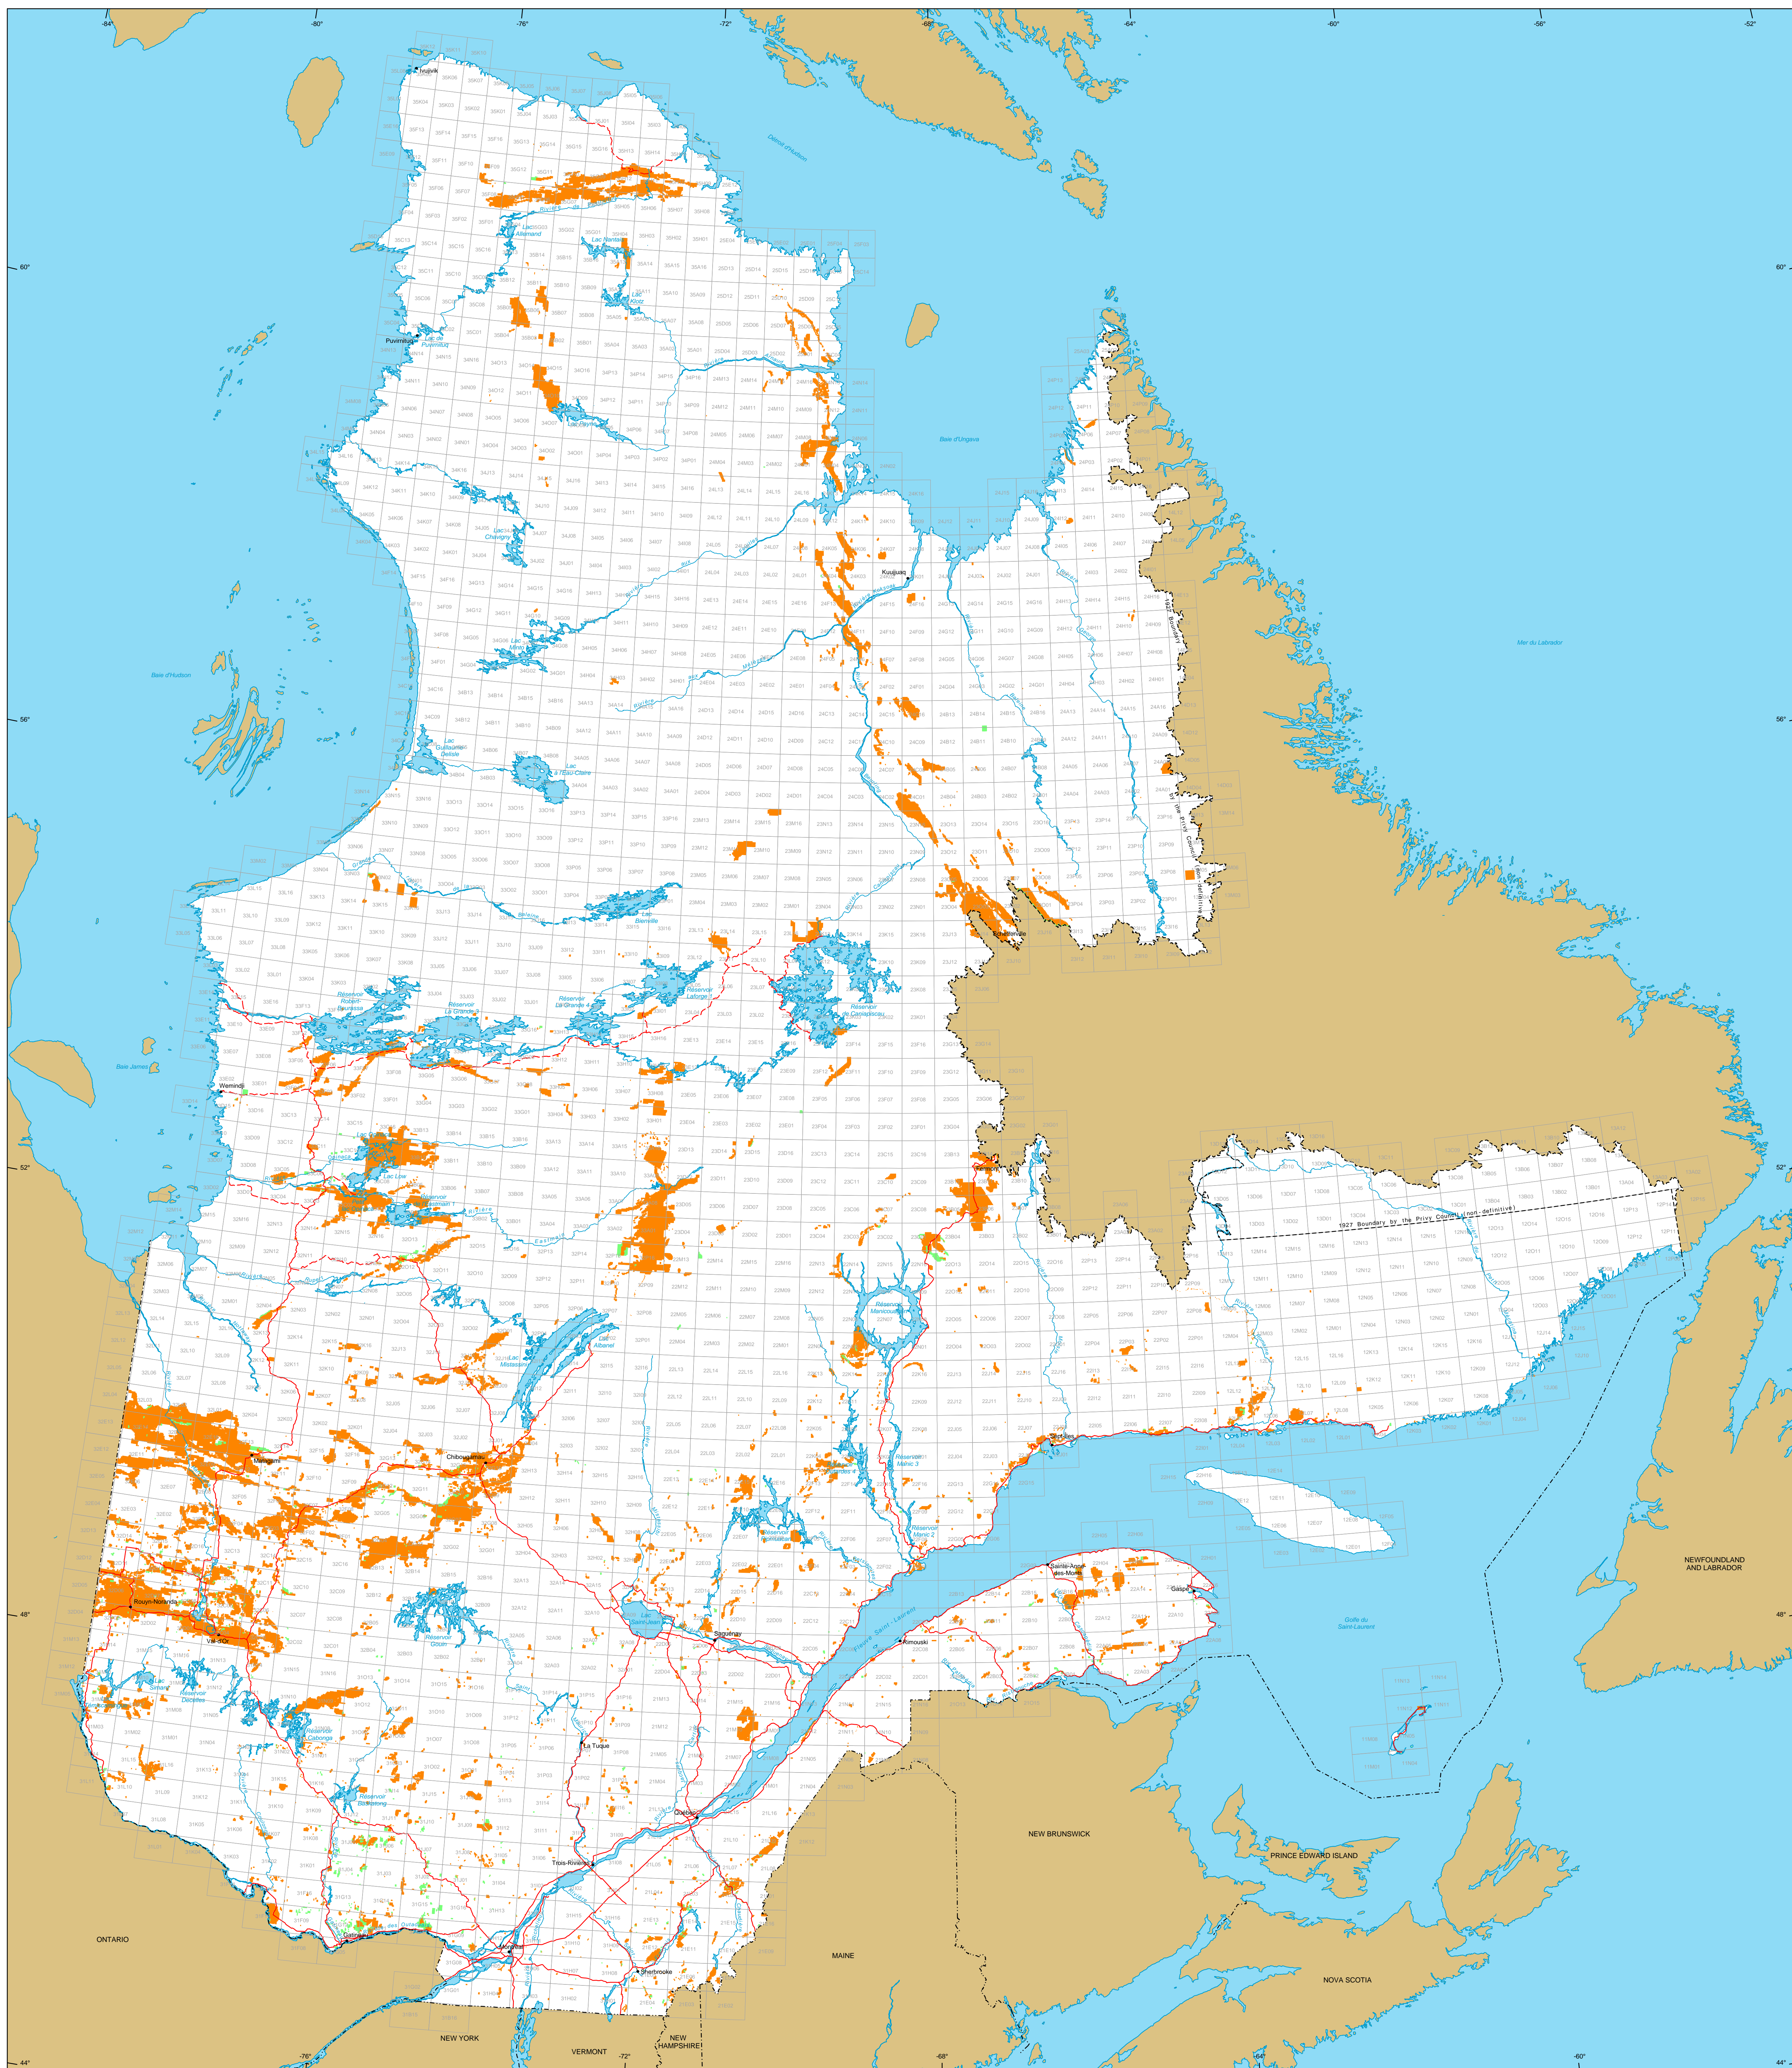

Mining Titles in Québec

Mining Titles
Active
Number: 133 016 titles
Area: 1 277 502 ha
Percentage of land: 3.8%

Pending
Number: 4 239 titles
Area: 236 452 ha

Border
- - - International
- - - Interstate
- - - Québec - Newfoundland and Labrador
(This border is not definitive.)

Road Network
- Road
- Unpaved Road

Hydrography
- Lake
- River

Populated Place
- Other Jurisdiction

1:50 000 NTS Sheets Limits

Area of the Province of Québec: 166 744 100 ha

Metadata
Geodesic Datum: NAD 83
Coordinate System: Conic Lambert with two standard parallels (46° and 60°)

Sources
Data: Mining Cartographic Reference (SICQA TM, BOCA 9M)
Organization: MERN
Year: 2011

1:2 500 000
0 50 100 150 km

© Gouvernement du Québec, December 7, 2015