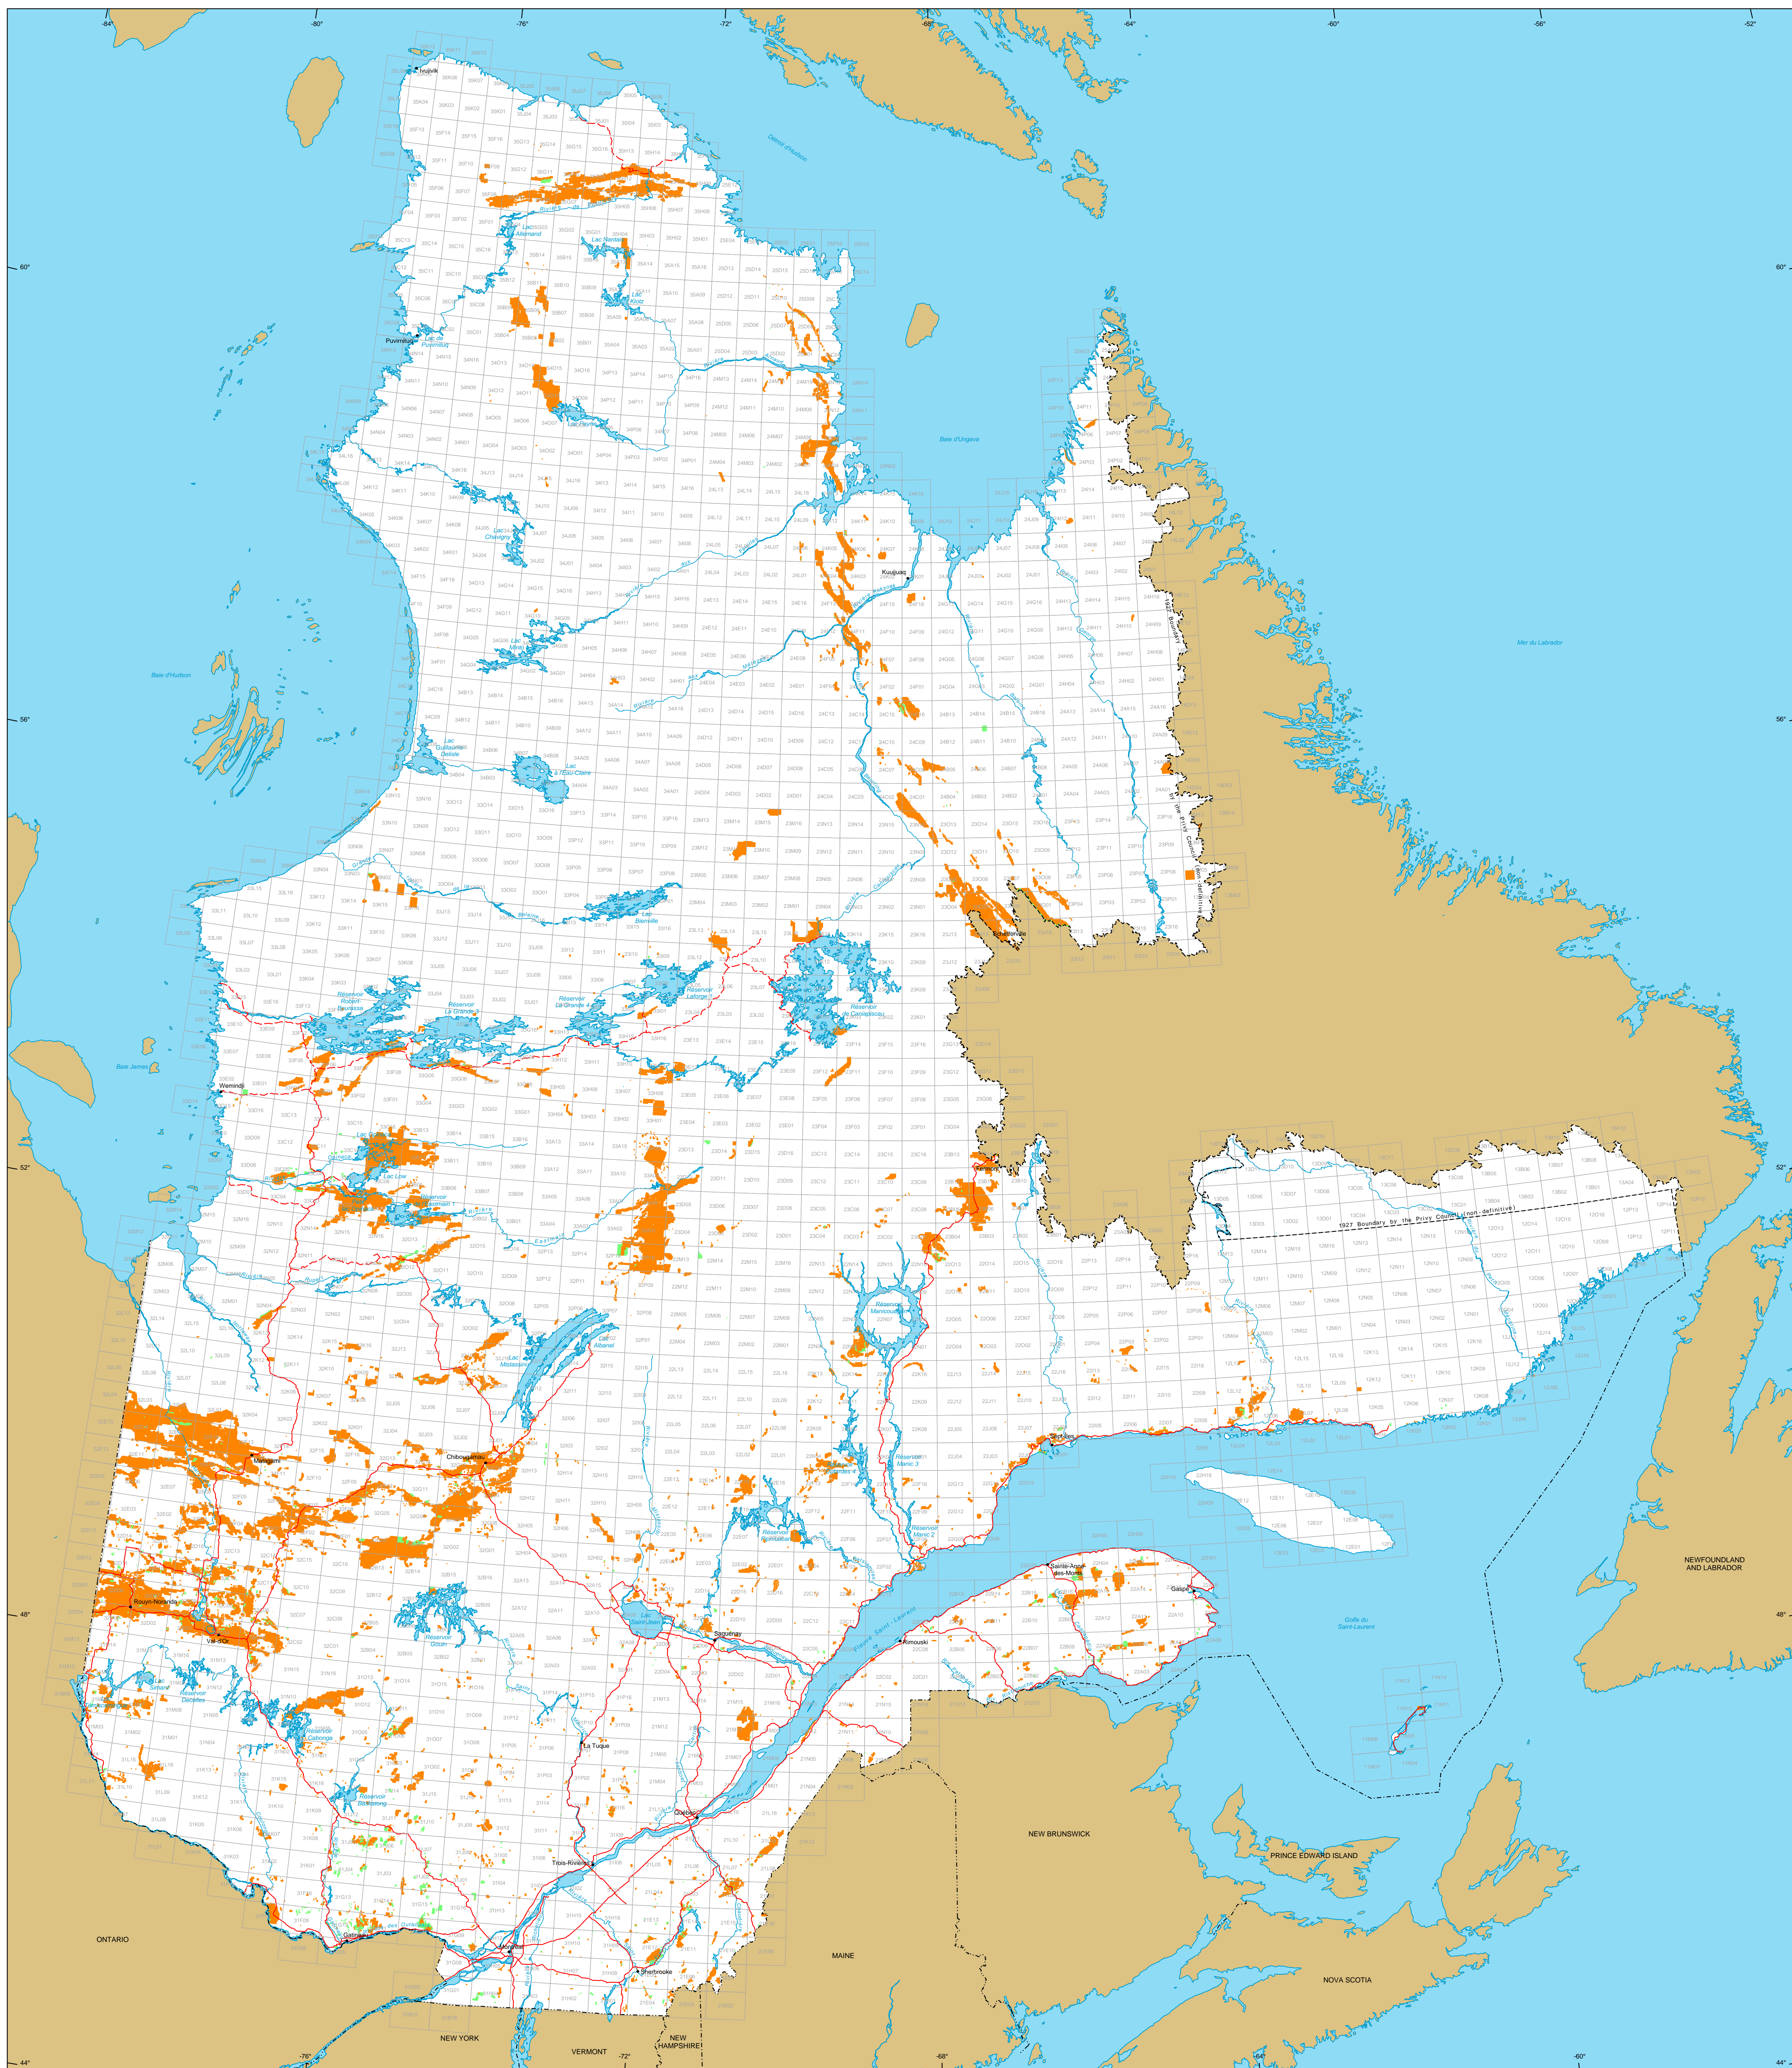

Mining Titles in Québec

Mining Titles
Active
Number: 129 482 titles
Area: 1 102 556 ha
Percentage of land: 3.3%

Pending
Number: 4 723 titles
Area: 299 455 ha

1. **Border**
2. International
   - Interprovincial, Interstate
   - Québec - Newfoundland and Labrador (This border is not definitive.)
3. **Road Network**
4. Road
   - Unpaved Road
5. **Hydrography**
6. Lake
   - River

Populated Place

Other Jurisdiction

1:50 000 NTS Sheets Limits

Area of the Province of Québec: 166 744 100 ha

Sources

Data	Organization	Year
Mining Cartographic Reference (SICQA 1M, SICQA 9M)	MERN	2016
	MERN	2011

© Gouvernement du Québec, February 10, 2016