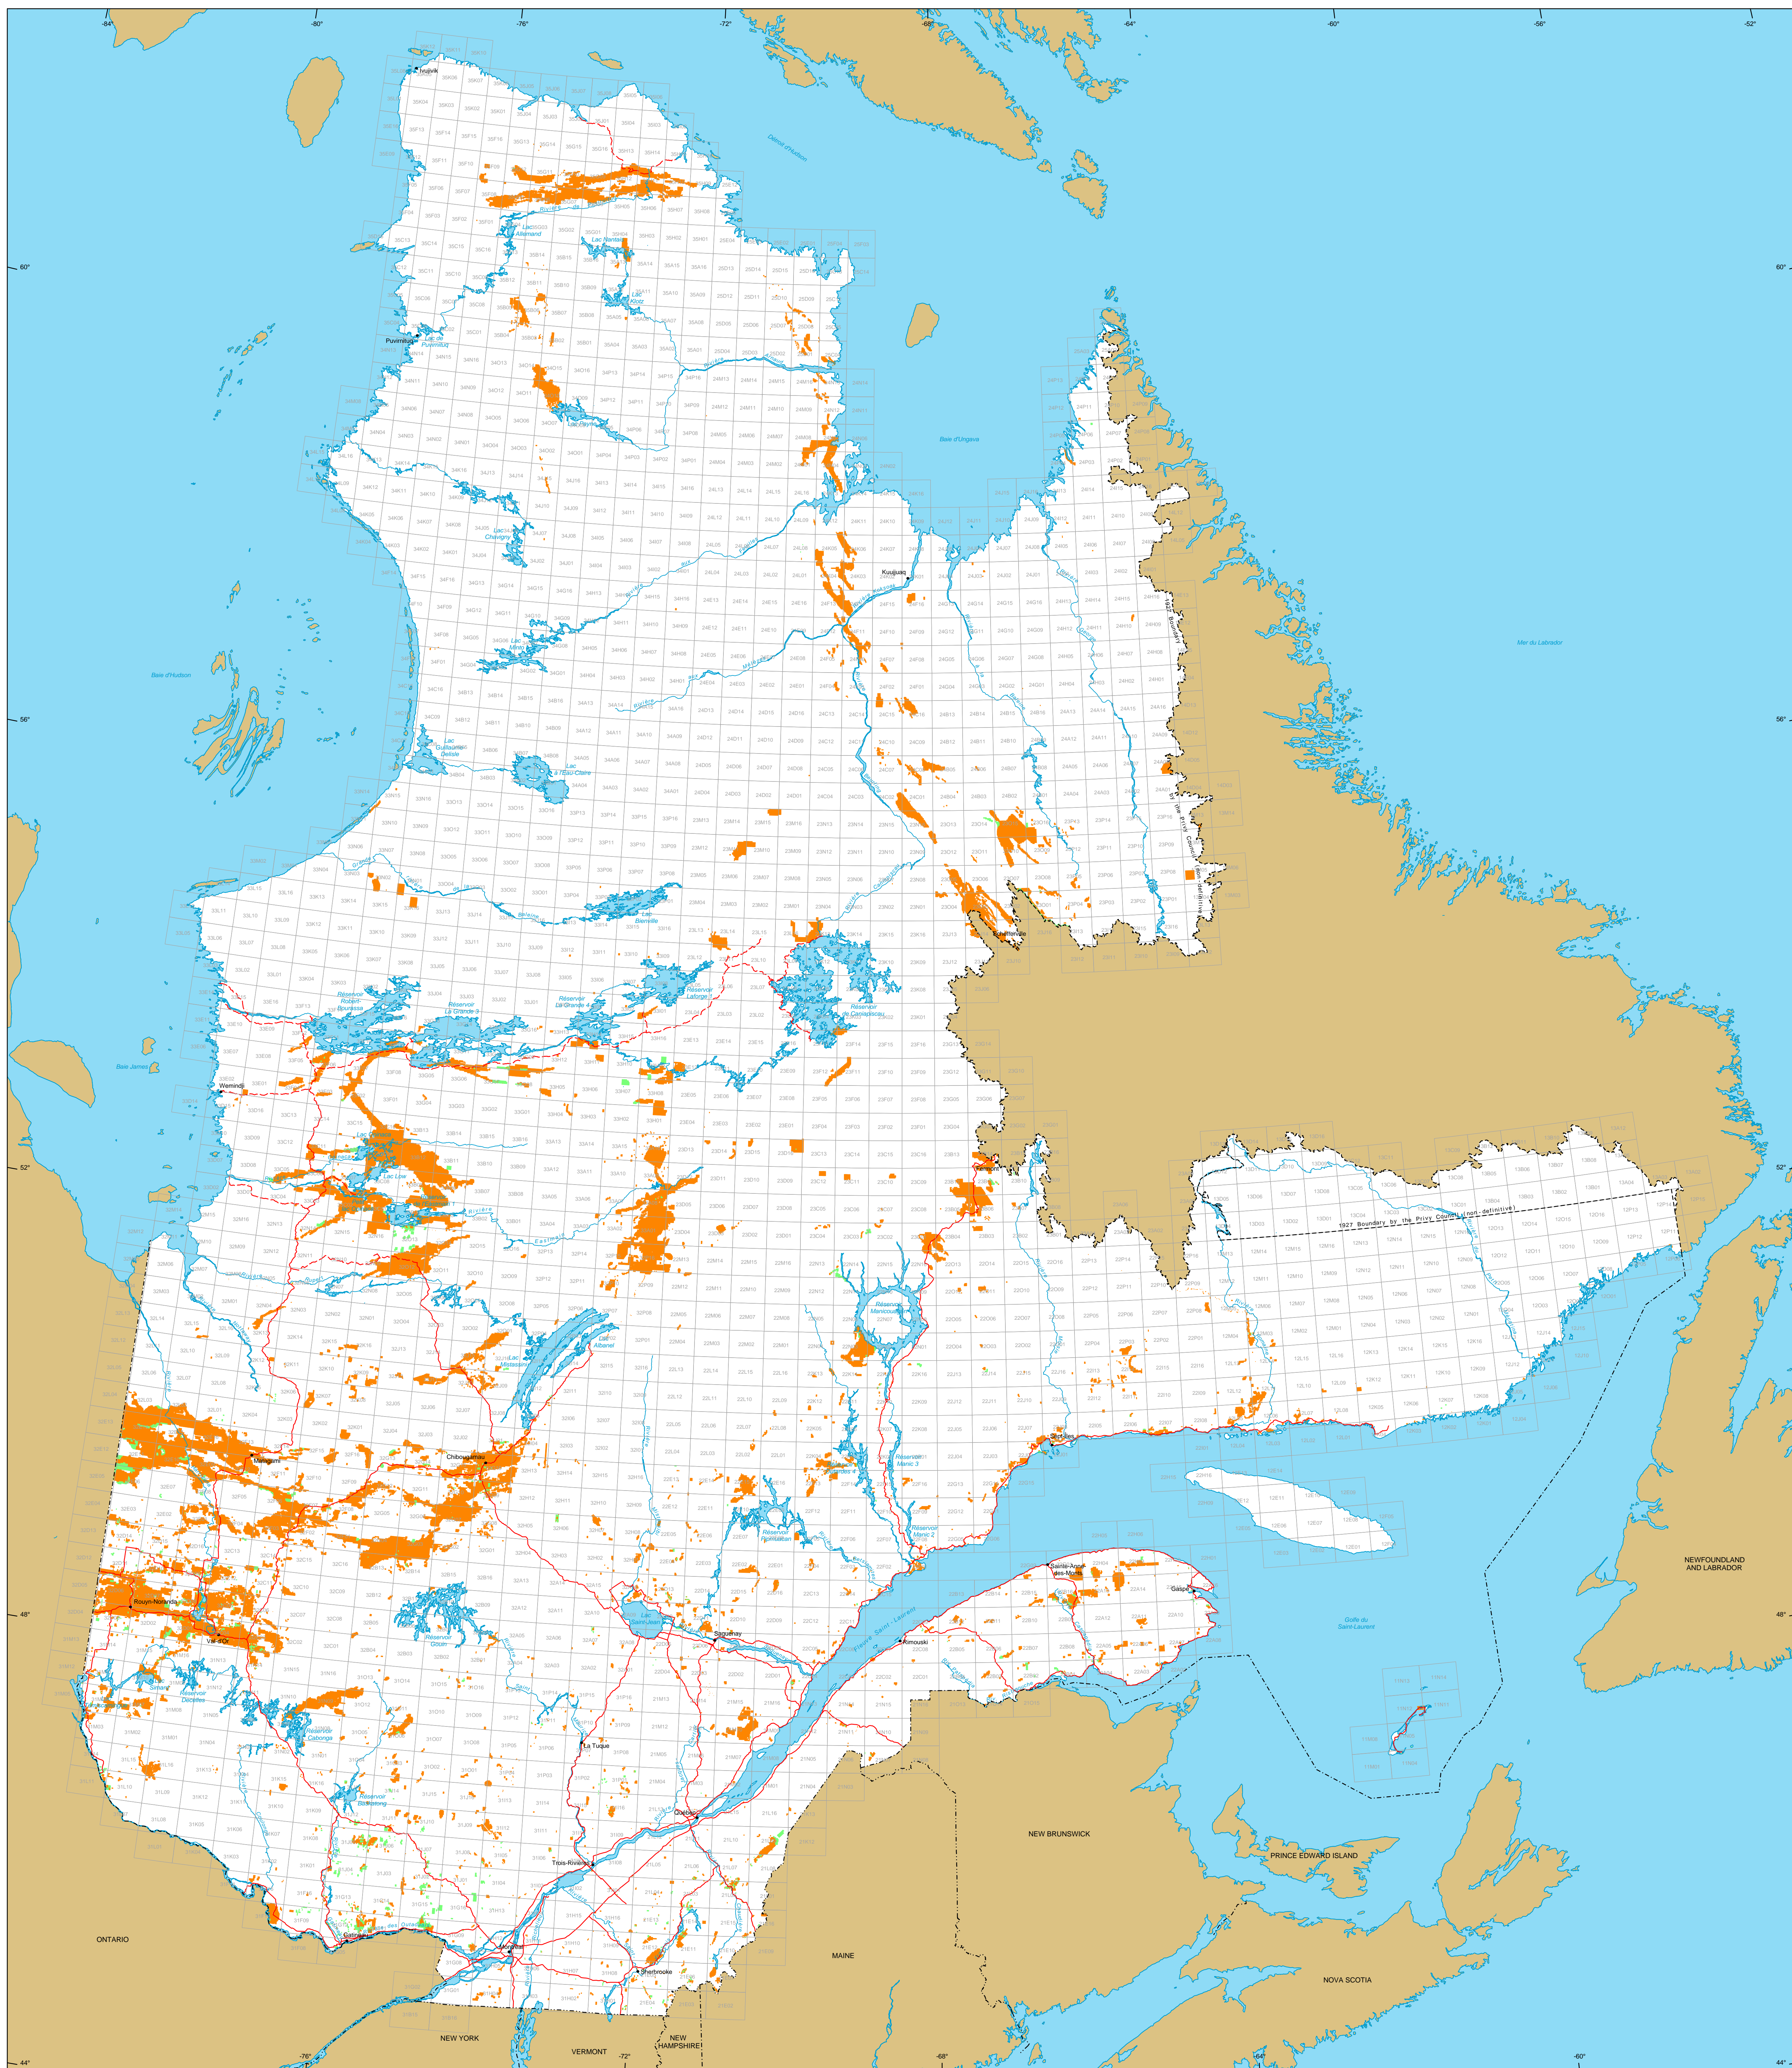

Mining Titles in Québec

Mining Titles
Active
Number: 136 178 titles
Area: 15 910 422 ha
Percentage of land: 3.9%

Pending
(Classified)
Number: 5 820 titles
Area: 324 119 ha

Border
International
Interprovincial, Interstate
Québec - Newfoundland and Labrador
(This border is not definitive.)

Road Network
Road
Unpaved Road

Hydrography
Lake
River

Populated Place

Other Jurisdiction

1:50 000 NTS Sheets Limits

Area of the Province of Québec: 166 744 100 ha

Sources
Data: Mining Cartographic Reference (BOCMA TM, BOCMA 0M)
Organization: MERN
Year: 2016

© Gouvernement du Québec, October 7, 2016