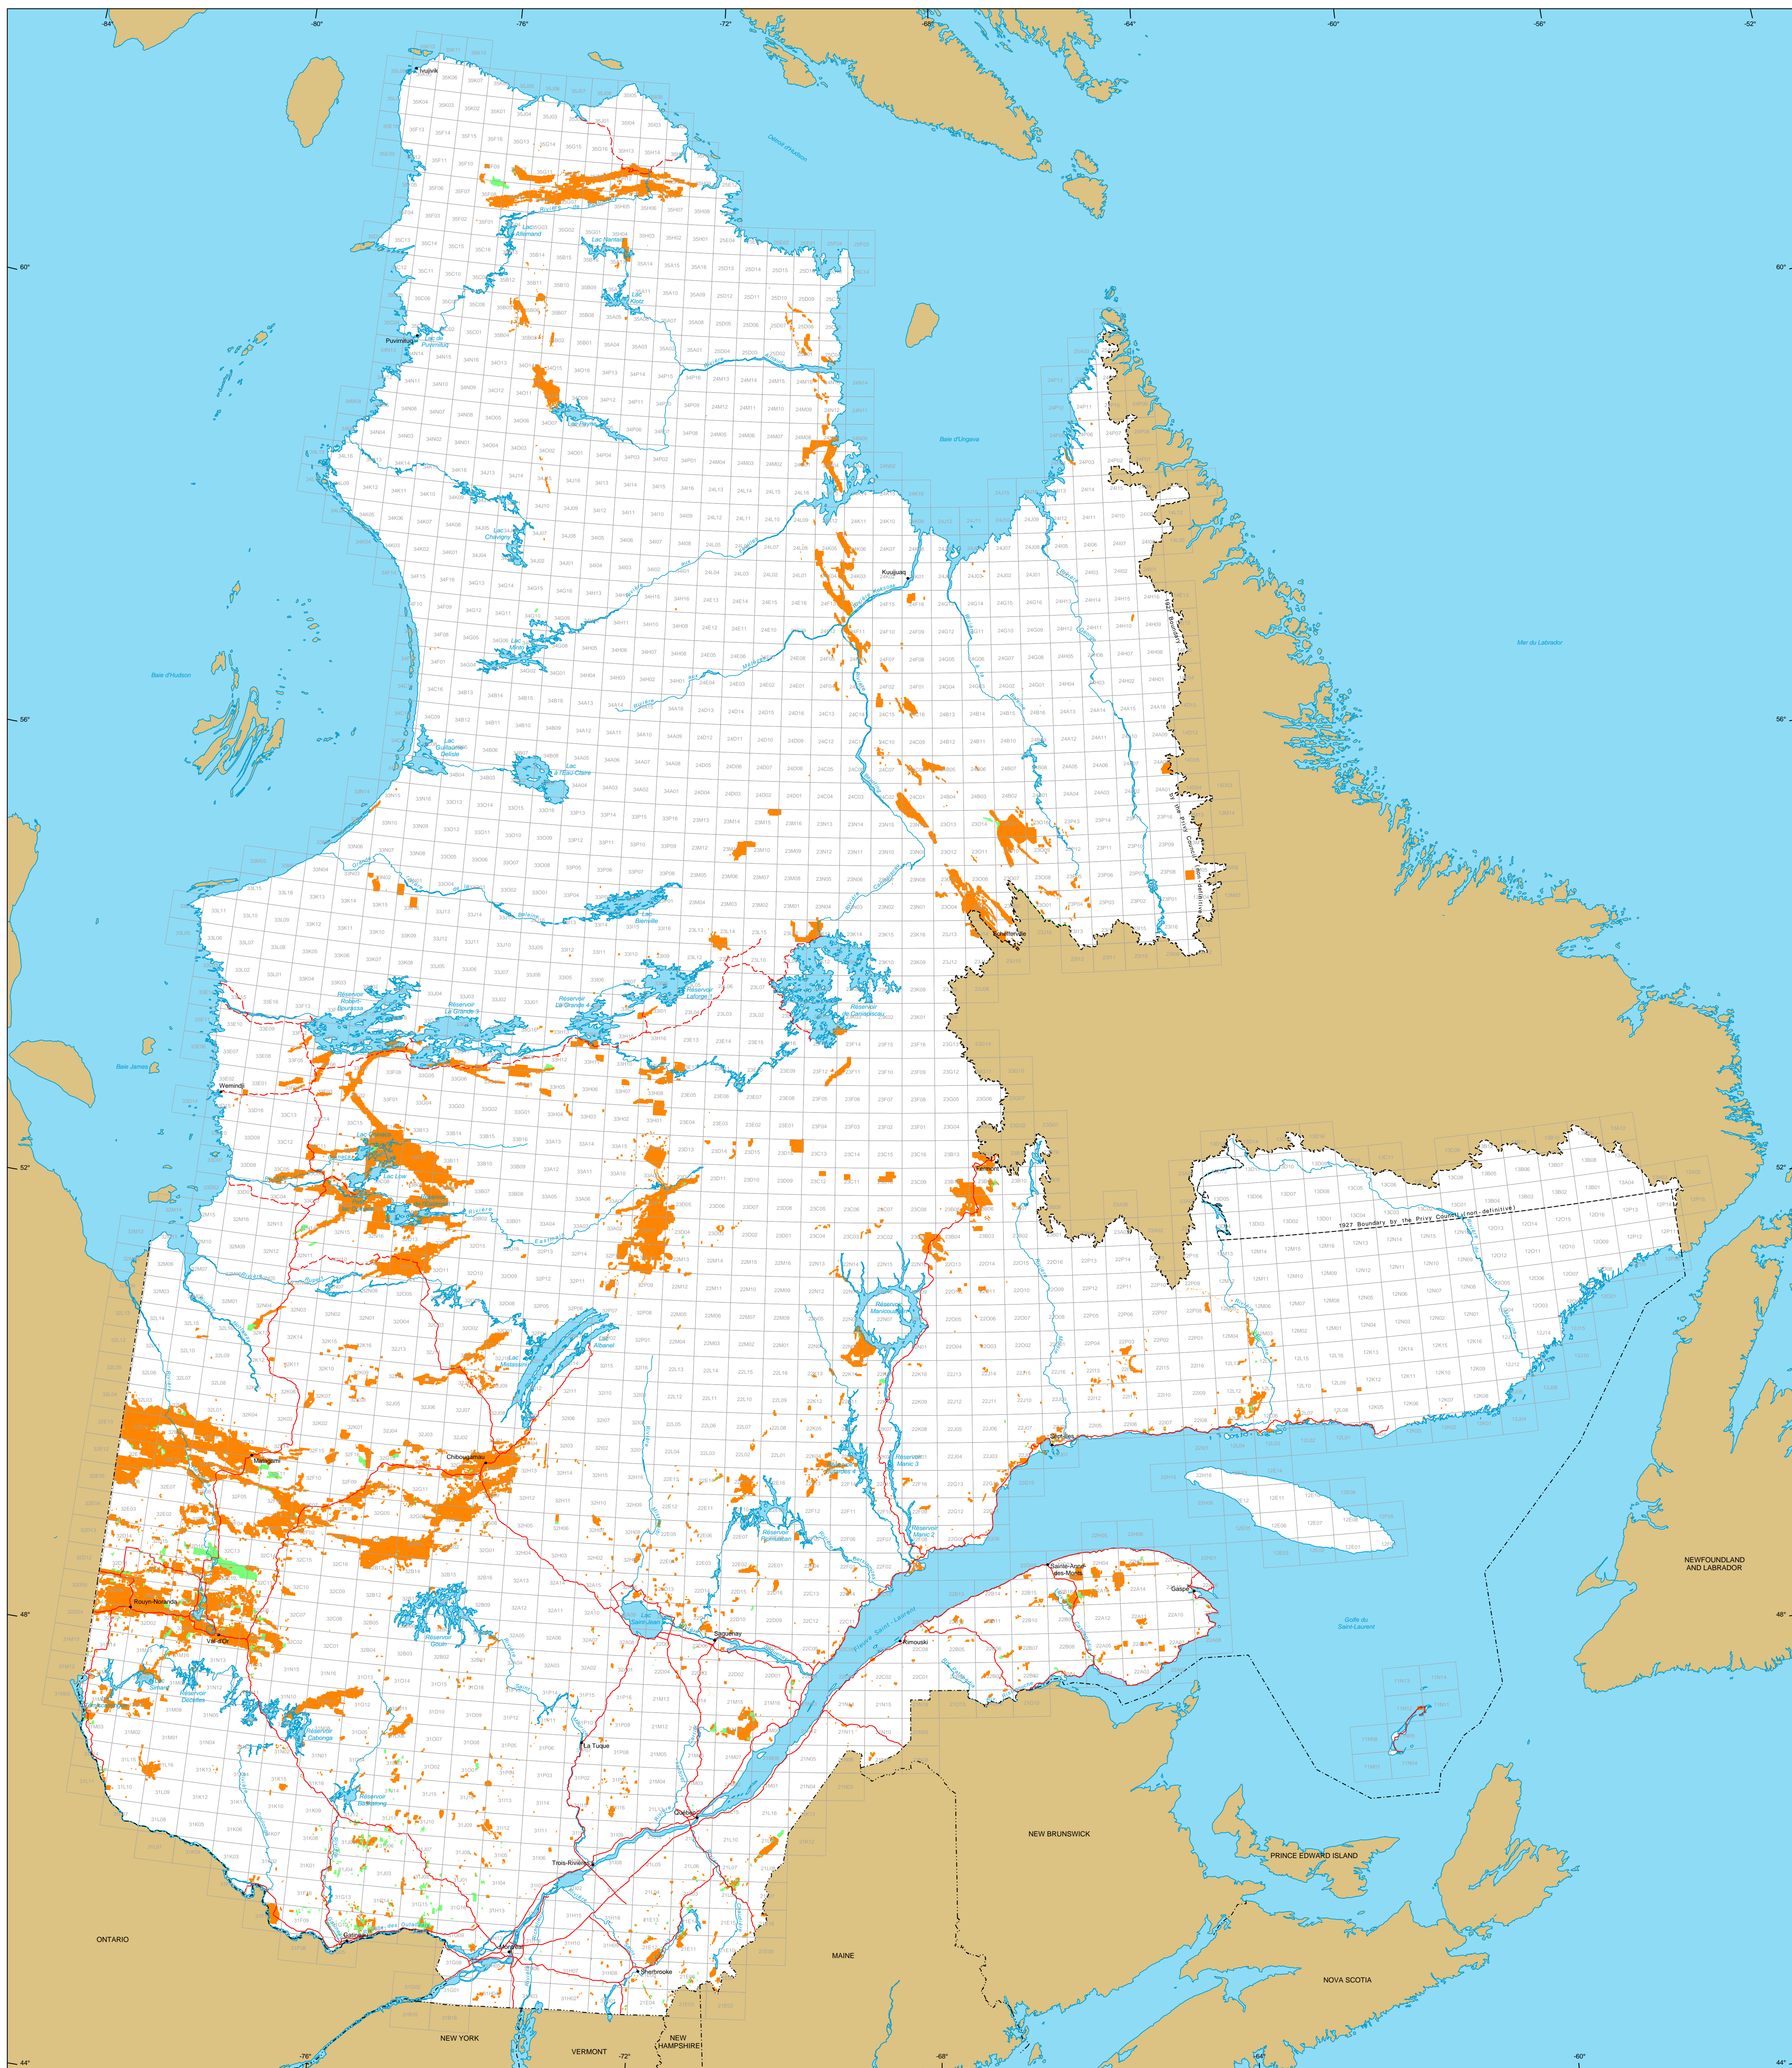

Mining Titles in Québec

Mining Titles
Active
Number: 136 721 titles
Area: 16 833 962 ha
Percentage of land: 3.9%

Pending
(Class 096)
Number: 6 269 titles
Area: 344 597 ha

Border
International
Interprovincial, Interstate
Québec - Newfoundland and Labrador
(This border is not definitive.)

Road Network
Road
Unpaved Road

Hydrography
Lake
River

Populated Place
Other Jurisdiction

1:500 000 NTS Sheets Limits

Area of the Province of Québec: 166 744 100 ha

Sources
Data: Mining Cartographic Reference (BOCMA TM, BOCMA 0M)
Organization: MERN
Year: 2016

© Gouvernement du Québec, November 7, 2016