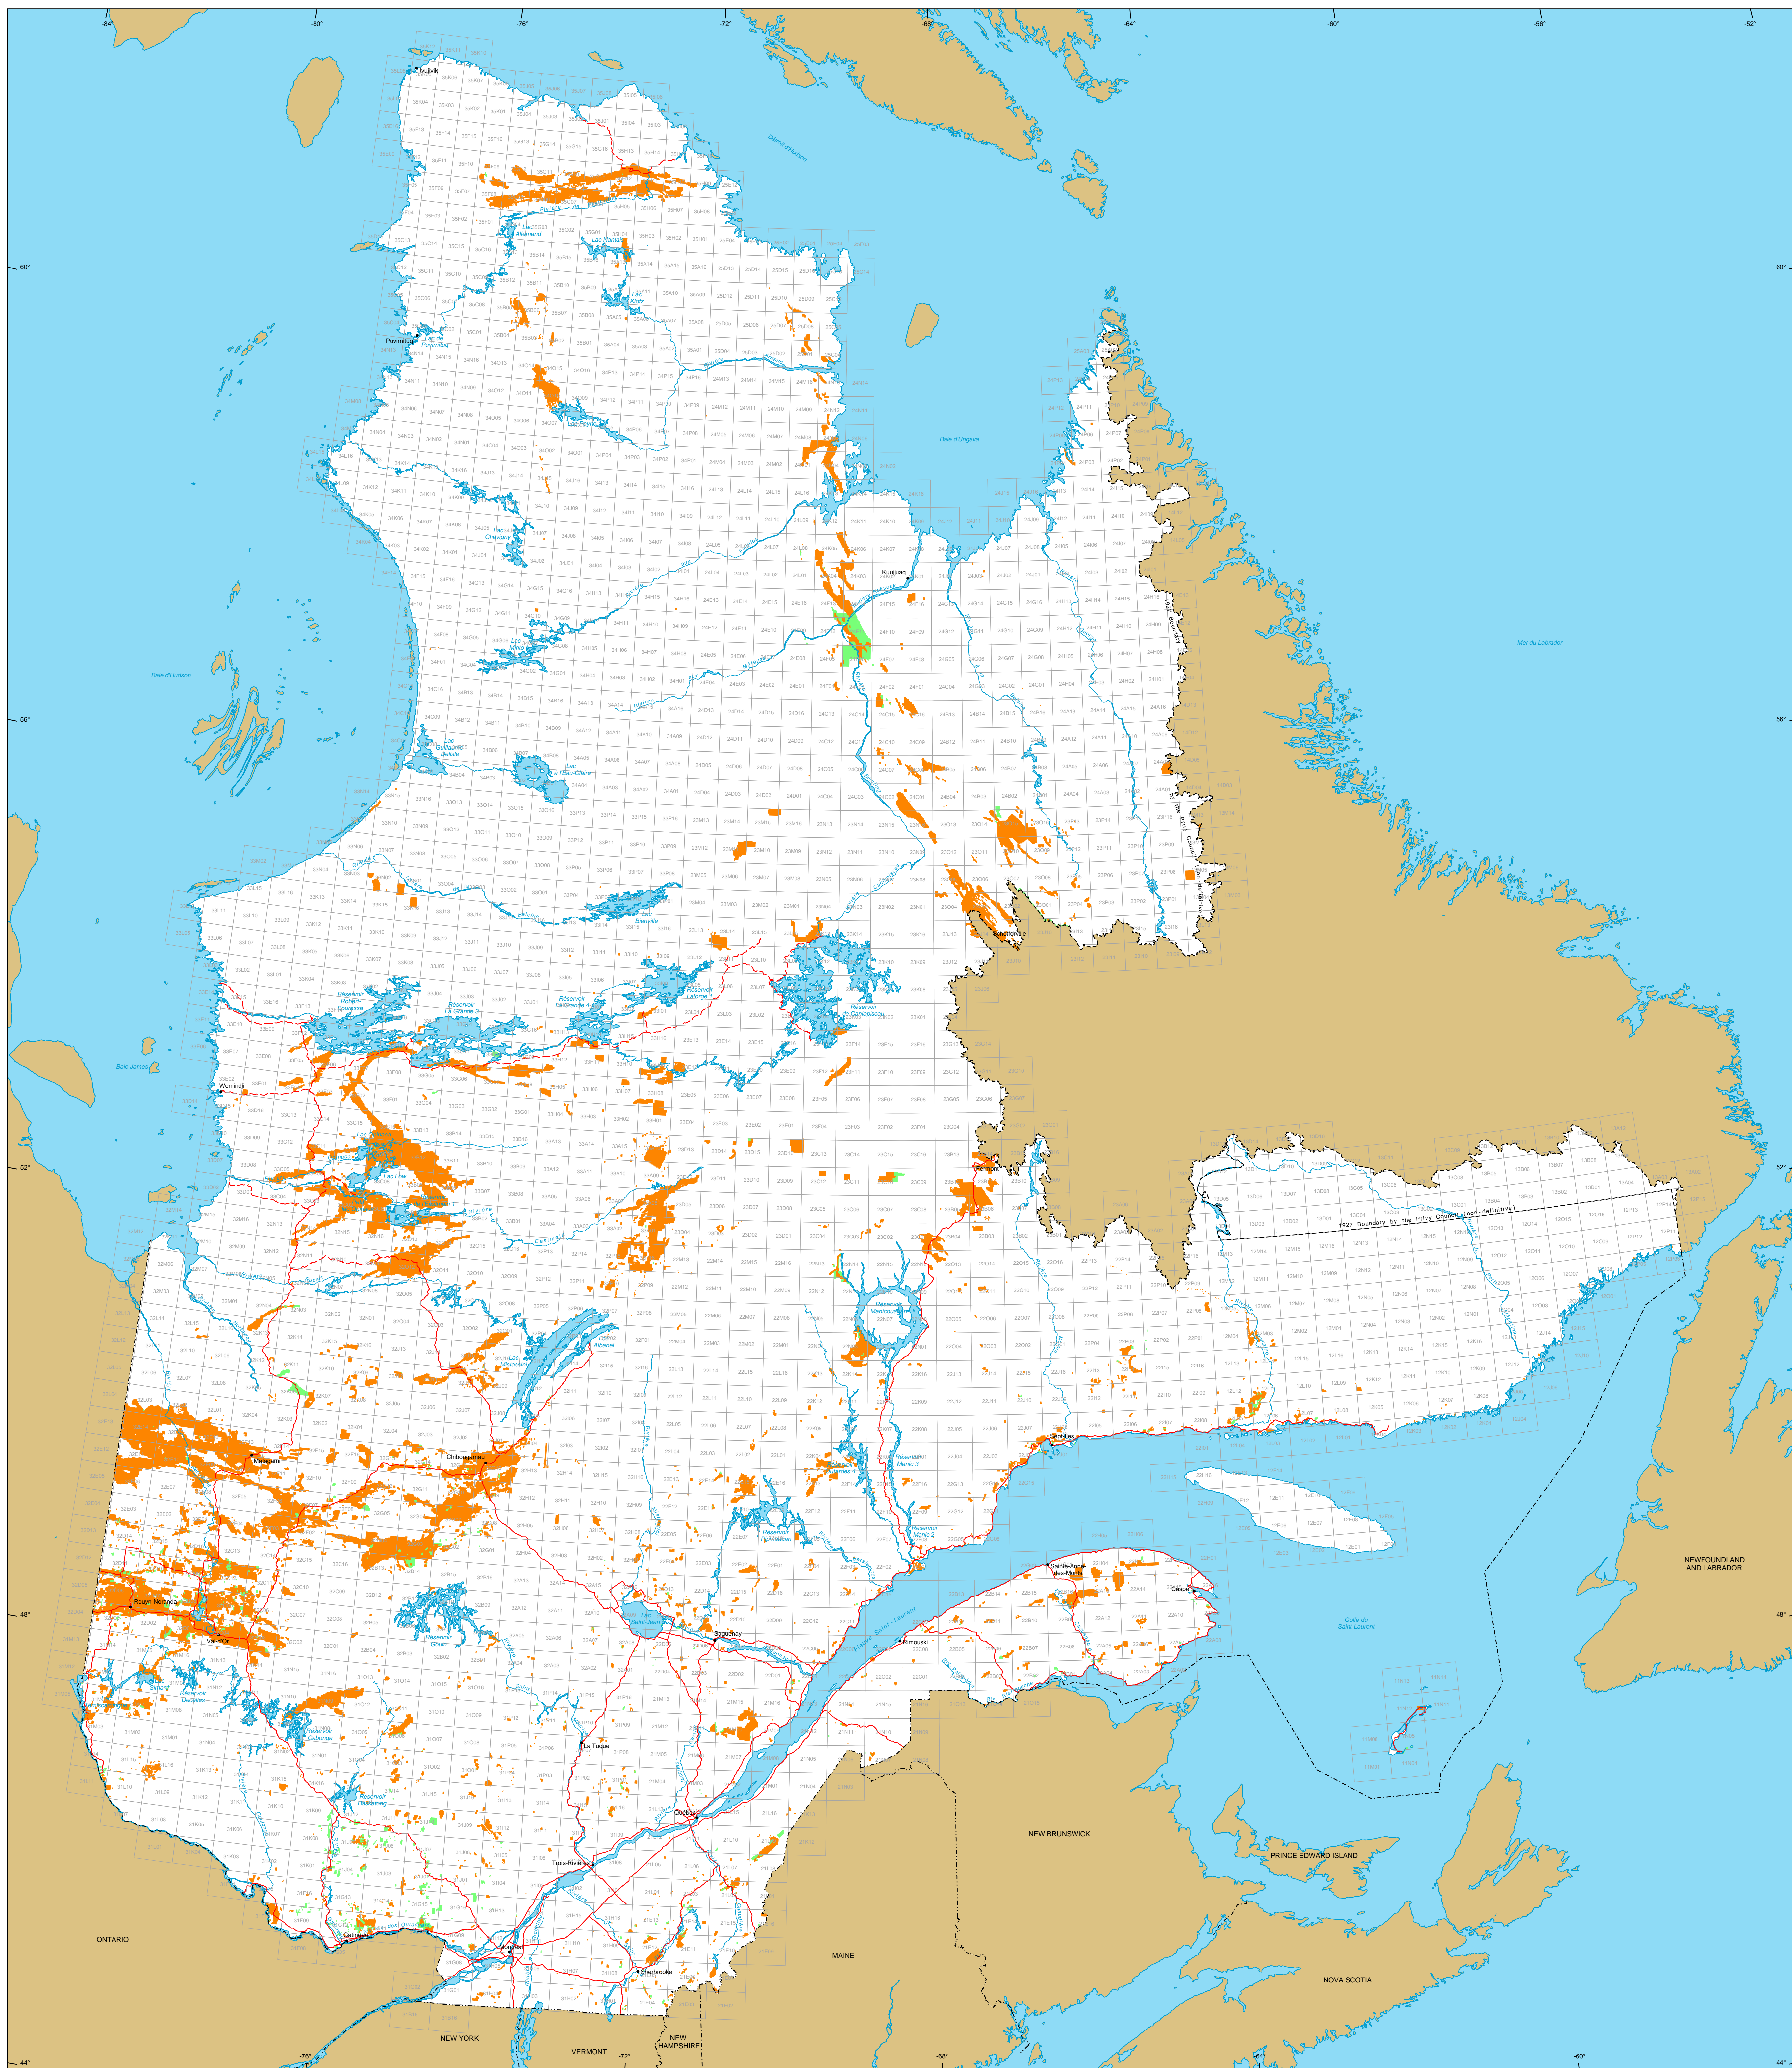

Mining Titles in Québec

Mining Titles
Active
Number: 136 095 titles
Area: 15 548 877 ha
Percentage of land: 3.9%

Pending
(Classified)
Number: 6 707 titles
Area: 339 161 ha

Border
International
Interprovincial, Interstate
Québec - Newfoundland and Labrador
(This border is not definitive.)

Road Network
Road
Unpaved Road

Hydrography
Lake
River

Populated Place

Other Jurisdiction

1:500 000 NTS Sheets Limits

Area of the Province of Québec: 166 744 100 ha

1:2 500 000
0 50 100 150 km

Sources
Data: Mining Cartographic Reference (BOCMA TM, BOCMA 0M)
Organization: MERN
Year: 2017

© Gouvernement du Québec, January 12, 2017