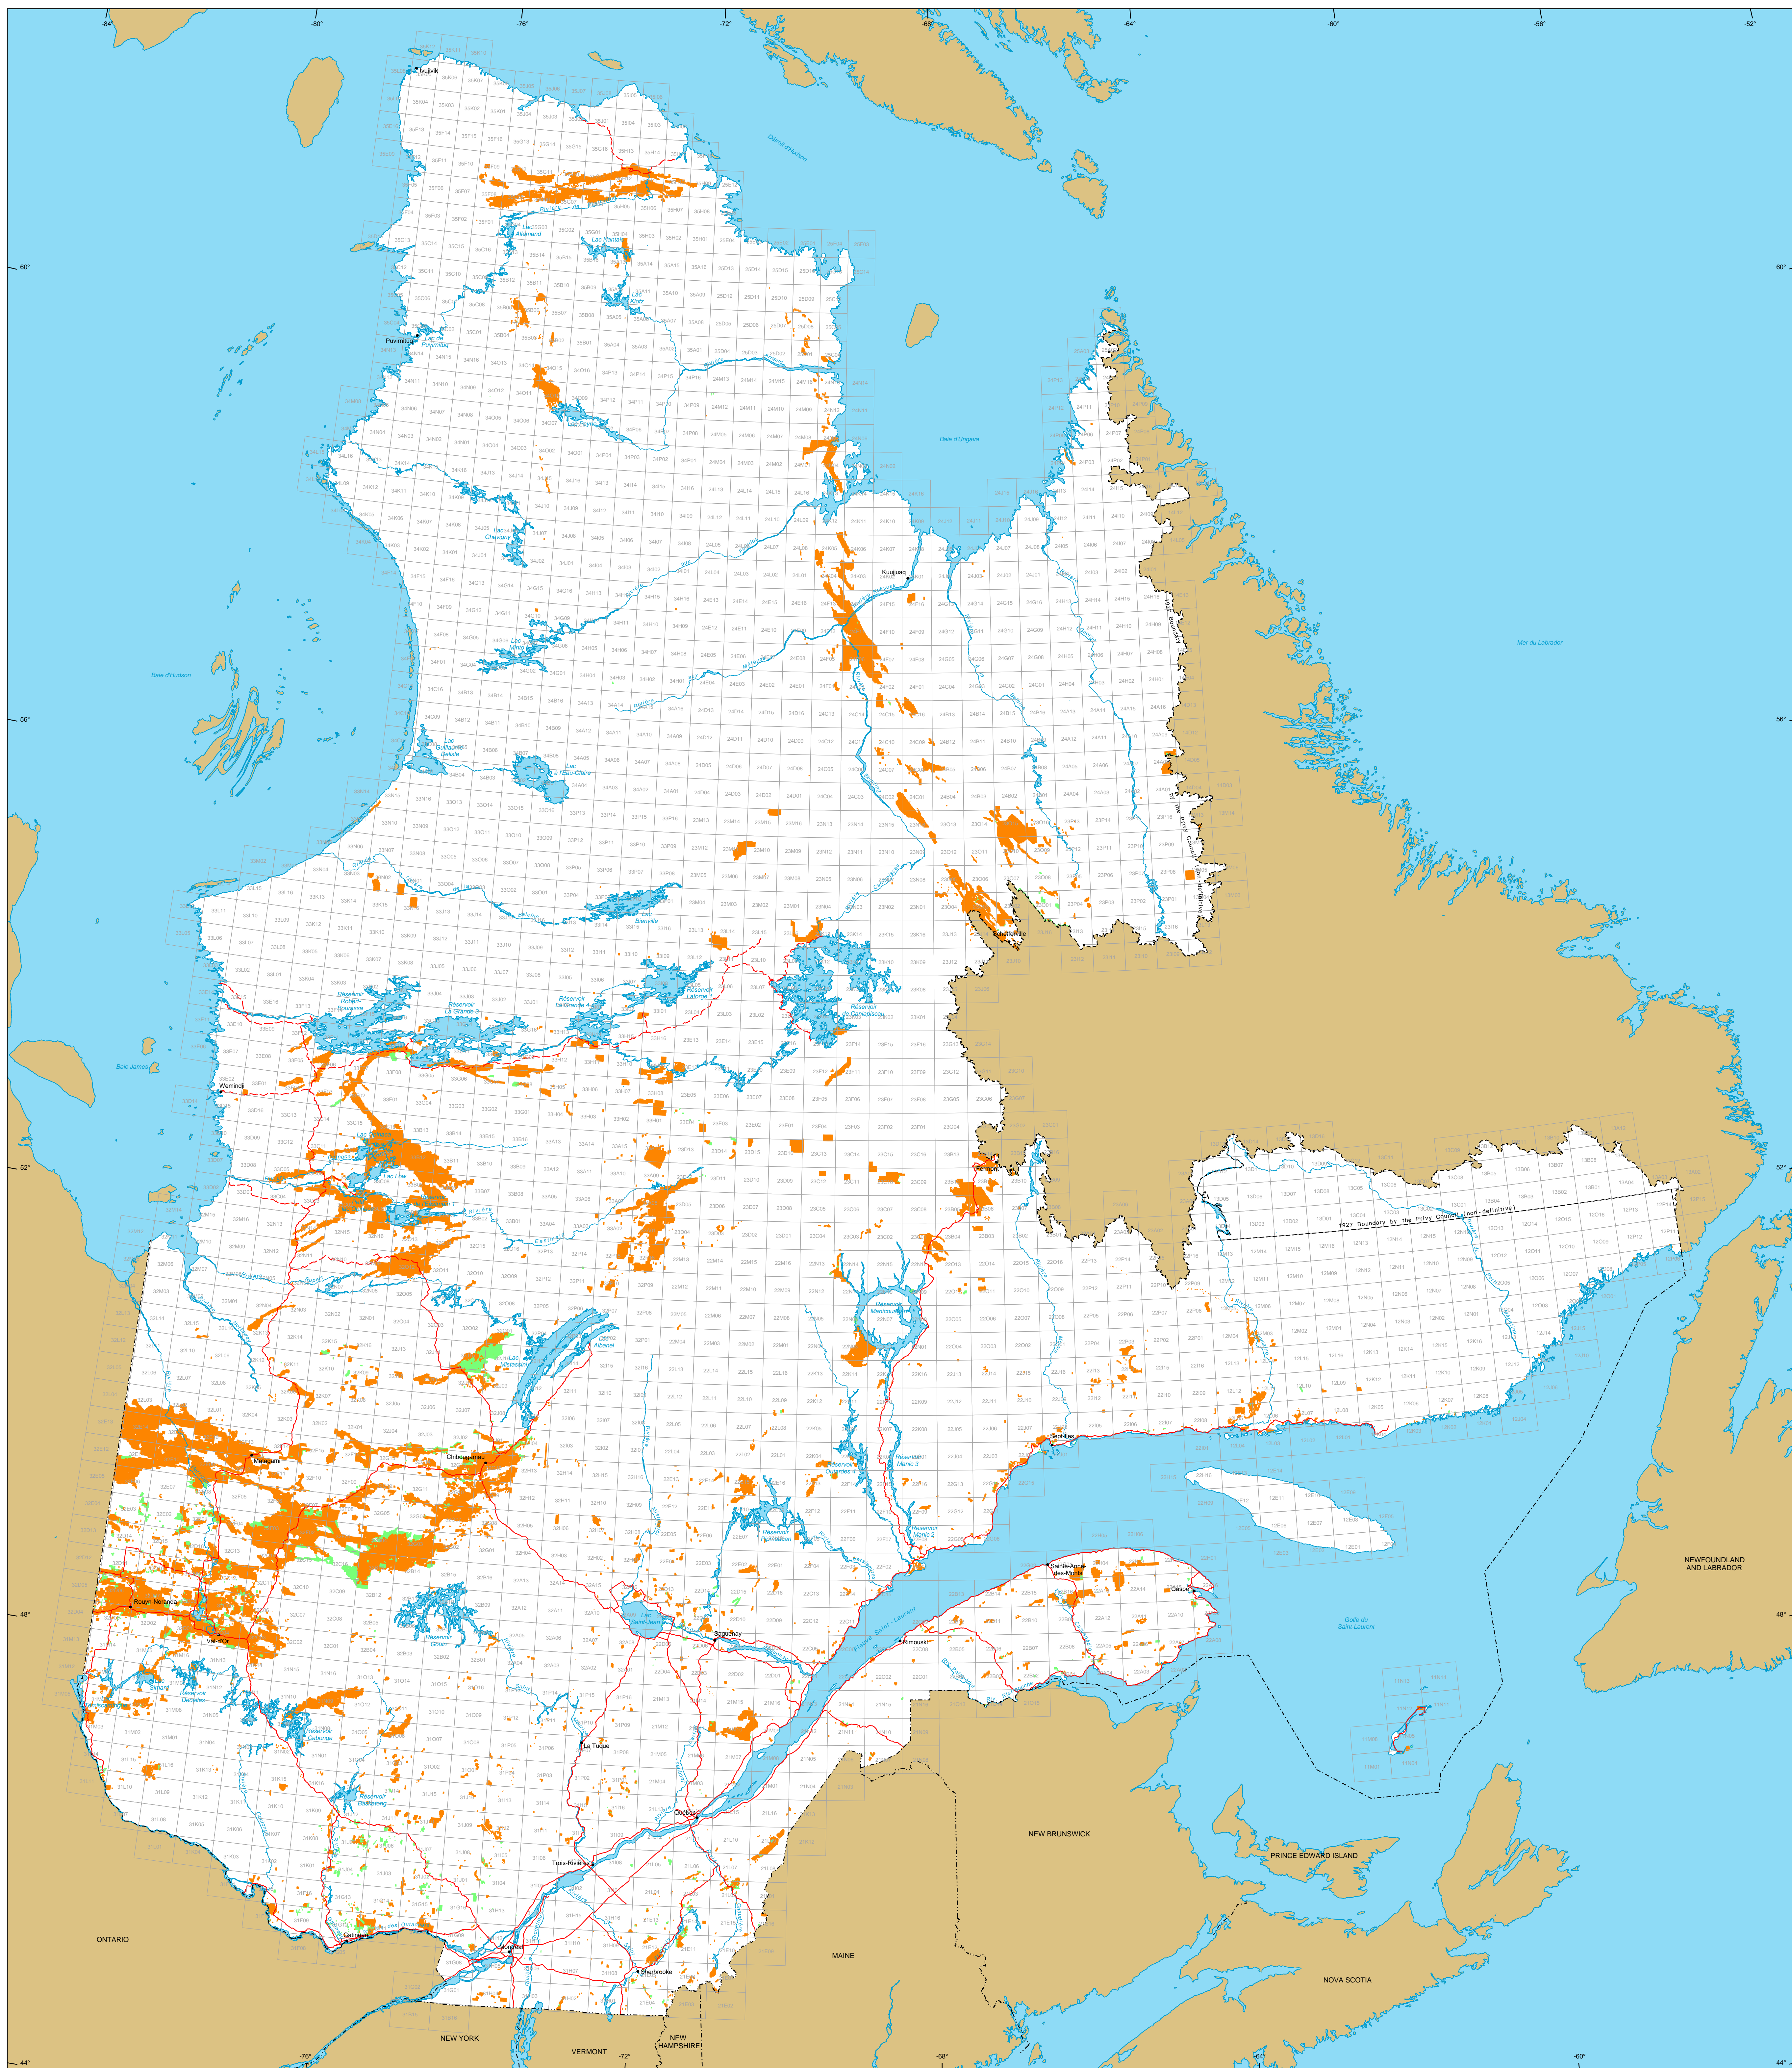

Mining Titles in Québec

Mining Titles
Active
Number: 144 988 titles
Area: 7 118 800 ha
Percentage of land: 4.3%

Pending
(Claims only)
Number: 8 333 titles
Area: 447 756 ha

Border
International
Interprovincial, Interstate
Québec - Newfoundland and Labrador
(This border is not definitive.)

Road Network
Road
Unpaved Road

Hydrography
Lake
River

Populated Place
Other Jurisdiction

1:50 000 NTS Sheets Limits

Area of the Province of Québec: 166 744 100 ha

Sources
Data: Mining Cartographic Reference (BOCMA TM, BOCCA 0M)
Organization: MERN
Year: 2017

© Gouvernement du Québec, April 7, 2017