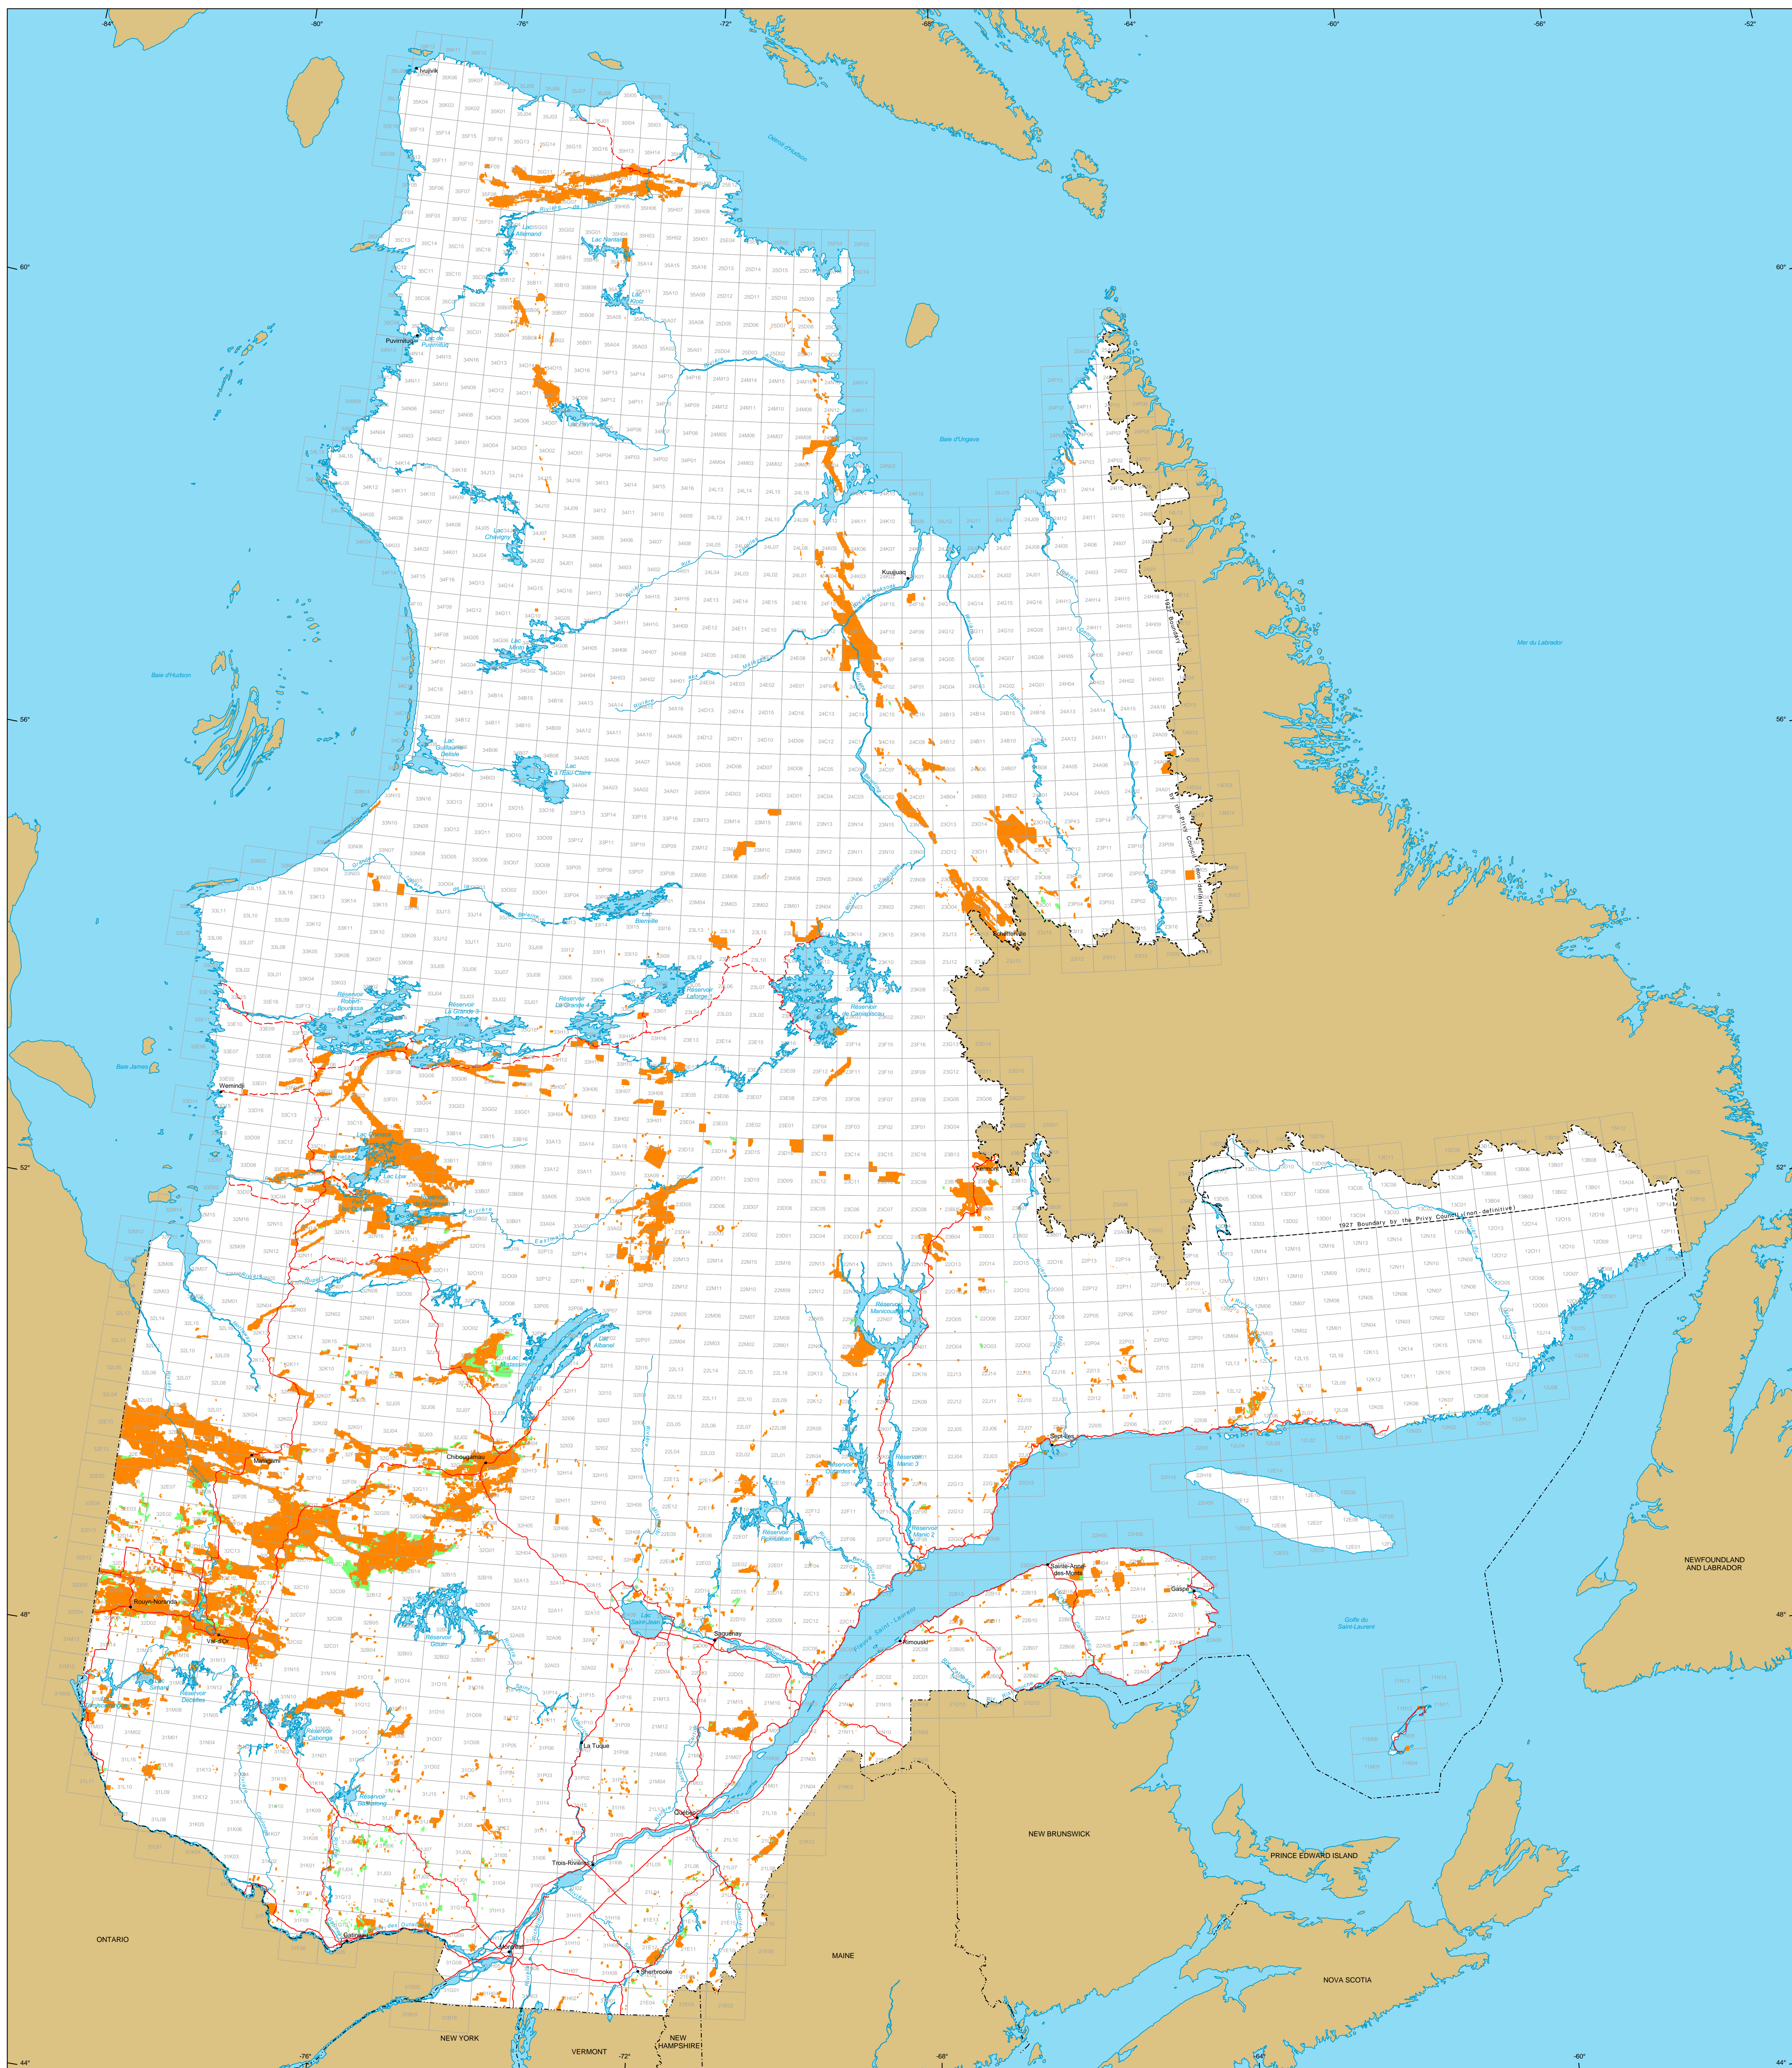

Mining Titles in Québec

Mining Titles
Active
Number: 146 275 titles
Area: 7 189 396 ha
Percentage of land: 4.3%

Pending
(Class 096)
Number: 7 740 titles
Area: 413 124 ha

Border
International
Interprovincial, Interstate
Québec - Newfoundland and Labrador
(This border is not definitive.)

Road Network
Road
Unpaved Road

Hydrography
Lake
River

Populated Place
Other Jurisdiction

1:50 000 NTS Sheets Limits

Area of the Province of Québec: 166 744 100 ha

1:2 500 000
0 50 100 150 km

Sources
Data: Mining Cartographic Reference (SICQA 1M, SICQA 9M)
Organization: MERN
Year: 2011

© Gouvernement du Québec, April 24, 2017

Énergie et Ressources naturelles
Québec