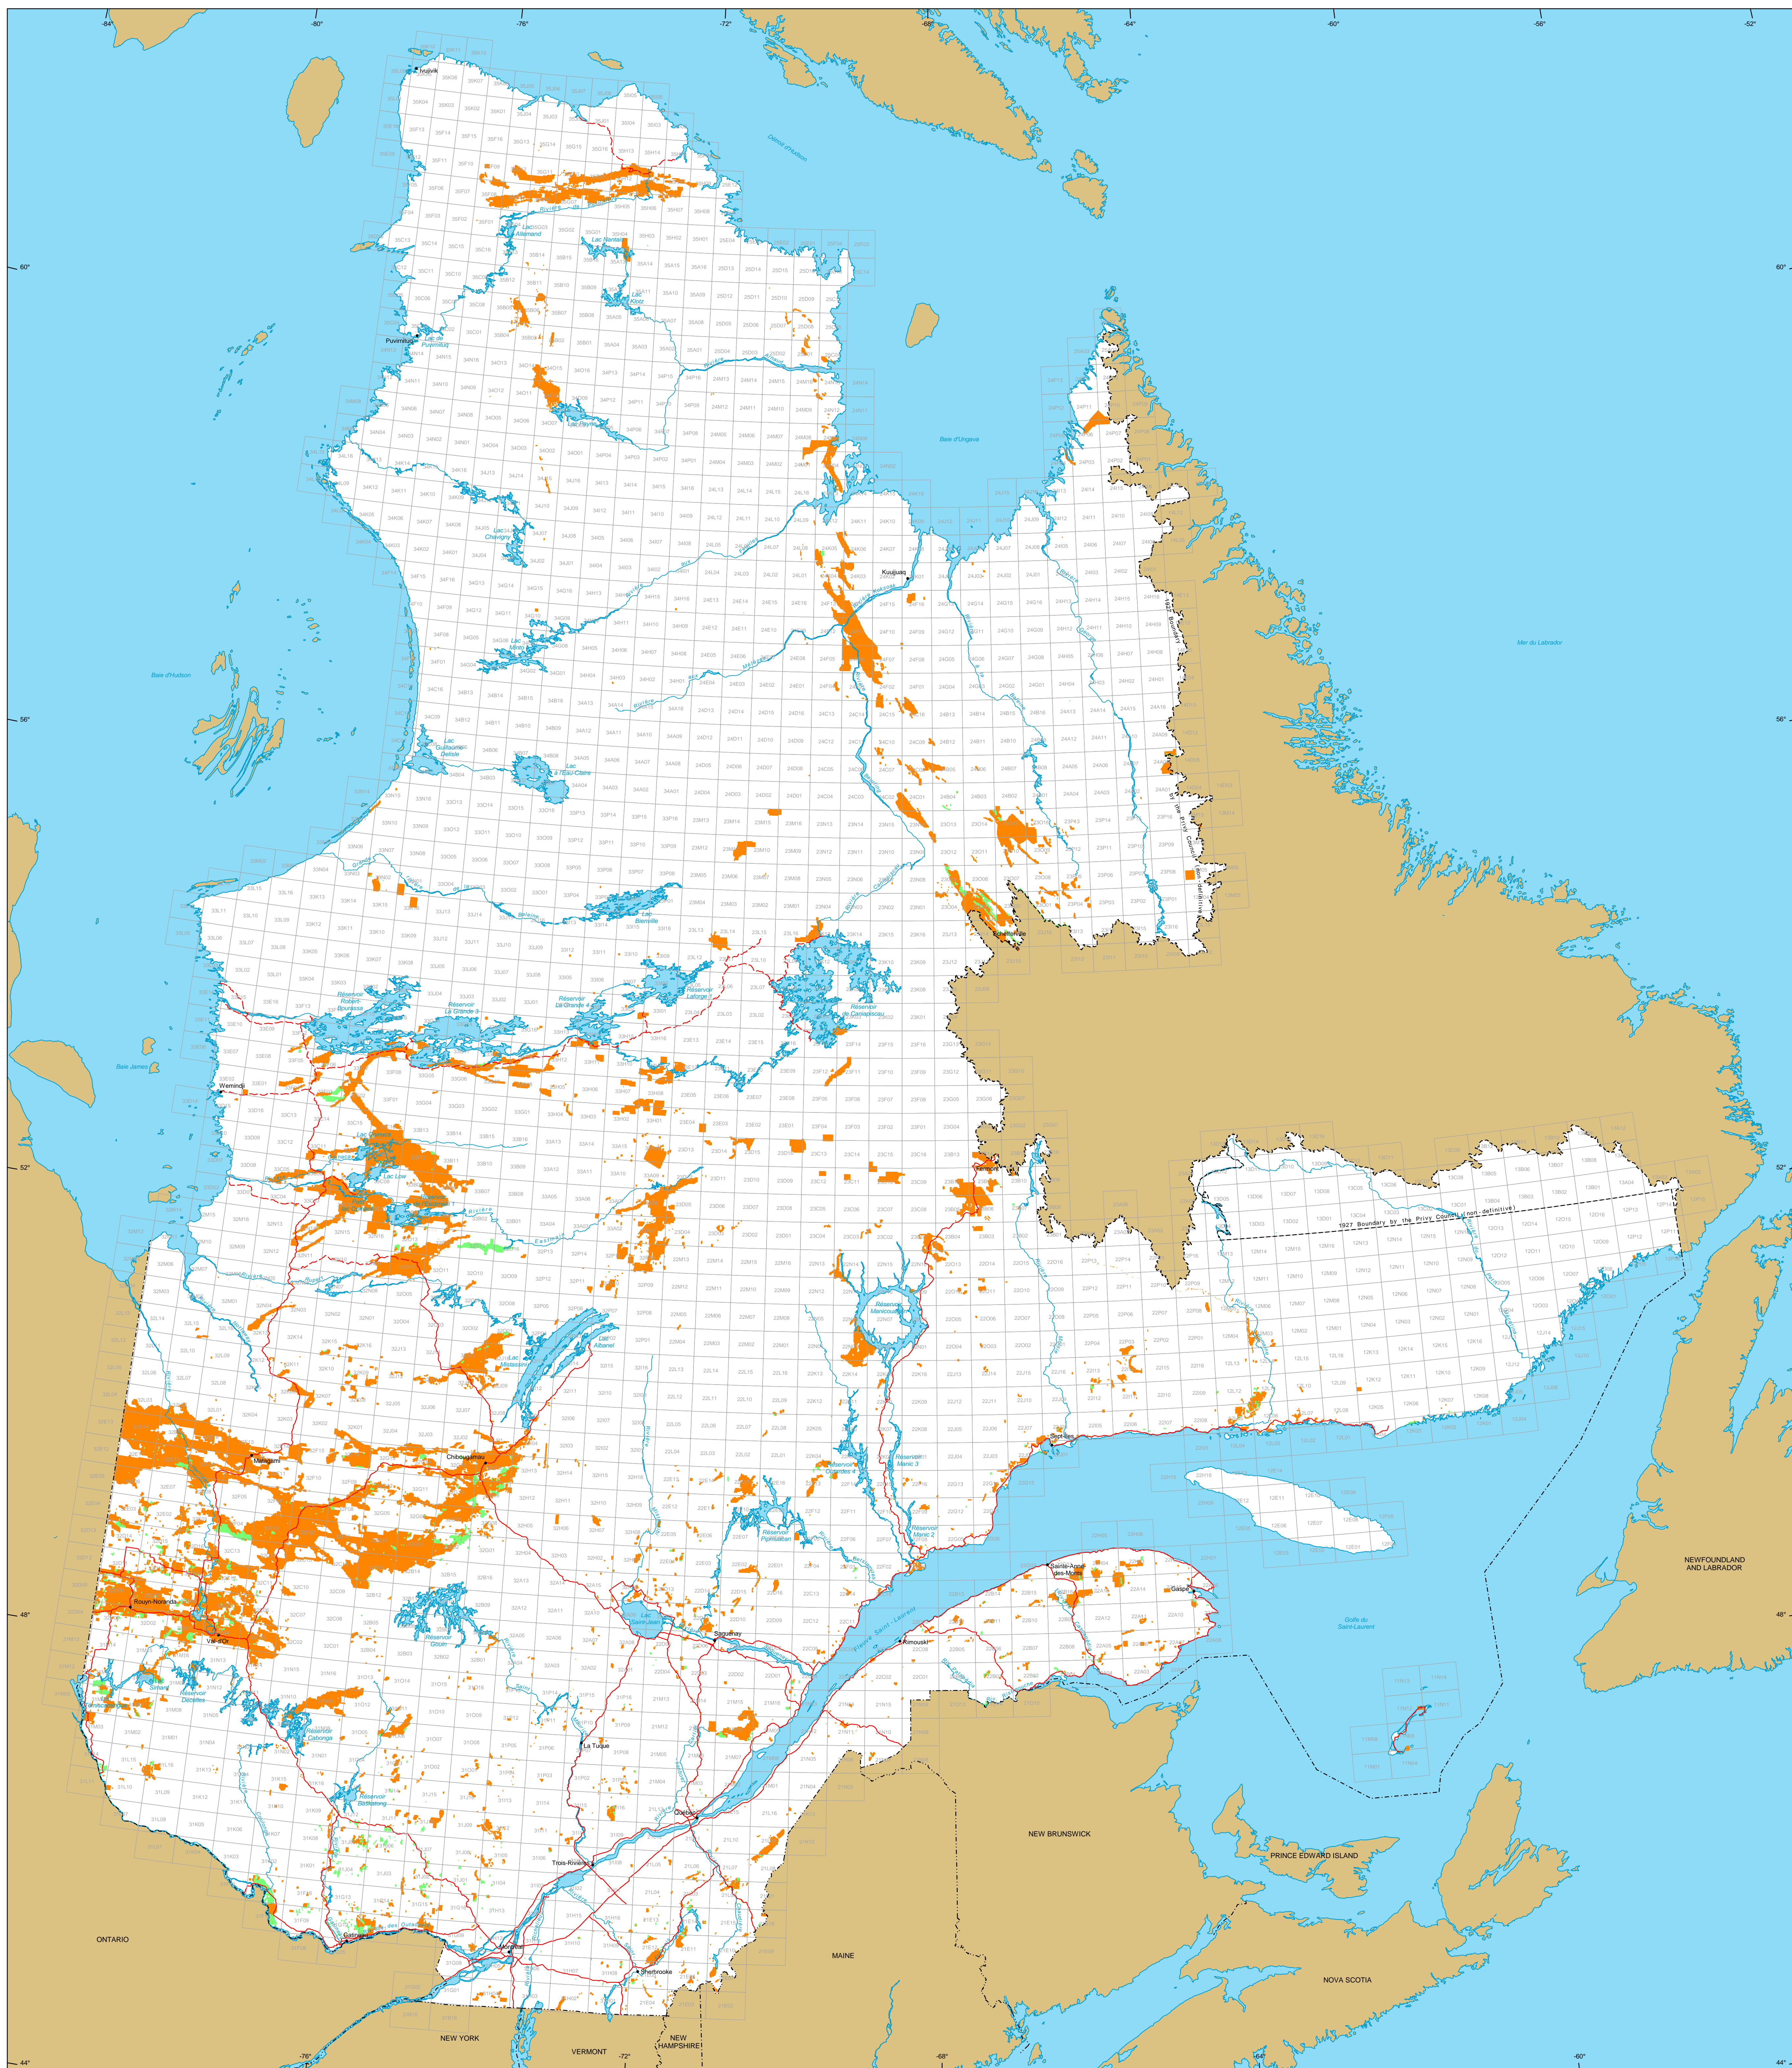

Mining Titles in Québec

Mining Titles
Active
Number: 152 044 titles
Area: 7 465 174 ha
Percentage of land: 4.5%

Pending
(Classified)
Number: 7 951 titles
Area: 420 987 ha

Border
International
Interprovincial, Interstate
Québec - Newfoundland and Labrador
(This border is not definitive.)

Road Network
Road
Unpaved Road

Hydrography
Lake
River

Populated Place

Other Jurisdiction

1:50 000 NTS Sheets Limits

Area of the Province of Québec: 166 744 100 ha

Sources
Data: Mining Cartographic Reference (BOCMA TM, BOCMA 0M)
Organization: MERN
Year: 2017

© Gouvernement du Québec, August 2, 2017