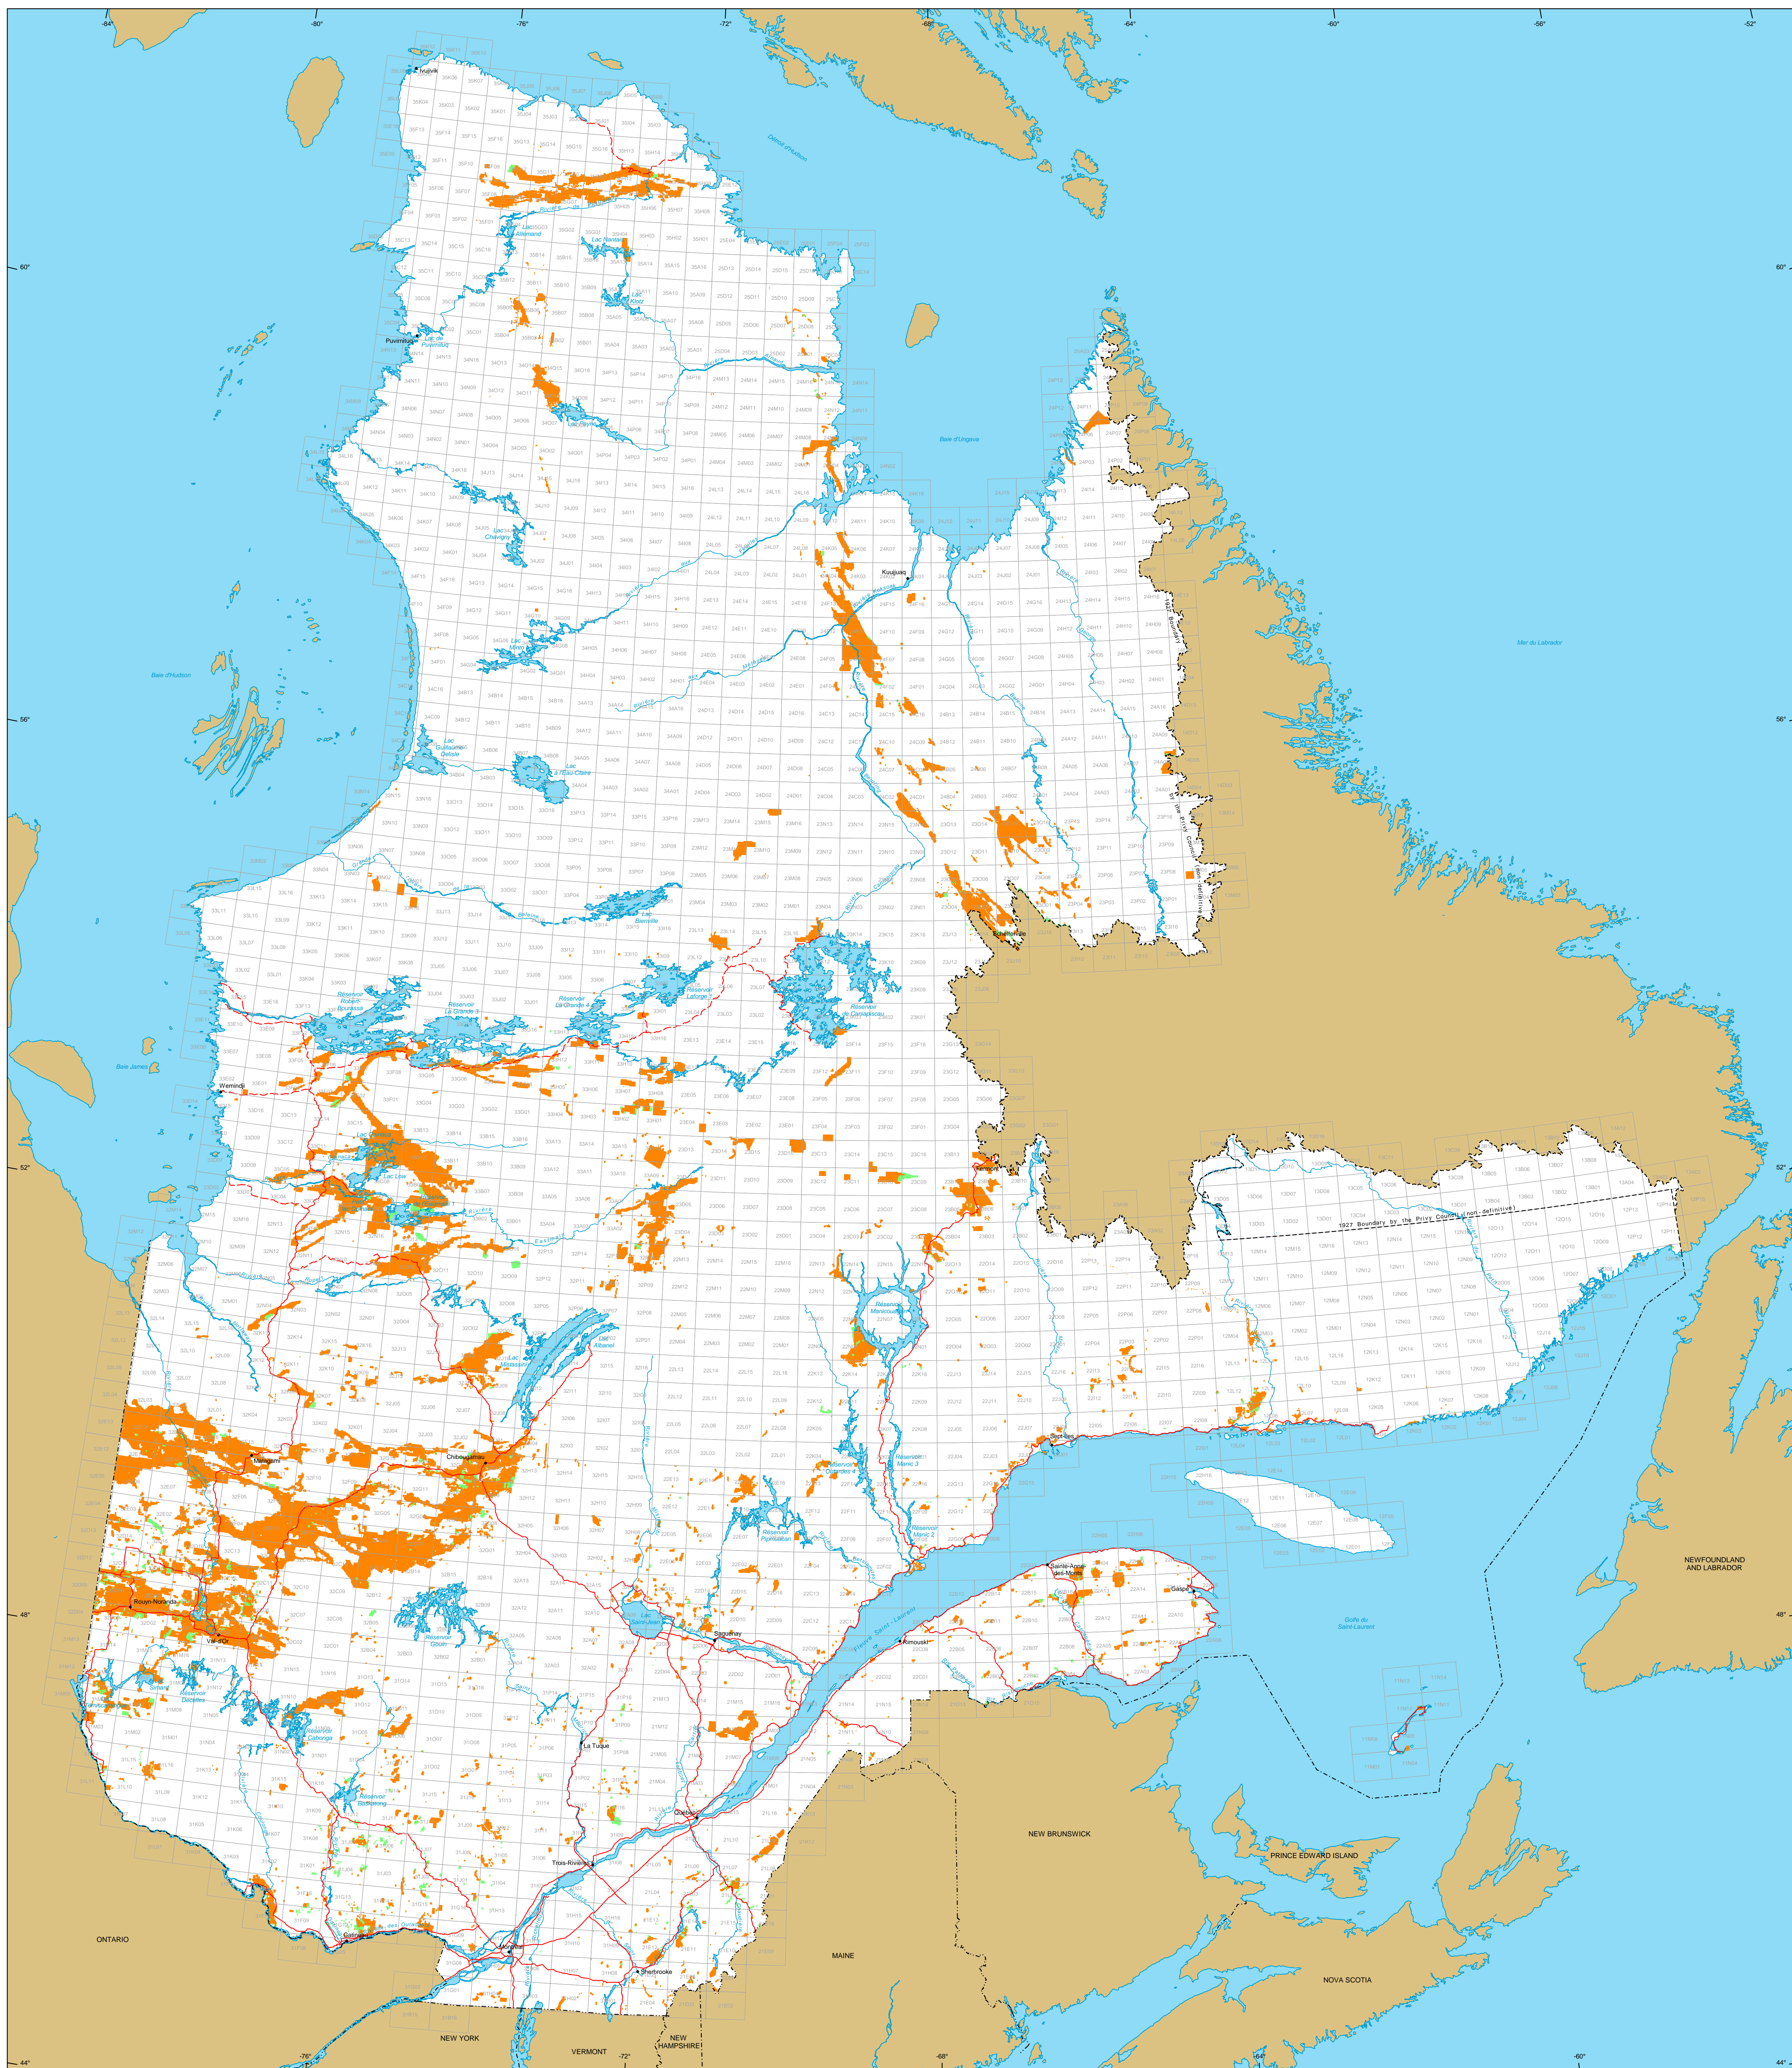

Mining Titles in Québec

Mining Titles

- Active
  - Number: 154 789 titles
  - Area: 1 997 363 ha
  - Percentage of land: 4.6%
- Pending (Claims only)
  - Number: 7 201 titles
  - Area: 369 484 ha

Border

- International
- Interprovincial, Interstate
- Québec - Newfoundland and Labrador (This border is not definitive.)

Road Network

- Road
- Unpaved Road

Hydrography

- Lake
- River

Populated Place

- Other Jurisdiction

1:50 000 NTS Sheets Limits

Area of the Province of Québec: 166 744 100 ha

Sources

Data	Organization	Year
Mining Cartographic Reference (BOCMA TM, BOCMA 0M)	MERN	2017
	MERN	2011

1:2 500 000
0 50 100 150 km

© Gouvernement du Québec, October 16, 2017