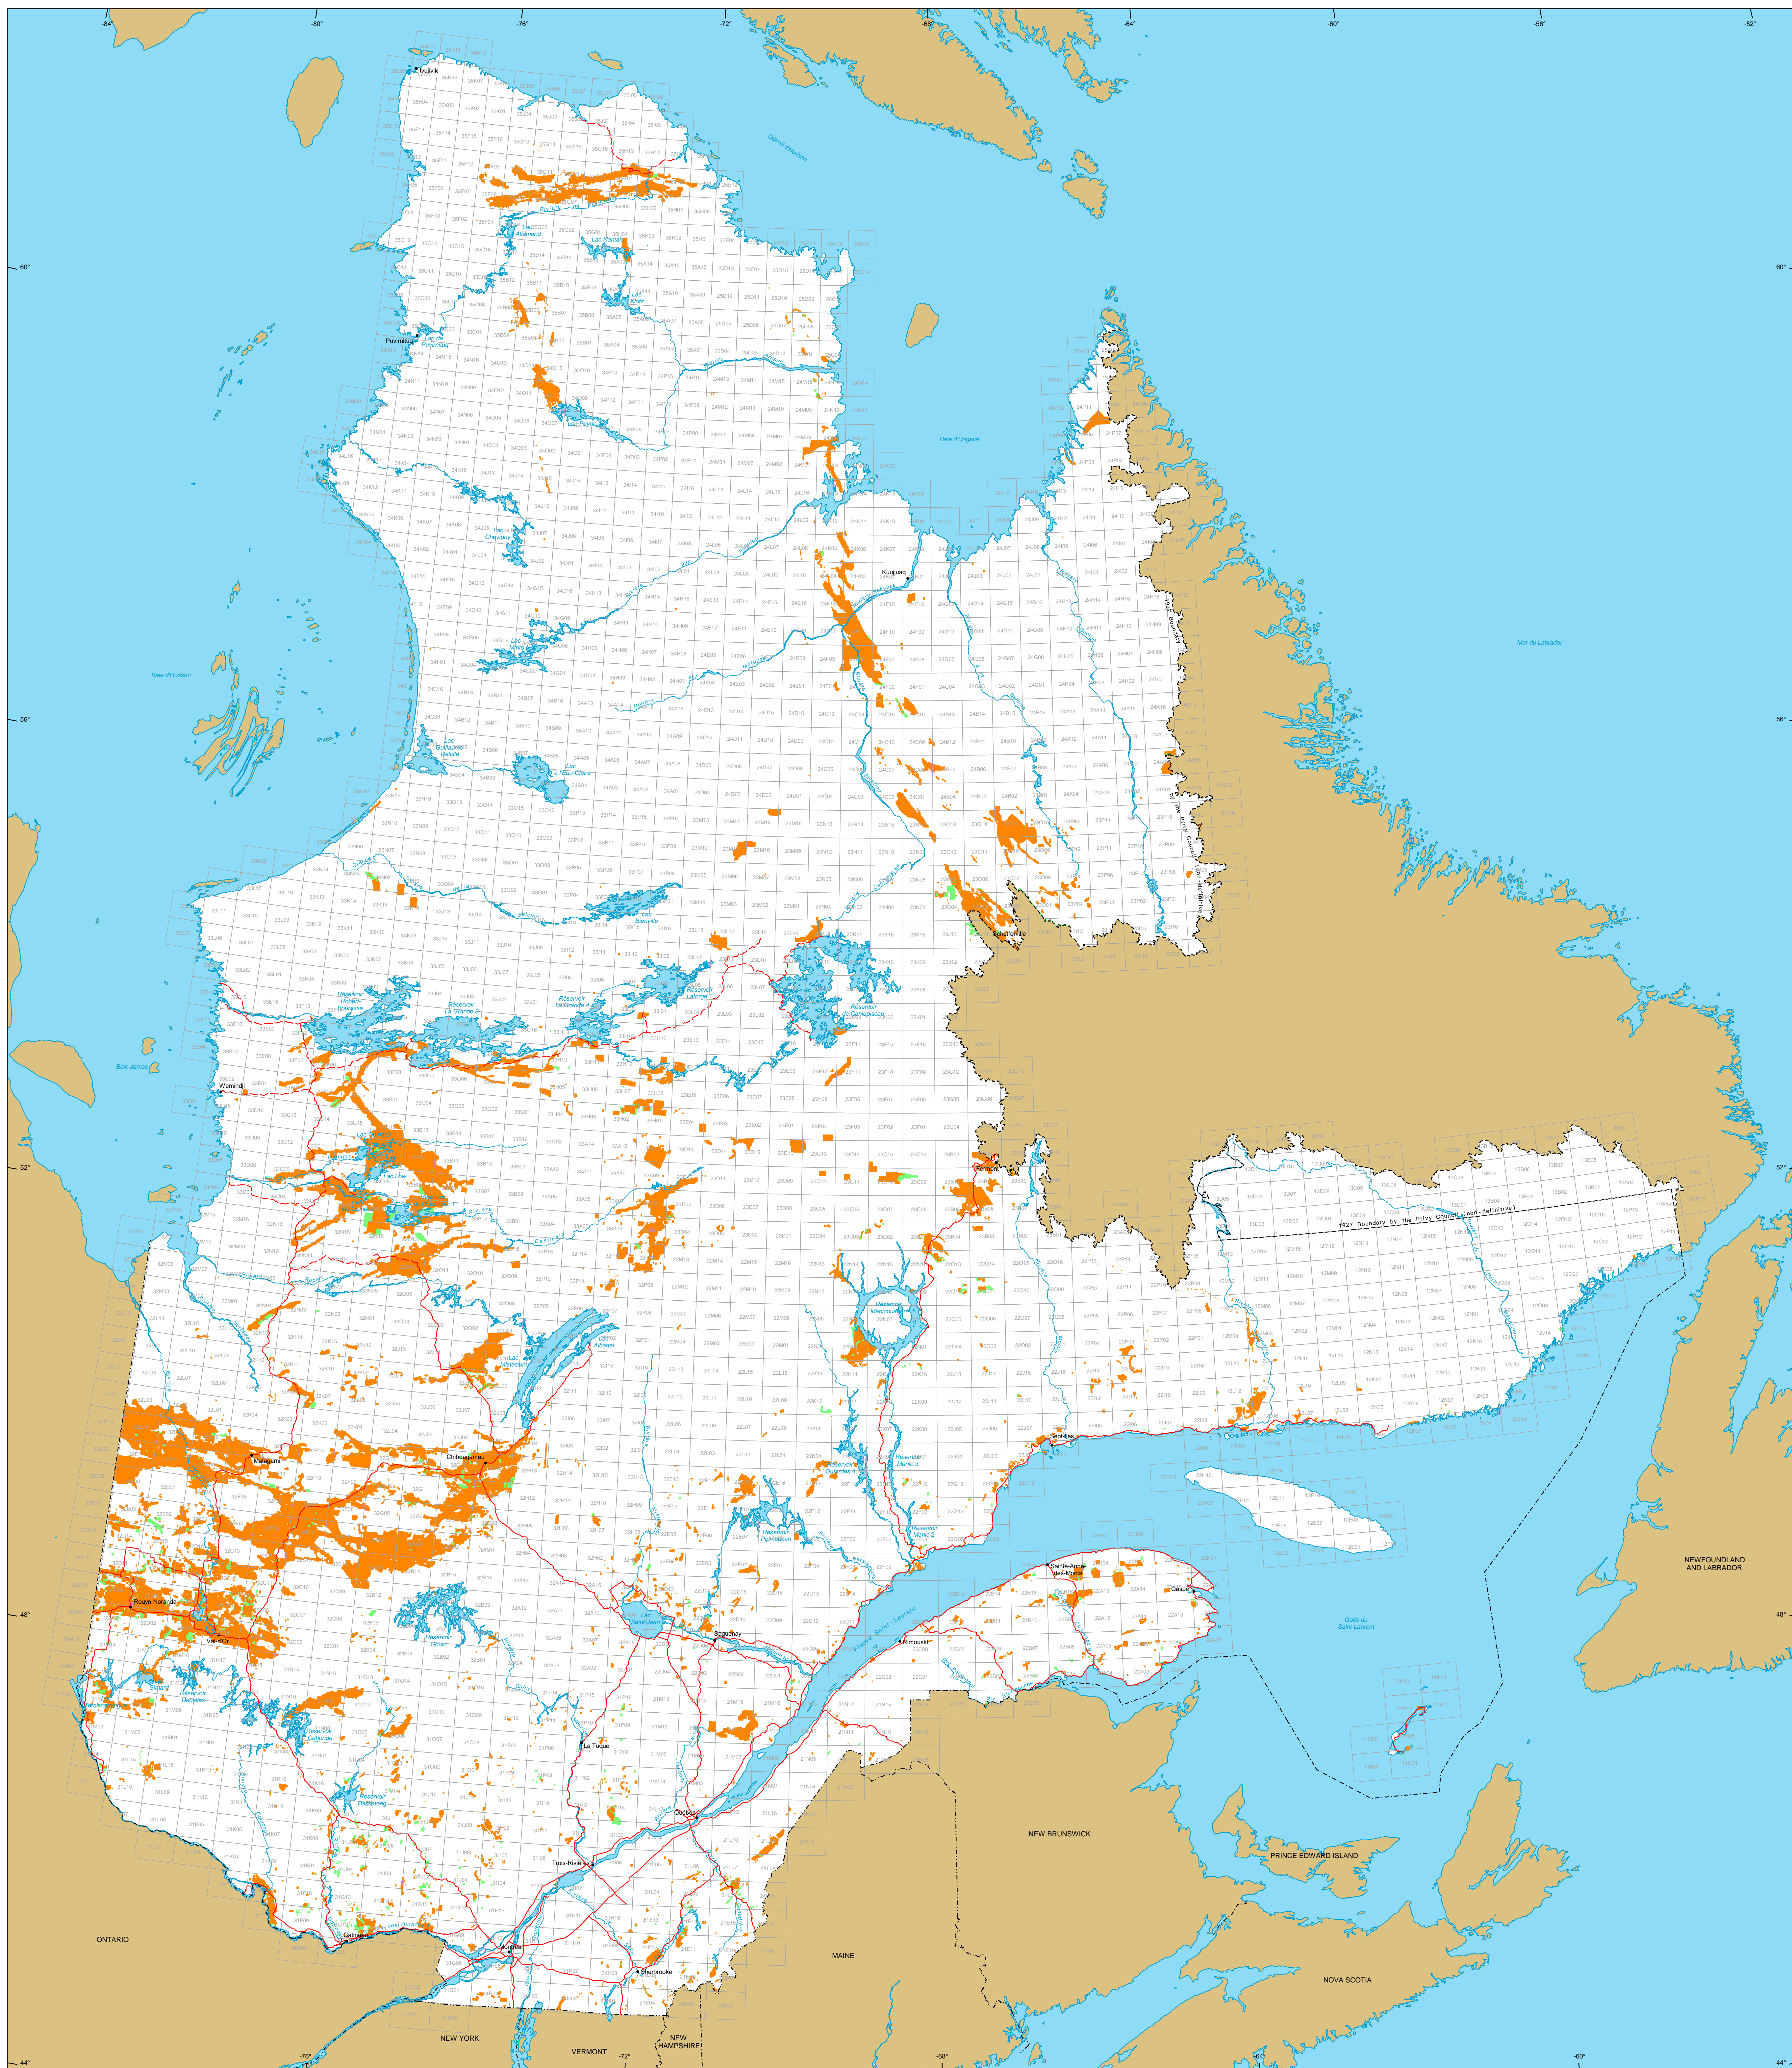

Mining Titles in Québec

Mining Titles
Active
Number: 155 054 titles
Area: 7 608 723 ha
Percentage of land: 4.6%

Pending
(Claims only)
Number: 7 511 titles
Area: 377 551 ha

Border
International
Interprovincial, Interstate
Québec - Newfoundland and Labrador
(This border is not definitive.)

Road Network
Road
Unpaved Road

Hydrography
Lake
River

Populated Place
Other Jurisdiction

1:50 000 NTS Sheets Limits

Area of the Province of Québec: 166 744 100 ha

Sources
Data: Mining Cartographic Reference (BOCMA TM, BOCMA 0M)
Organization: MERN
Year: 2017

© Gouvernement du Québec, November 15, 2017