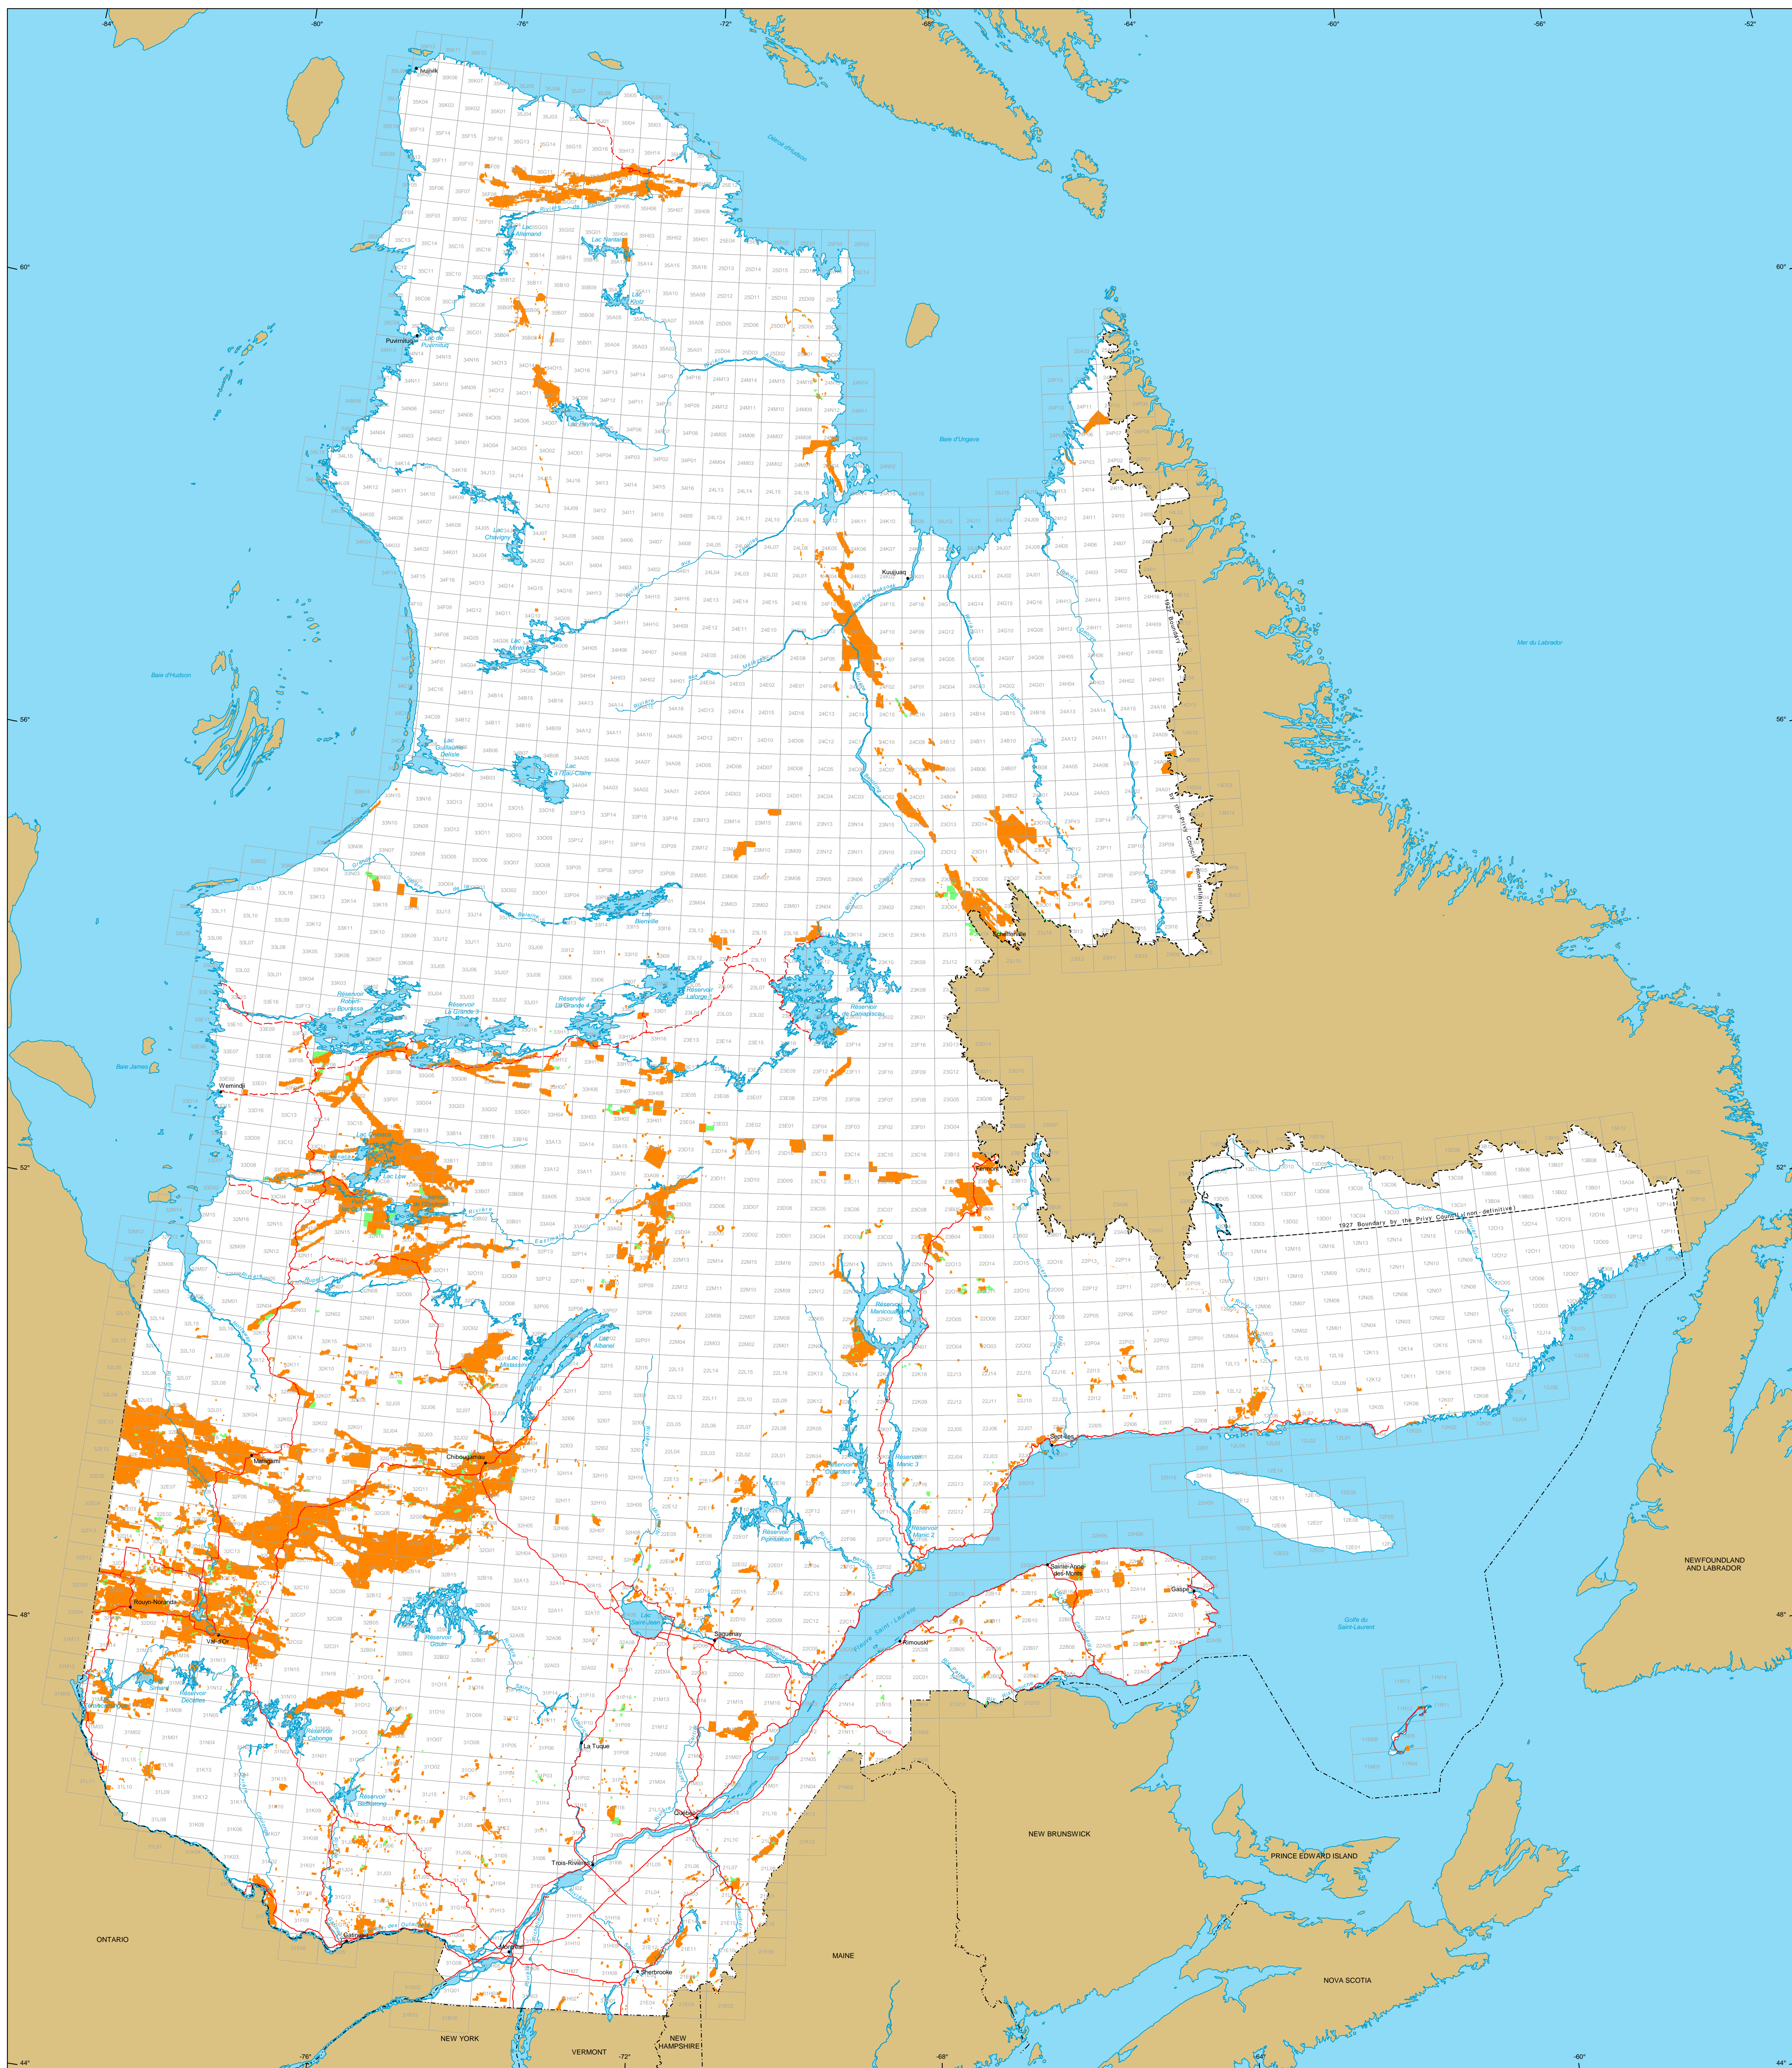

Mining Titles in Québec

Mining Titles
Active
Number : 157 455 titles
Area : 17 728 841 ha
Percentage of land : 4.6%

Pending
(Claims only)
Number : 5 003 titles
Area : 234 528 ha

Border
International
Interprovincial, Interstate
Québec - Newfoundland and Labrador
(This border is not definitive.)

Road Network
Road
Unpaved Road

Hydrography
Lake
River

Populated Place
Other Jurisdiction

1:50 000 NTS Sheets Limits

Area of the Province of Québec : 166 744 100 ha

Sources
Data : MERN, 2017
Cartographic Reference : (SOGA TM, BOCCA SM), MERN, 2011

© Gouvernement du Québec, December 6th, 2017