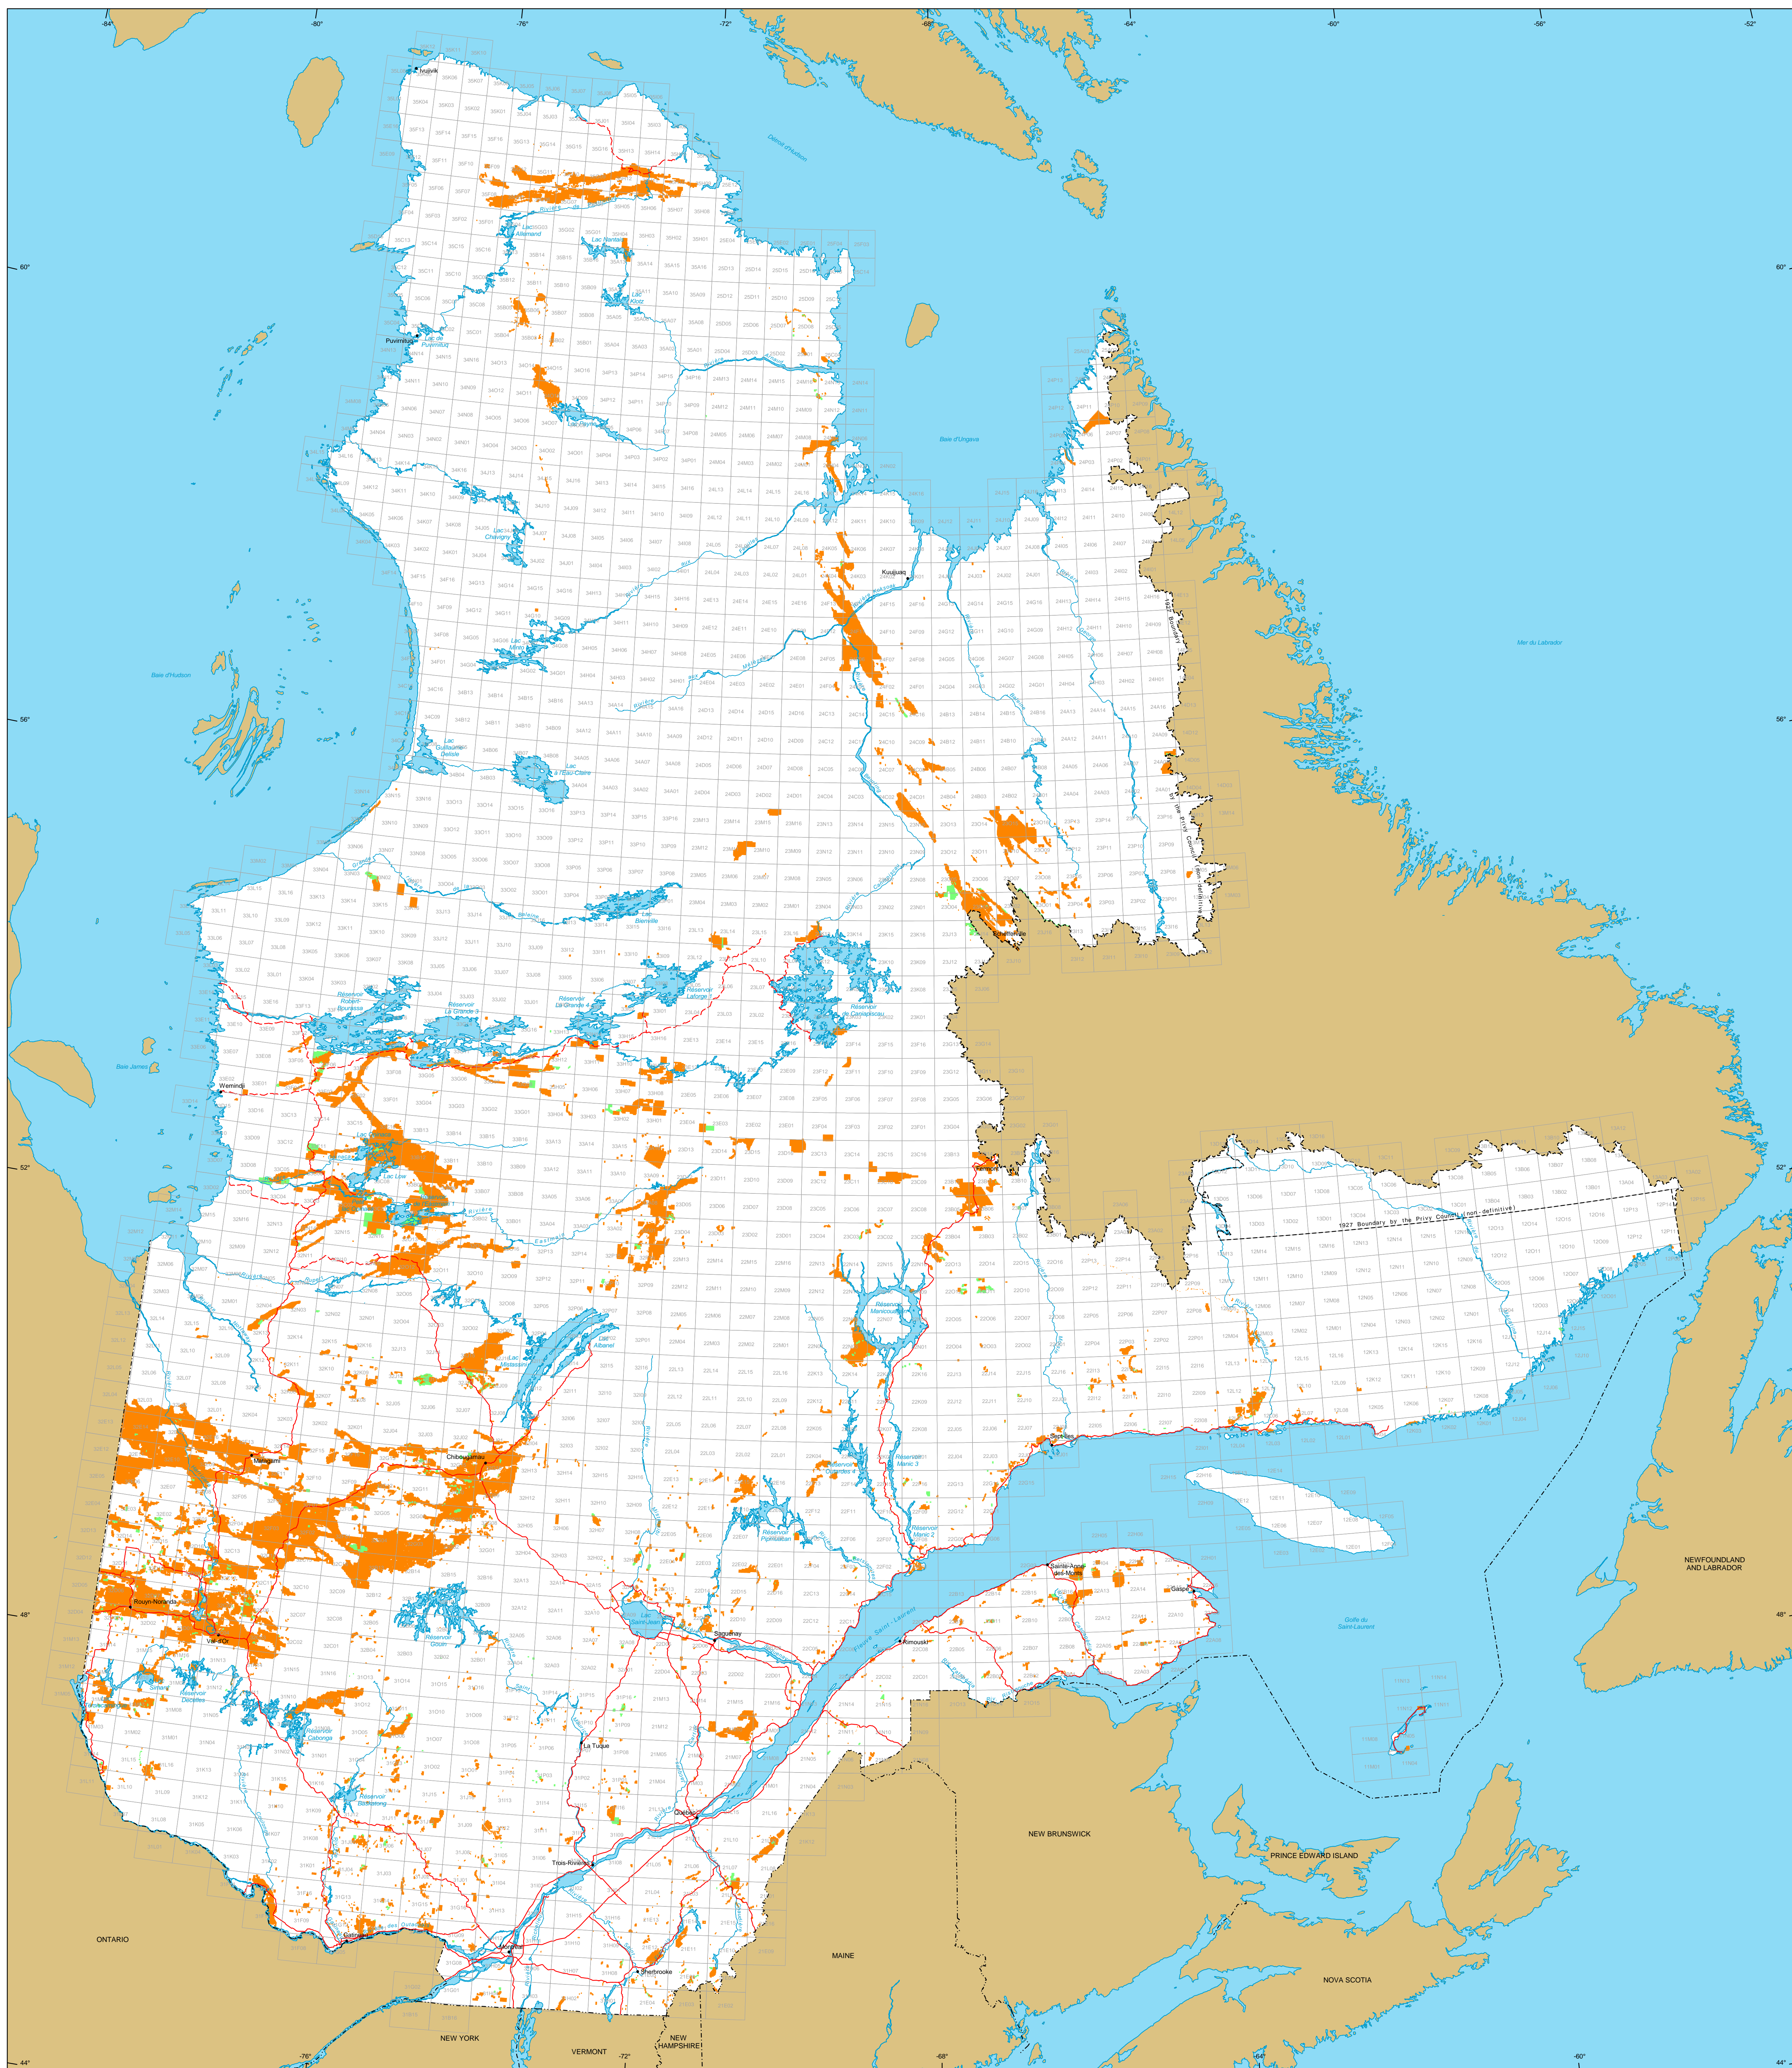

Mining Titles in Québec

Mining Titles
Active
Number: 157 278 titles
Area: 17 710 541 ha
Percentage of land: 4.6%

Border
International
Interprovincial, Interstate
Québec - Newfoundland and Labrador
(This border is not definitive.)

Road Network
Road
Unpaved Road

Hydrography
Lake
River

Populated Place
Other Jurisdiction

1:50 000 NTS Sheets Limits

Area of the Province of Québec: 166 744 100 ha

Sources
Data: Mining Cartographic Reference (BOCMA TM, BOCMA 0M)
Organization: MERN
Year: 2018, 2011

© Gouvernement du Québec, January 8, 2018