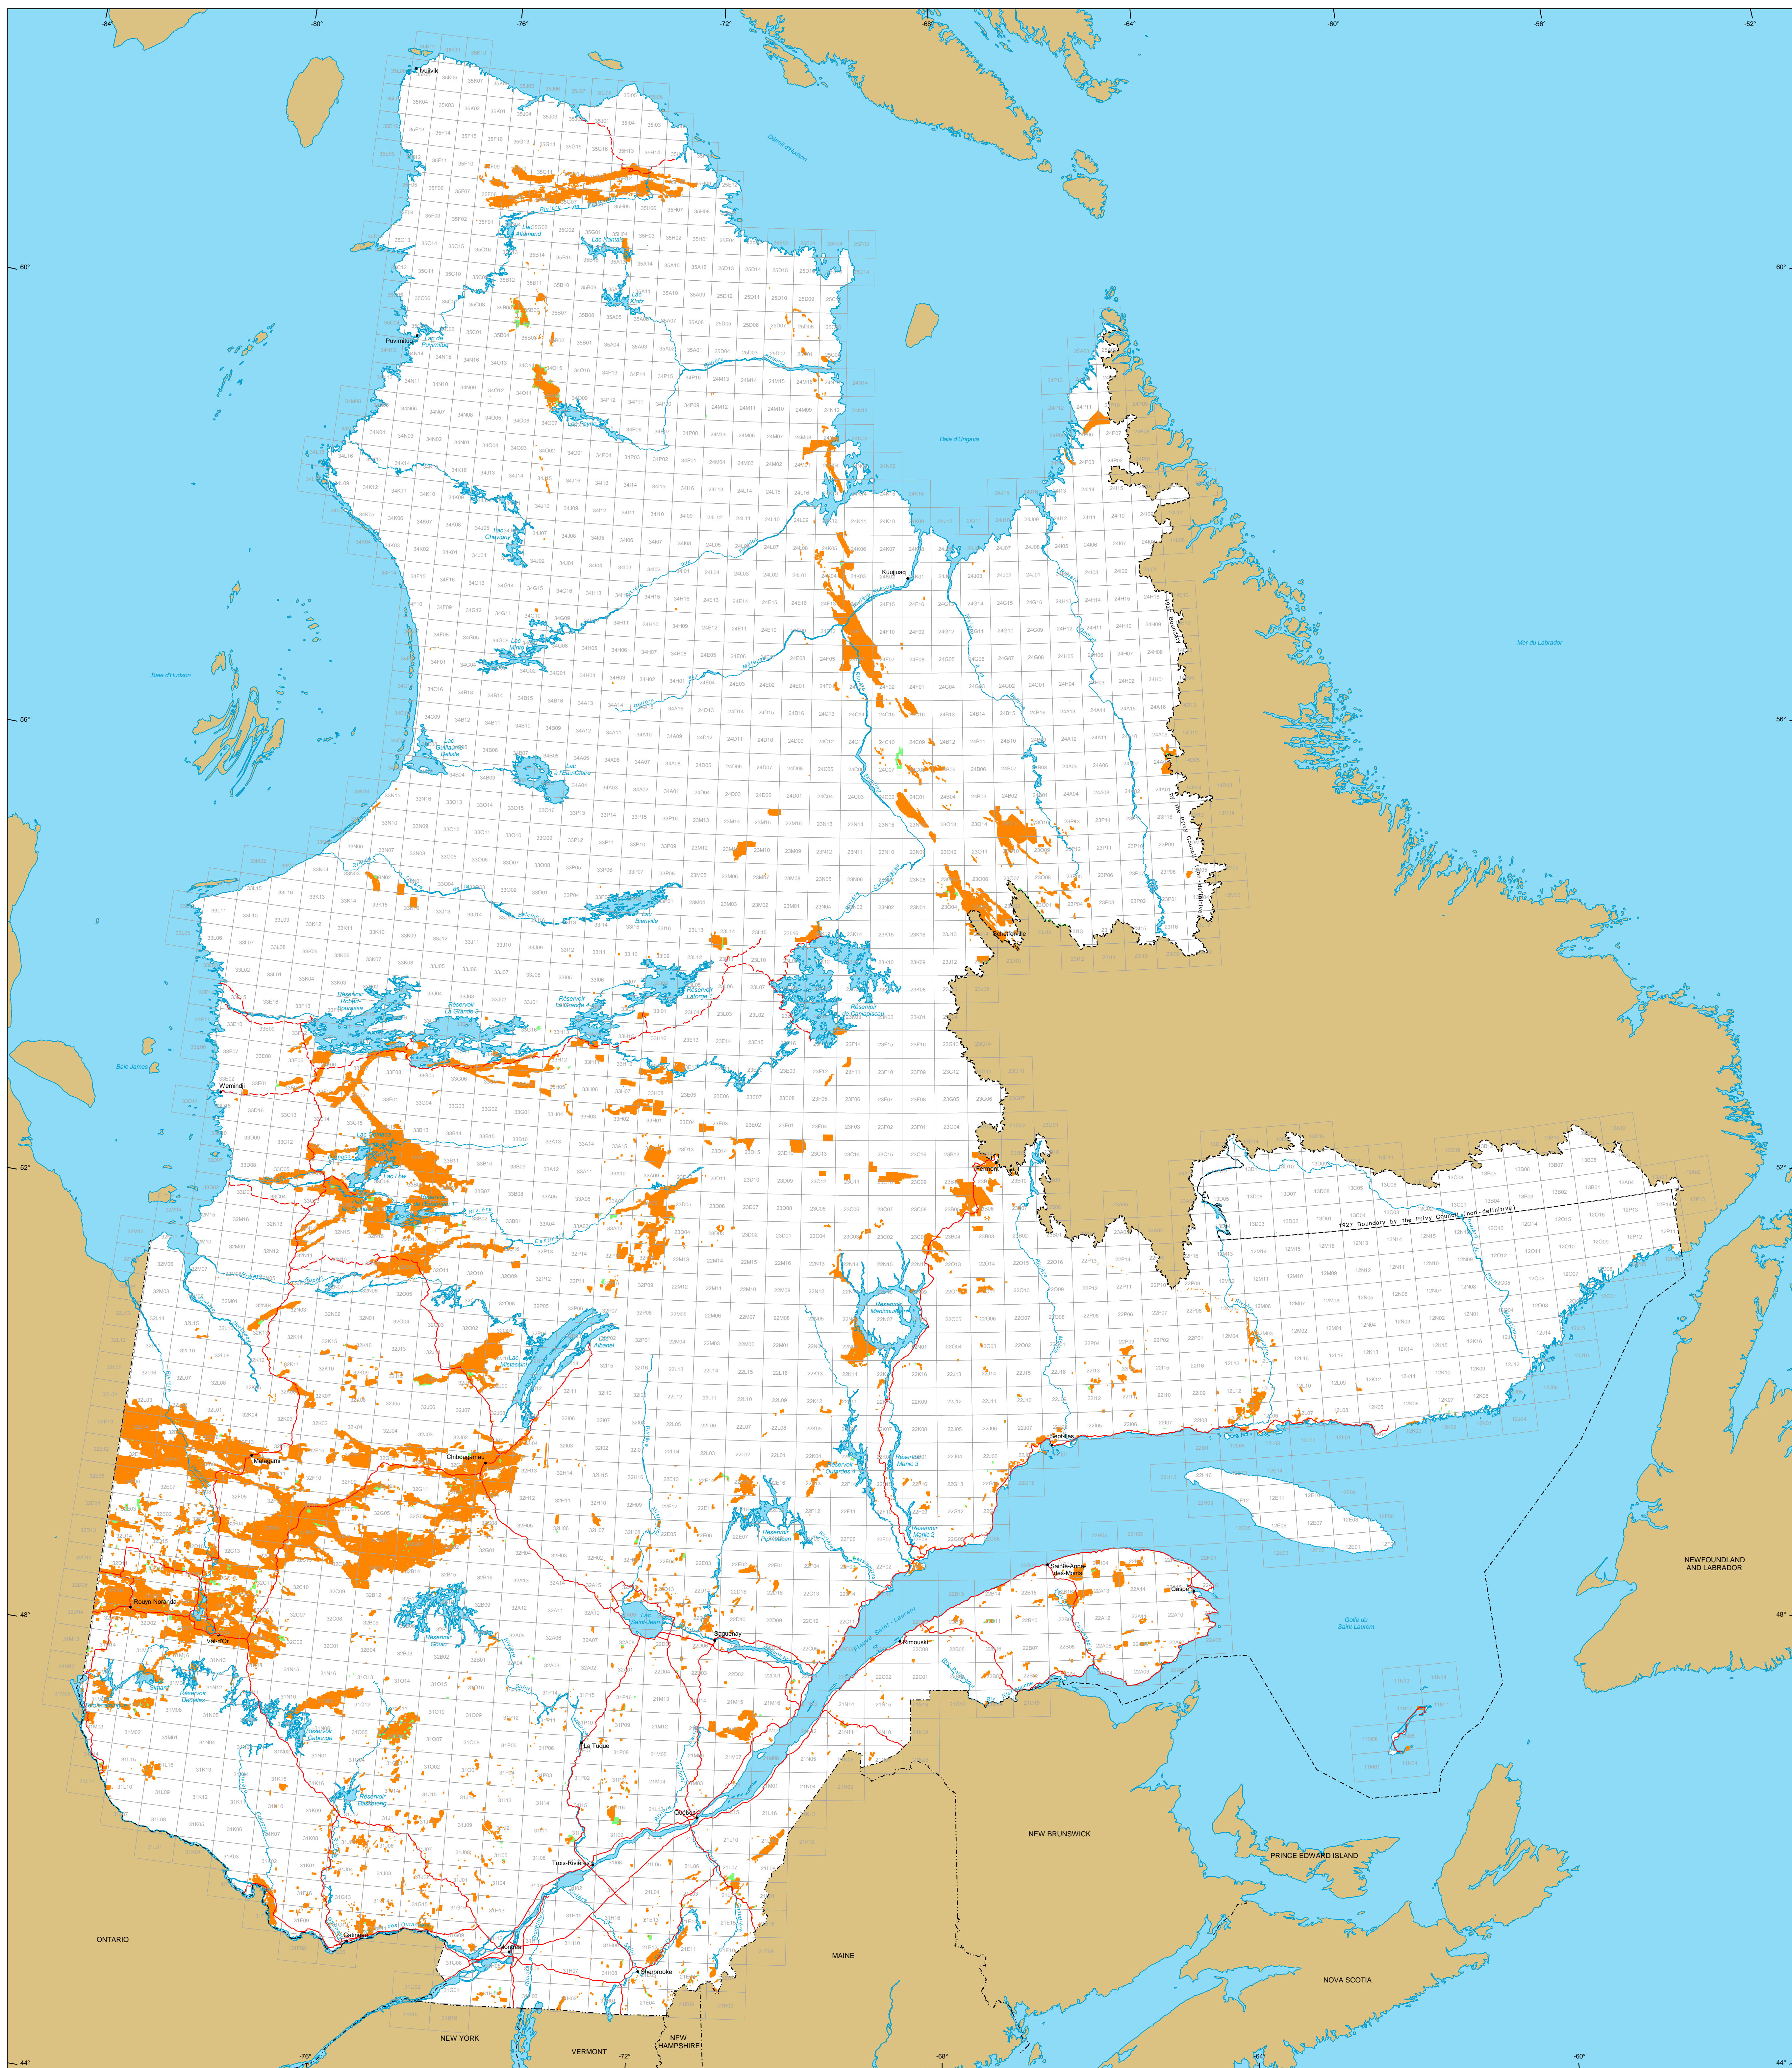

Mining Titles in Québec

Mining Titles

- Active
  - Number: 160 912 titles
  - Area: 7 906 958 ha
  - Percentage of land: 4.7%
- Pending (Claims only)
  - Number: 2 792 titles
  - Area: 129 162 ha

Border

- International
- Interprovincial, Interstate
- Québec - Newfoundland and Labrador (This border is not definitive.)

Road Network

- Road
- Unpaved Road

Hydrography

- Lake
- River

Populated Place

- Other Jurisdiction

1:50 000 NTS Sheets Limits

Area of the Province of Québec: 166 744 100 ha

Sources

Data	Organization	Year
Mining	MERN	2018
Cartographic Reference (SICQA TM, BOCA 0M)	MERN	2011

© Gouvernement du Québec, February 12, 2018