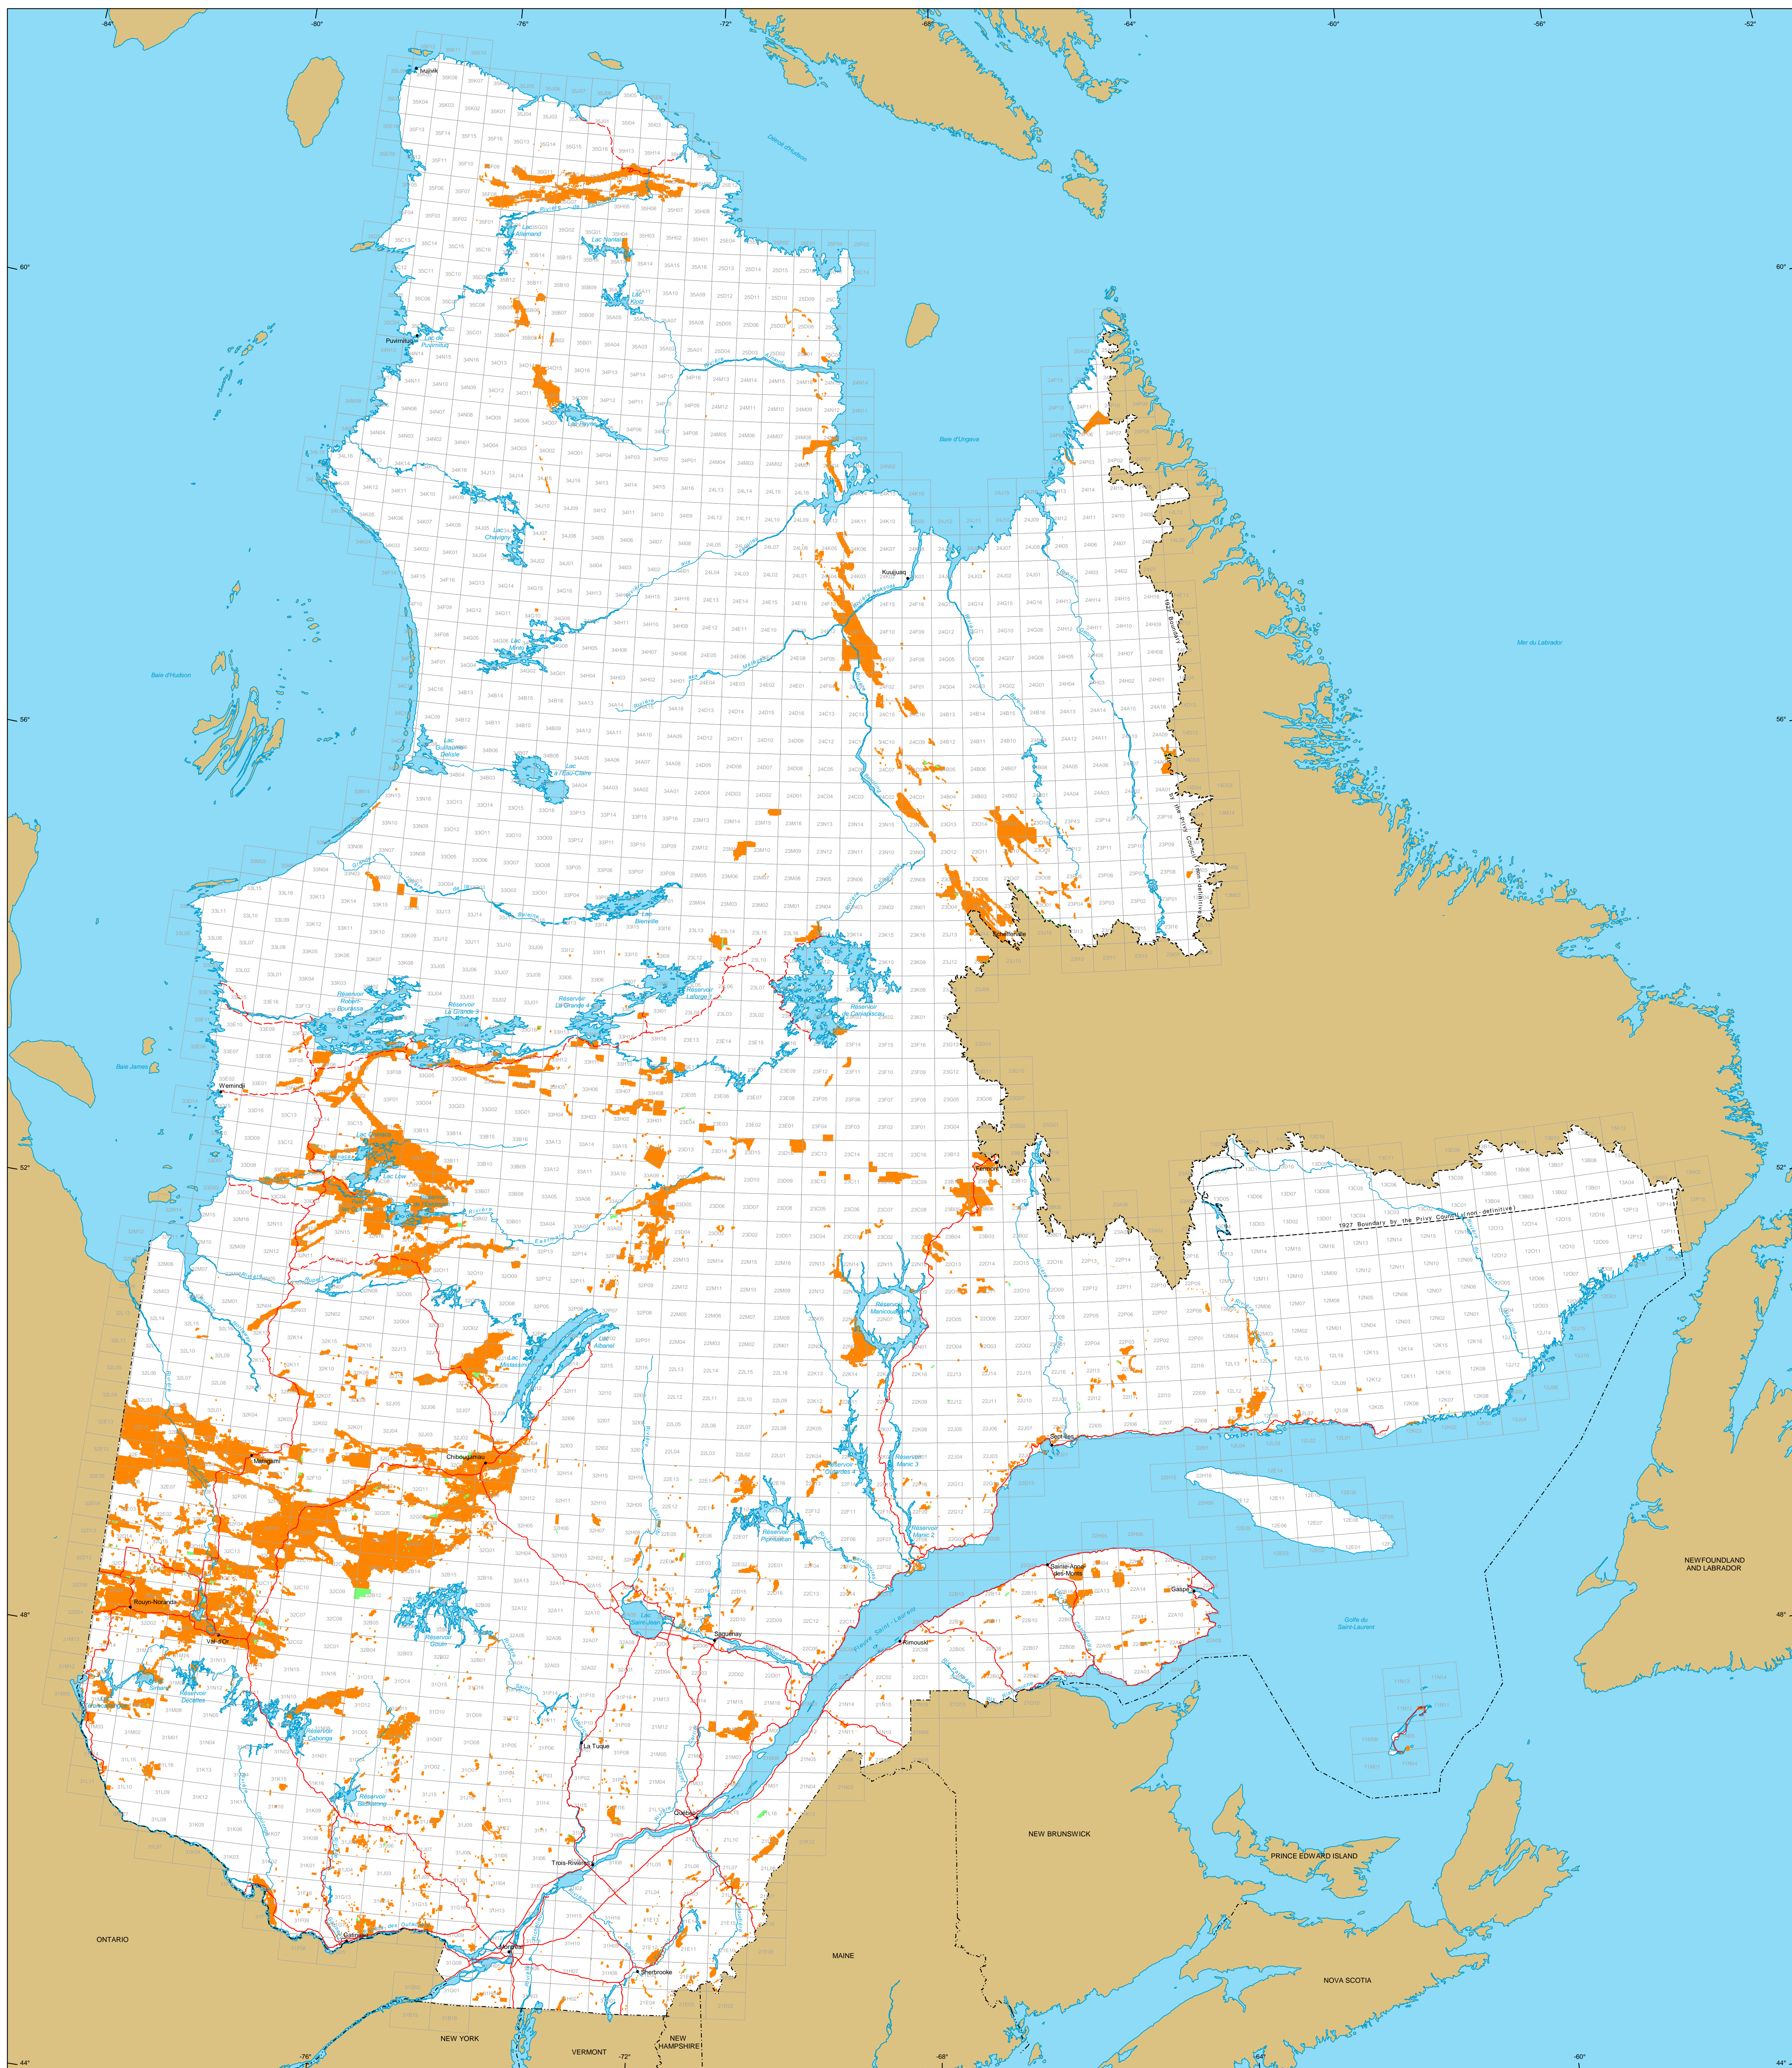

Mining Titles in Québec

Mining Titles
Active
Number: 161 596 titles
Area: 17 957 113 ha
Percentage of land: 4.8%

Pending
(Claims)
Number: 2 144 titles
Area: 64 981 ha

Border
International
Interprovincial, Interstate
Québec - Newfoundland and Labrador
(This border is not definitive.)

Road Network
Road
Unpaved Road

Hydrography
Lake
River

Populated Place
Other Jurisdiction

1:500 000 NTS Sheets Limits

Area of the Province of Québec: 166 744 100 ha

Metadata
Geodesic Datum: NAD 83
Coordinate System: Conic Lambert with two standard parallels (46° and 60°)