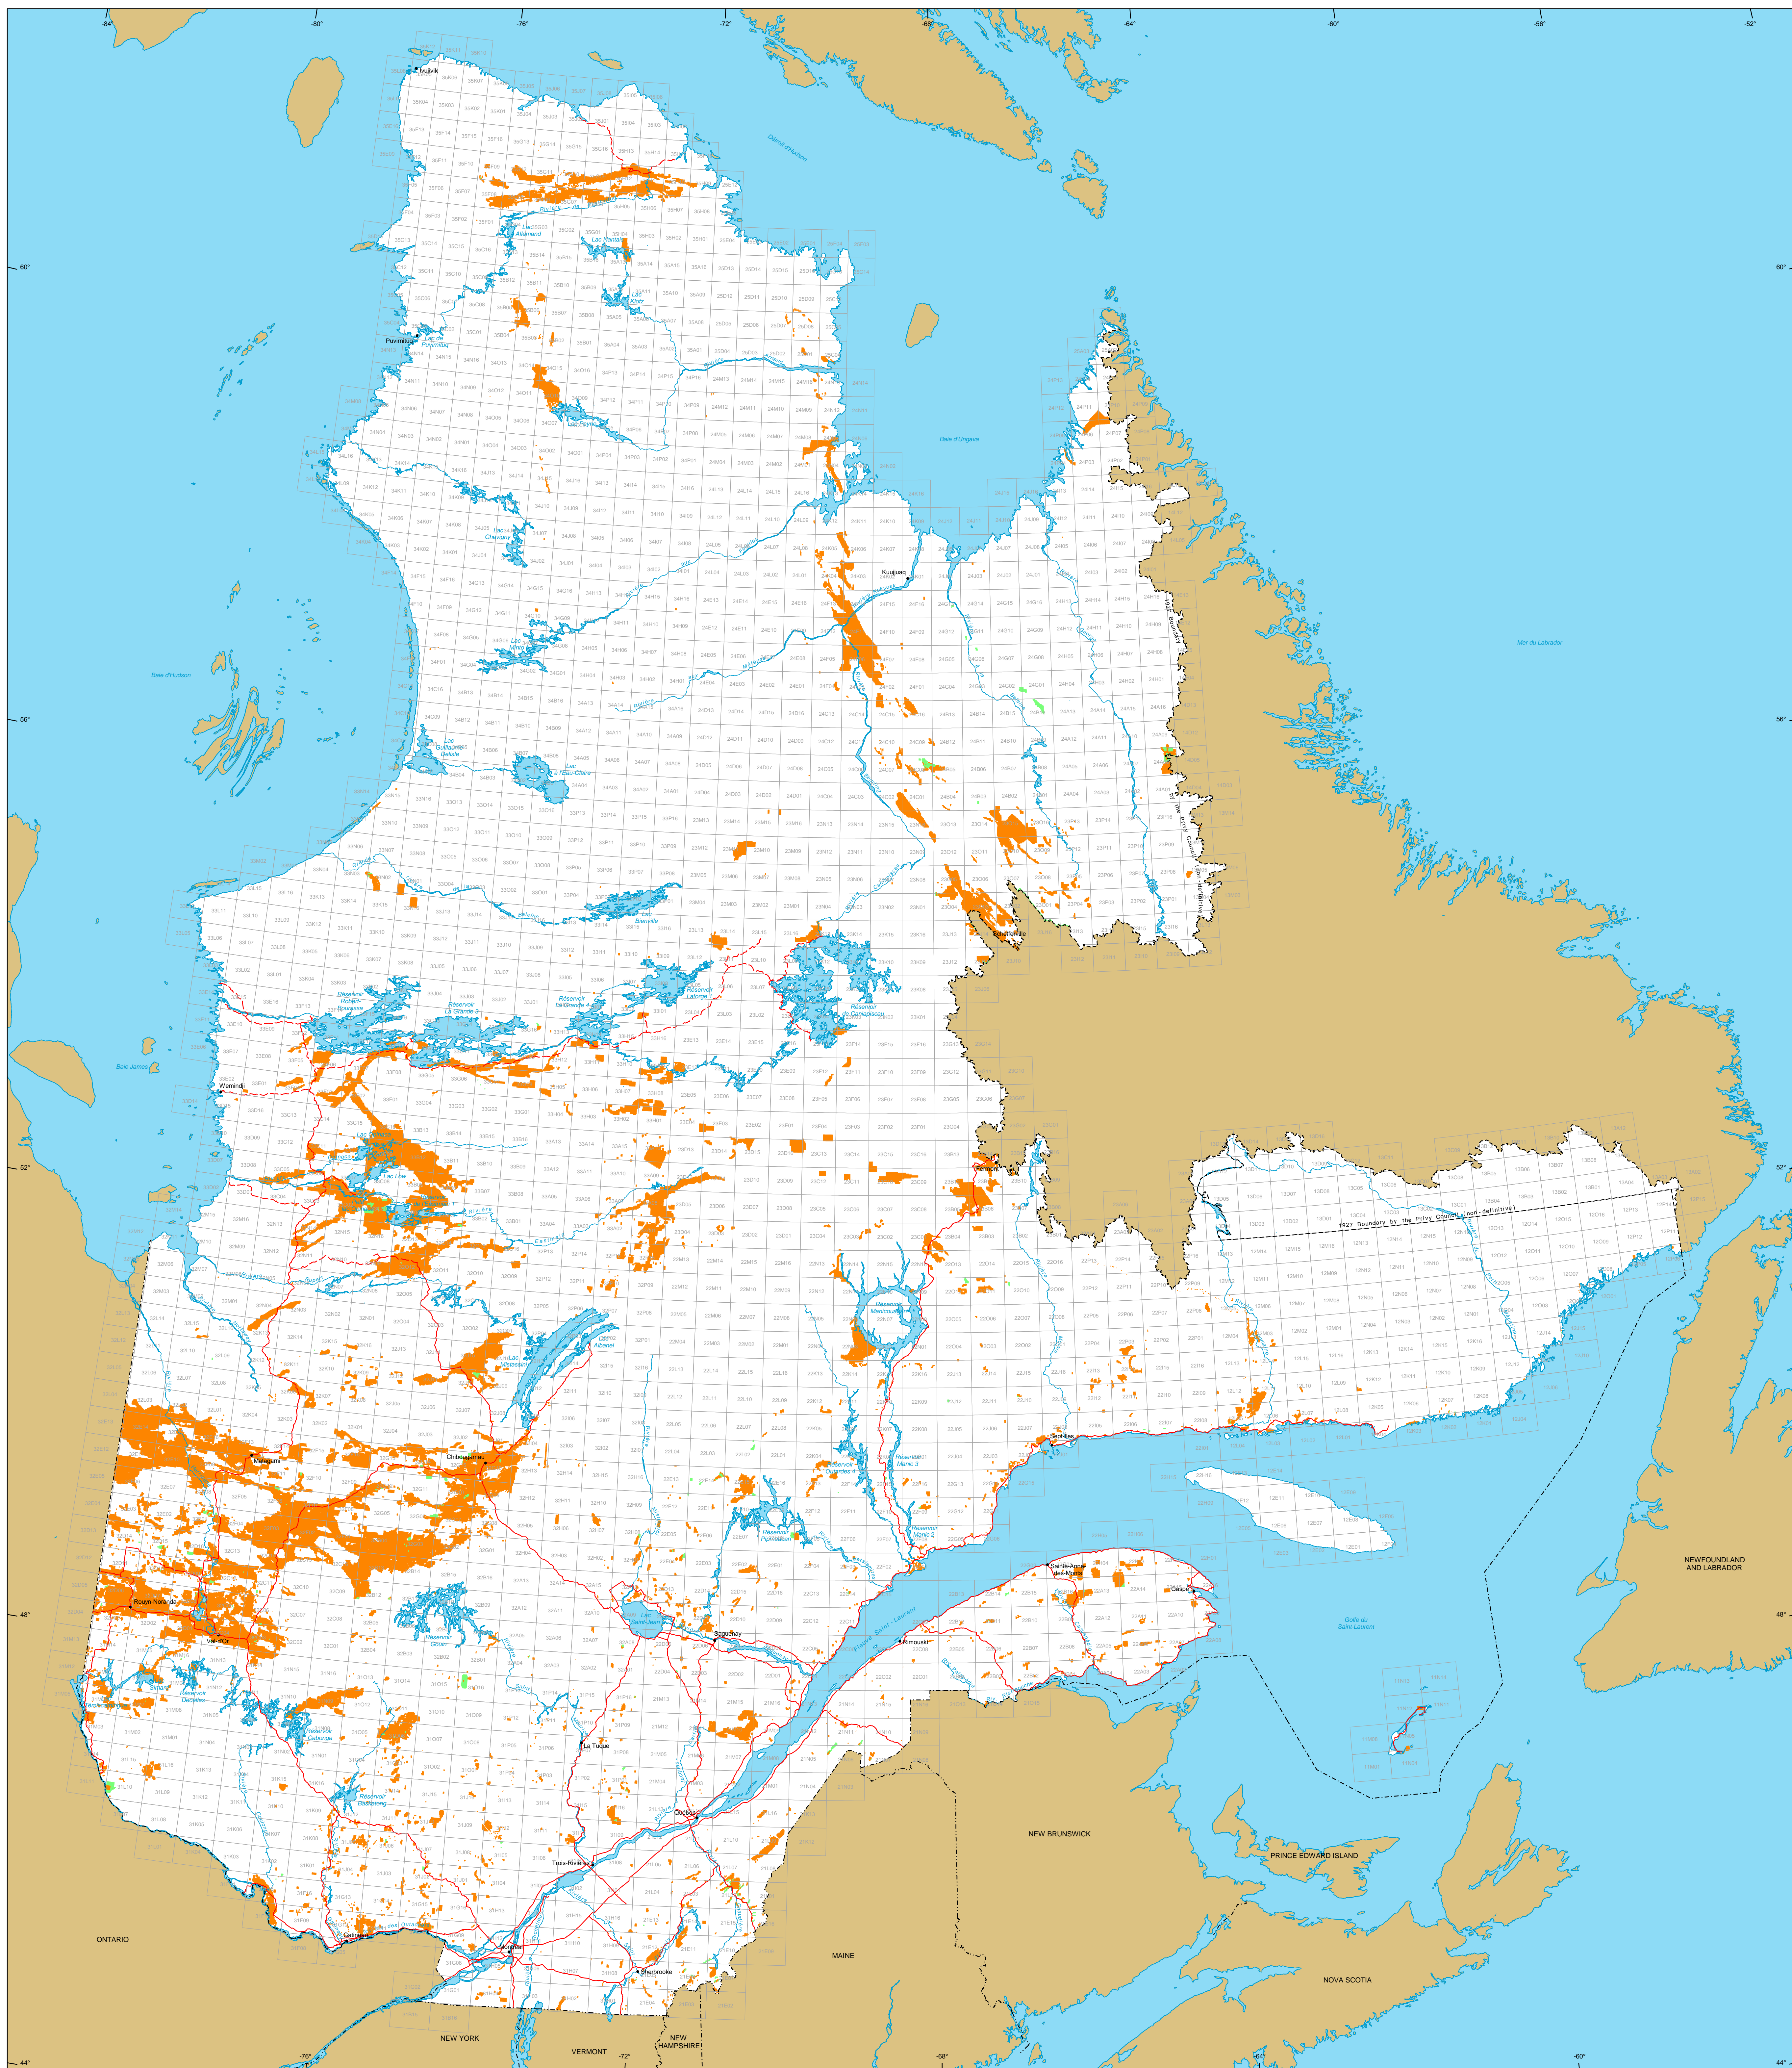

Mining Titles in Québec

Mining Titles
Active
Number: 160 037 titles
Area: 1 965 170 ha
Percentage of land: 4.8%

Pending
(Classified)
Number: 2 388 titles
Area: 106 721 ha

Road Network
Road
Unpaved Road

Hydrography
Lake
River

Populated Place

Other Jurisdiction

1:50 000 NTS Sheets Limits

Area of the Province of Québec: 166 744 100 ha

1:2 500 000
0 50 100 150 km

Sources
Data: Mining Cartographic Reference (BOCMA TM, BOCMA 0M)
Organization: MERN
Year: 2018, 2011

© Gouvernement du Québec, April 5, 2018