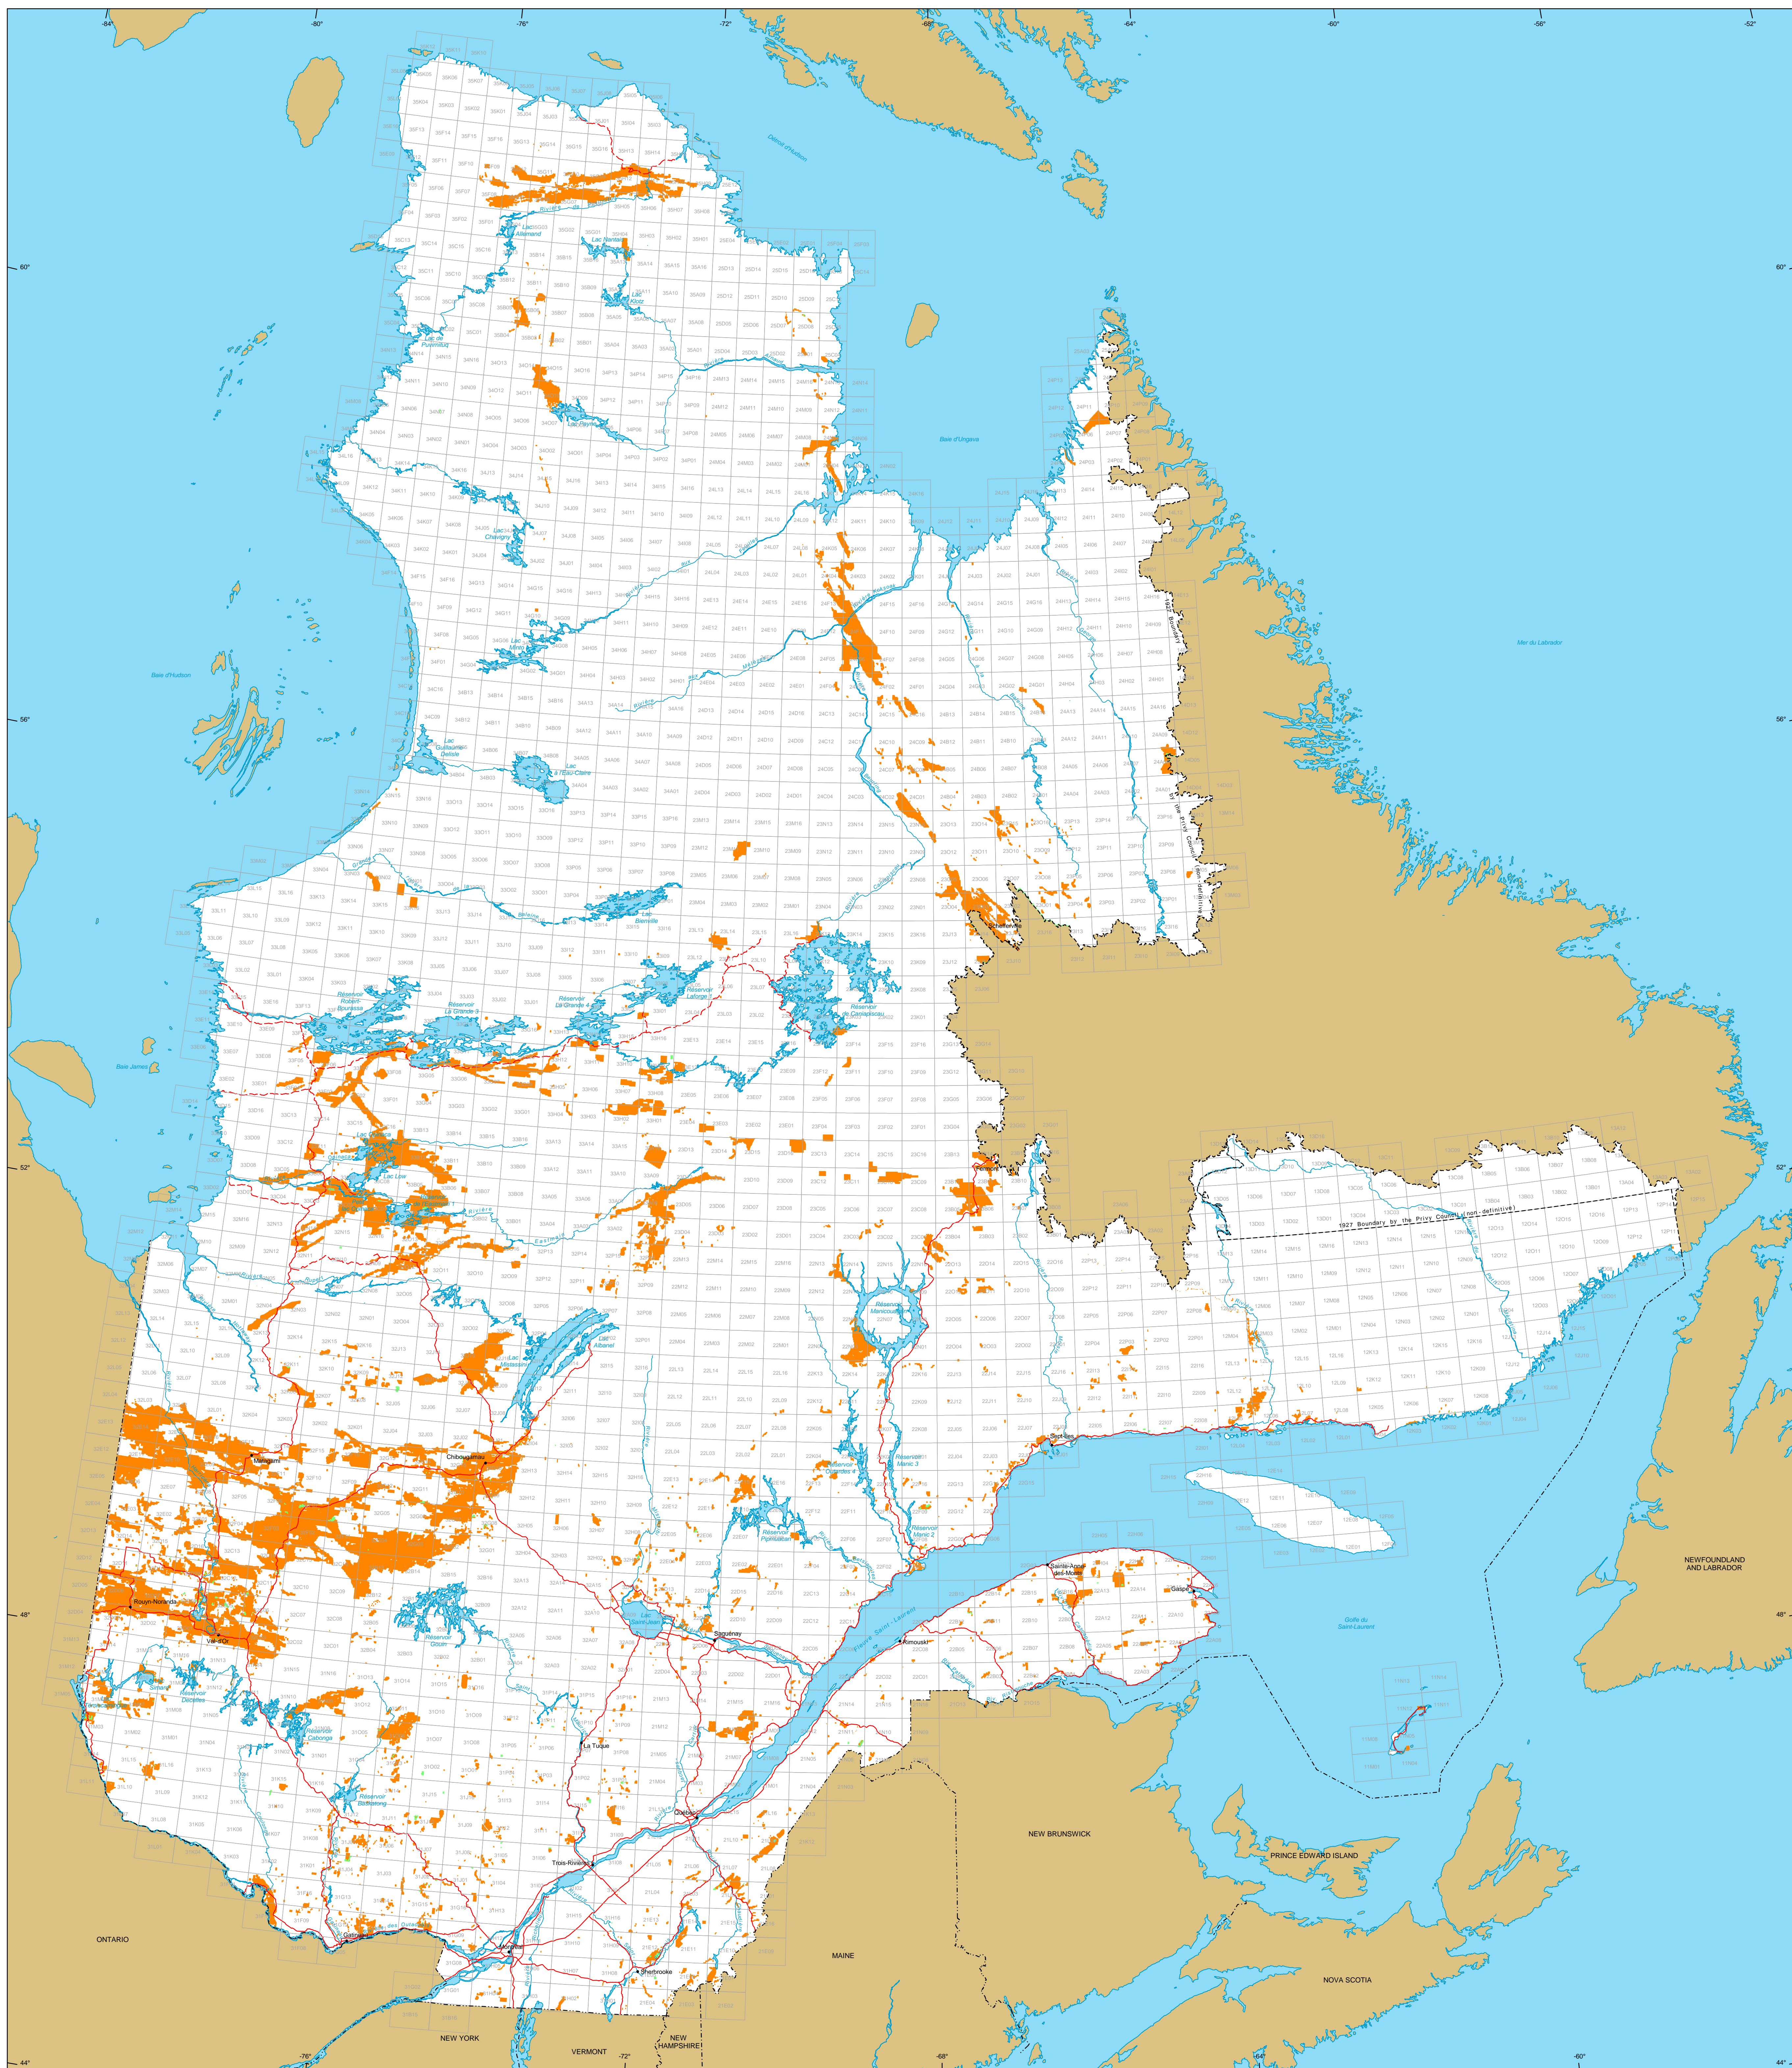

Mining Titles in Québec

Mining Titles

- Active
  - Number: 154 645 titles
  - Area: 7 628 965 ha
  - Percentage of land: 4.6%
- Pending (Classified)
  - Number: 1 228 titles
  - Area: 48 289 ha

Border

- International
- Interprovincial, Interstate
- Québec - Newfoundland and Labrador (This border is not definitive.)

Road Network

- Road
- Unpaved Road

Hydrography

- Lake
- River

Populated Place

- Other Jurisdiction

1:50 000 NTS Sheets Limits

Area of the Province of Québec: 166 744 100 ha

Metadata

Geodesic Datum: NAD 83
Coordinate System: Conic Lambert with two standard parallels (46° and 60°)

Sources

Data	Organization	Year
Mining Cartographic Reference (SICQA TM, SICQA SM)	MERN	2018
	MERN	2011

© Gouvernement du Québec, August 9, 2018