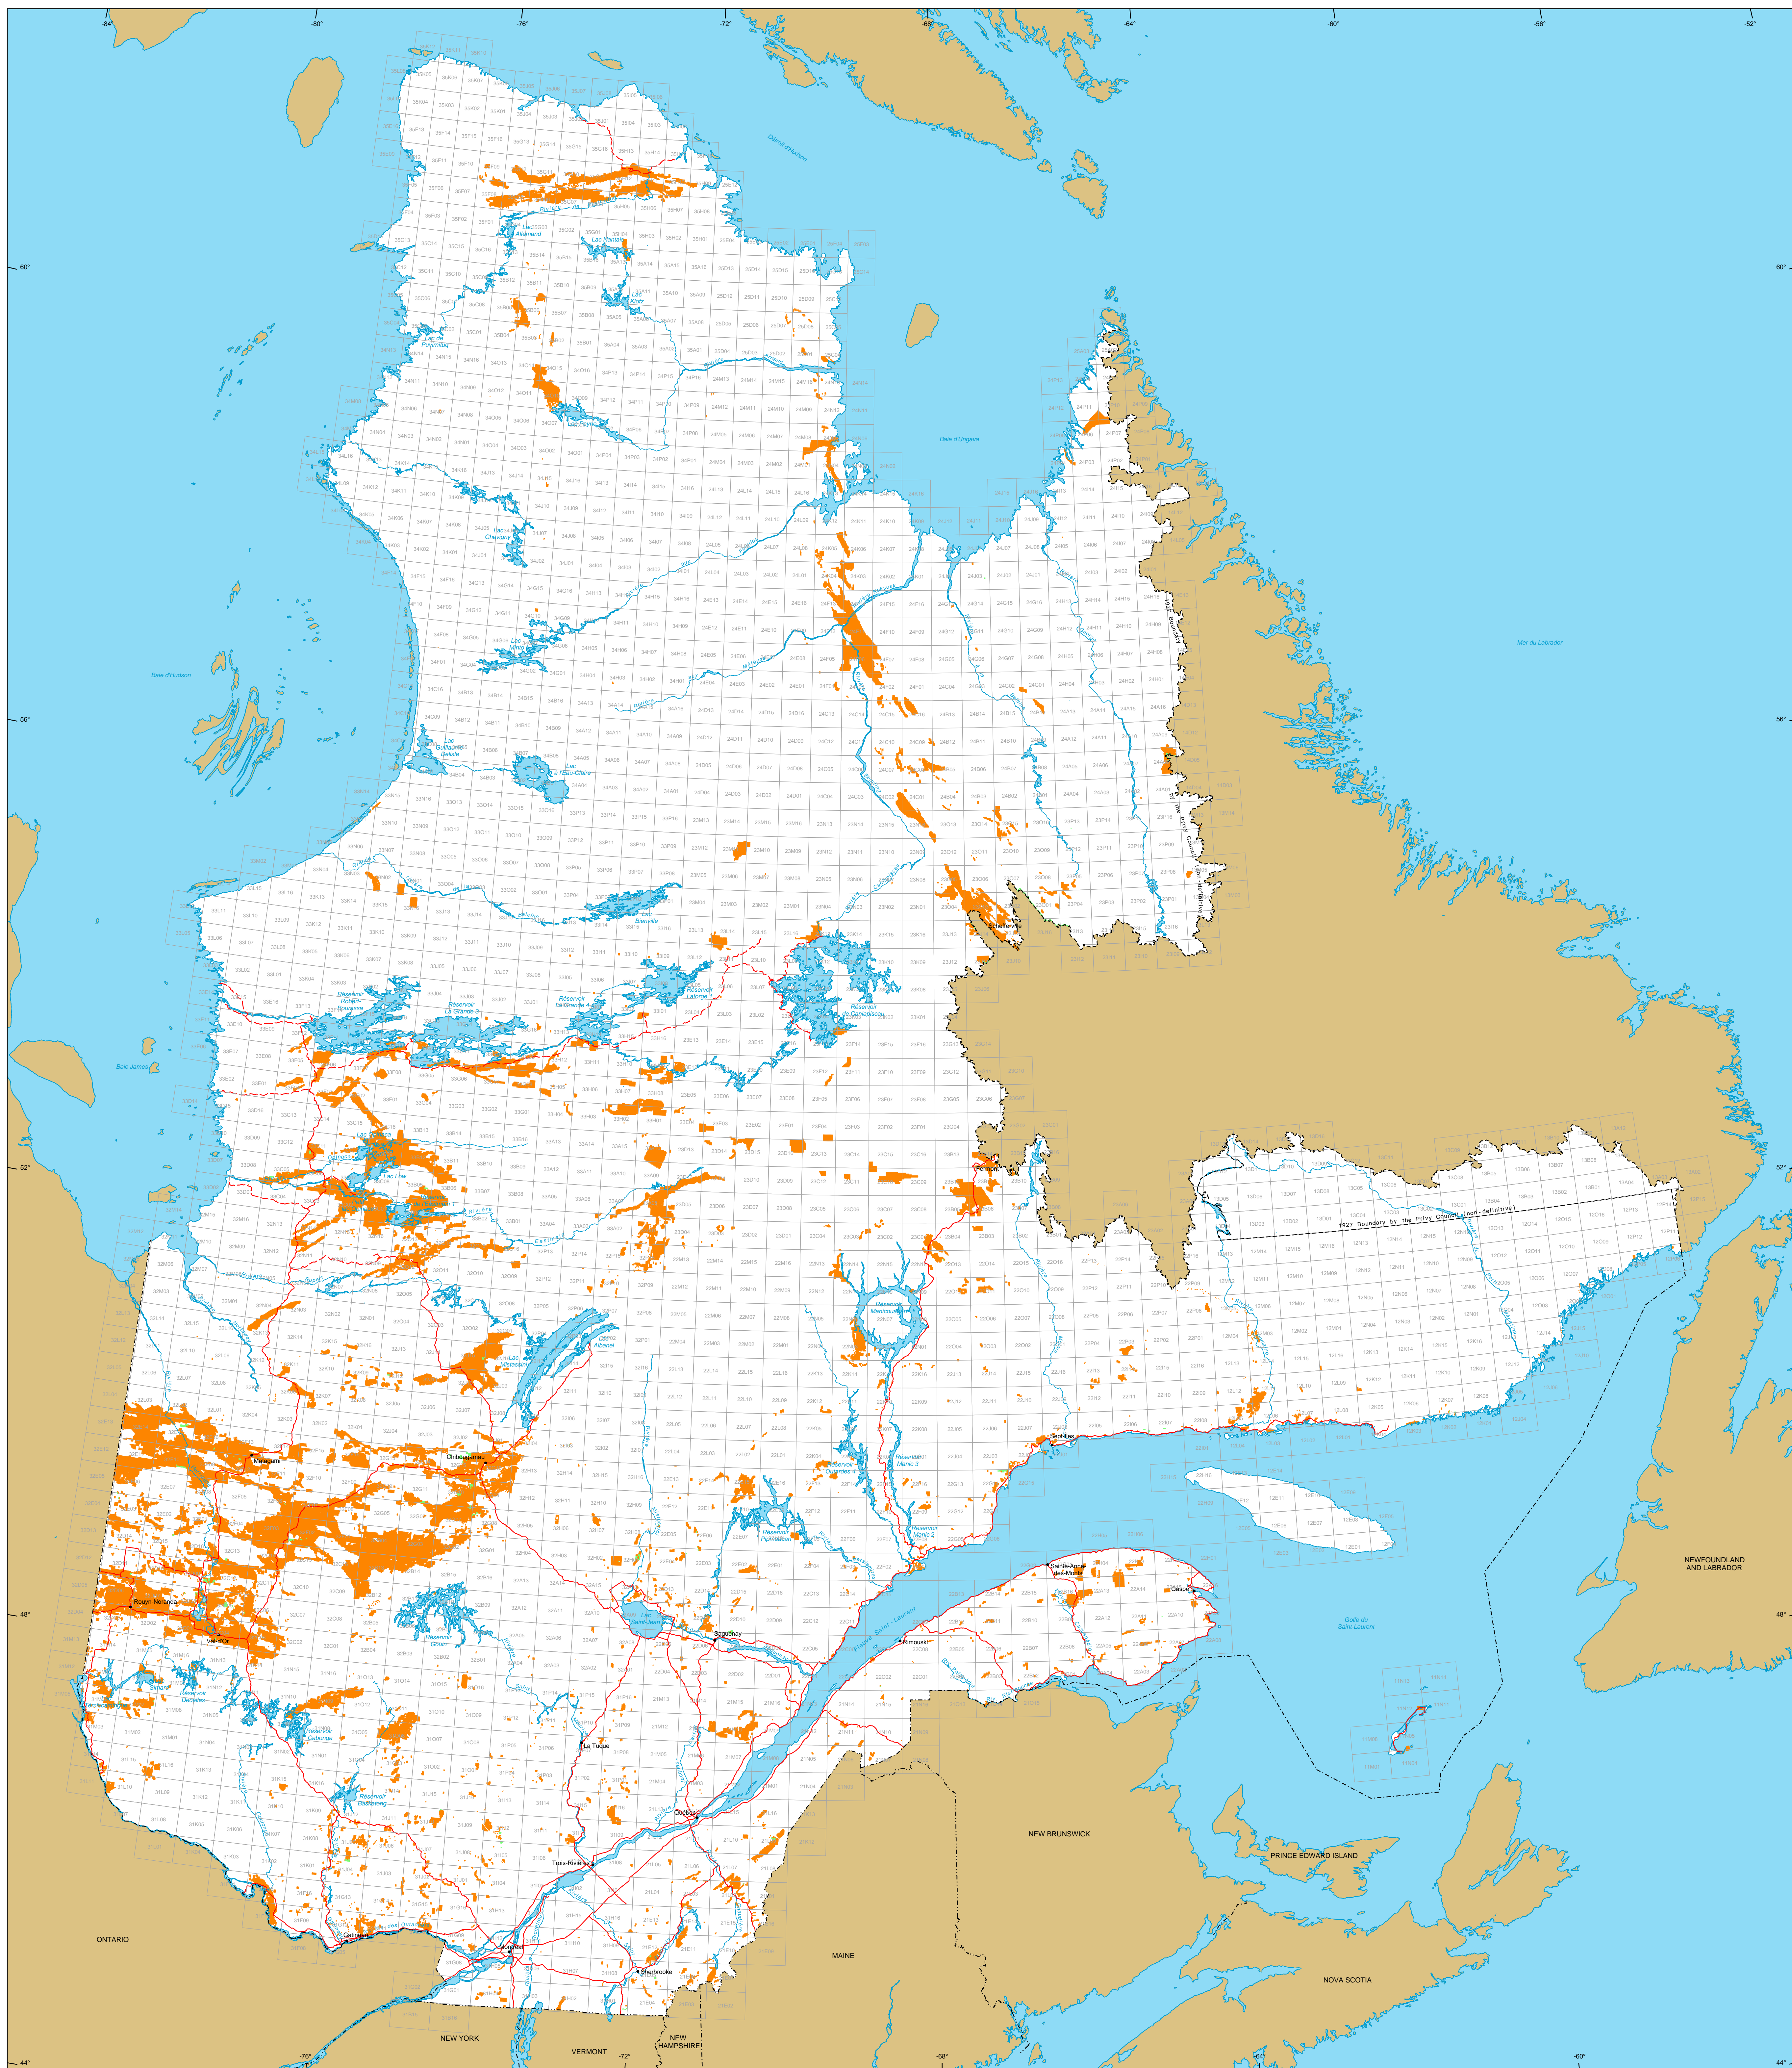

Mining Titles in Québec

Mining Titles
Active
Number: 152 878 titles
Area: 1 939 642 ha
Percentage of land: 4.5%

Pending
(Classified)
Number: 925 titles
Area: 38 954 ha

Border
International
Interprovincial, Interstate
Québec - Newfoundland and Labrador
(This border is not definitive.)

Road Network
Road
Unpaved Road

Hydrography
Lake
River

Populated Place
Other Jurisdiction

1:50 000 NTS Sheets Limits

Area of the Province of Québec: 1 667 444 100 ha

Sources
Data: Mining Cartographic Reference (SICQA TM, SICQA SM)
Organization: MERN
Year: 2018, 2011

© Gouvernement du Québec, September 27, 2018