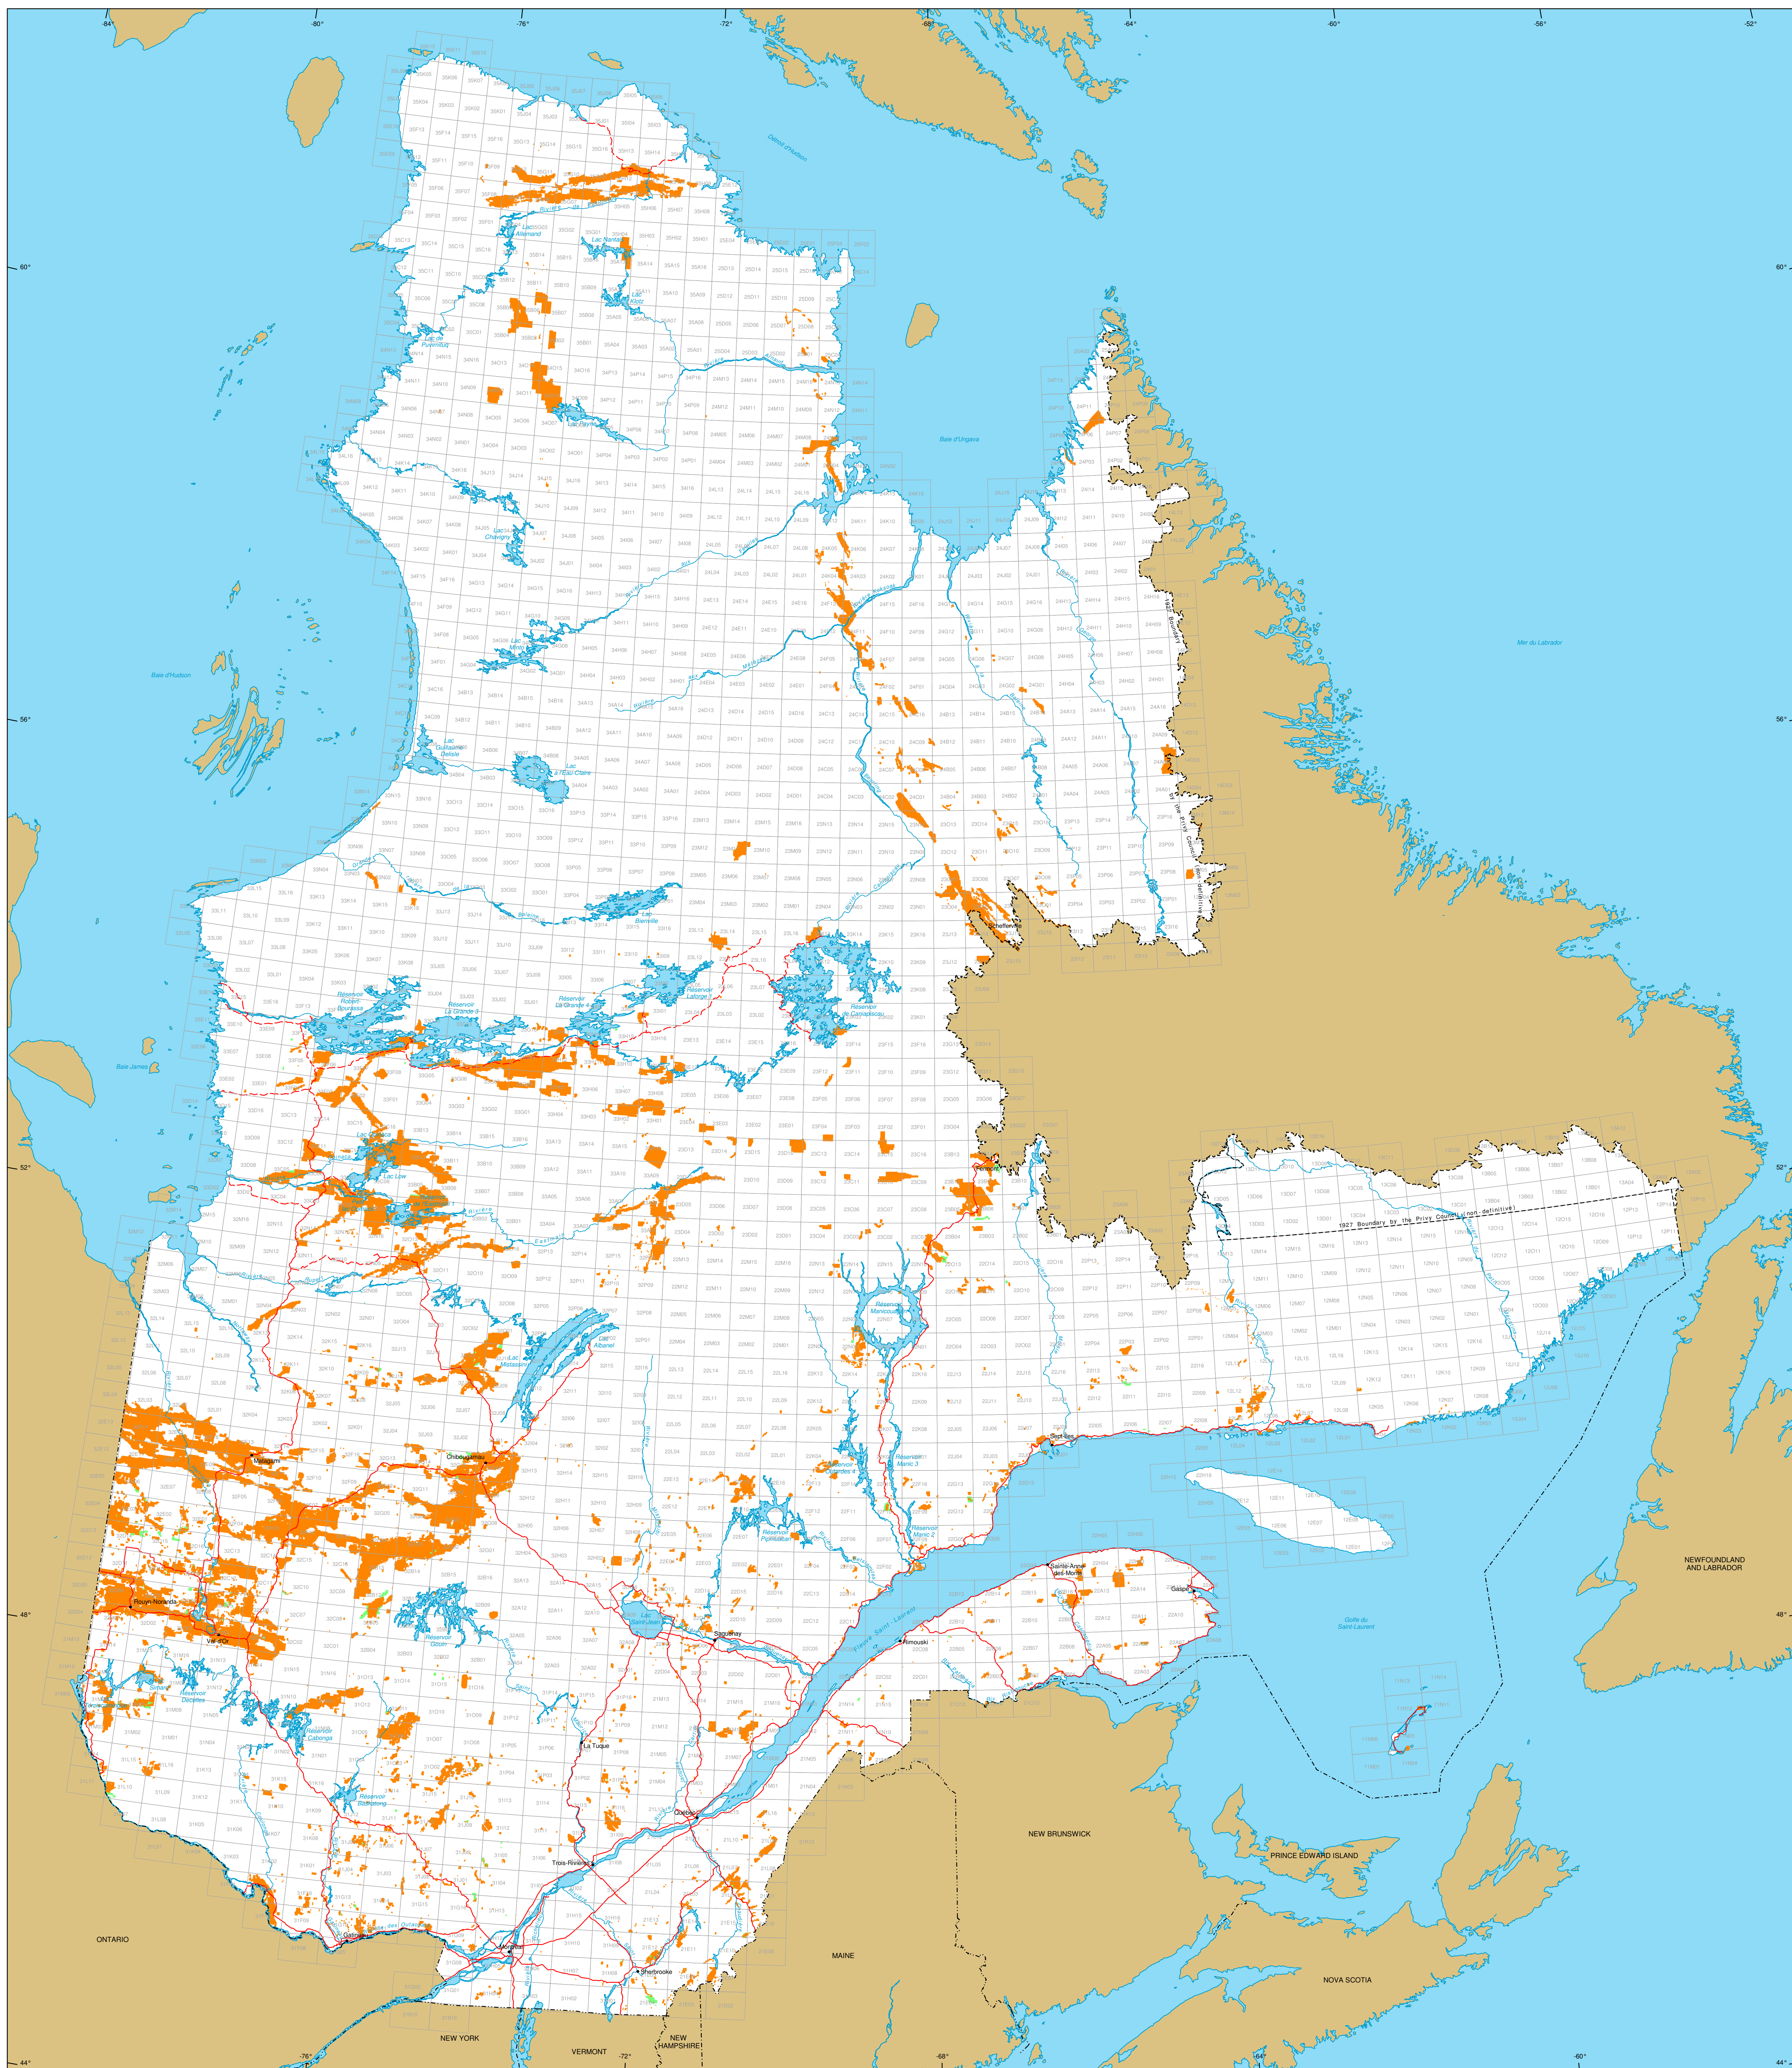

Mining Titles in Québec

Mining Titles
Active
Number: 144 182 titles
Area: 7 065 943 ha
Percentage of land: 4.2%

Pending
(Claims only)
Number: 1 452 titles
Area: 69 870 ha

Border
International
Interprovincial, Interstate
Québec - Newfoundland and Labrador
(This border is not definitive.)

Road Network
Road
Unpaved Road

Hydrography
Lake
River

Populated Place
Other Jurisdiction
1:50 000 NTS Sheets Limits

BEX (Excludes lease to mine surface mineral substances)	570
BM (Mining lease)	116
BNE (Non-excludes lease to mine surface mineral substances)	2 313
CDC (After designated claim after November 22, 2005)	138 130
CL (Staked claim)	2 743
CLD (Staked claim)	168
CM (Mining concession)	140
Total	144 182

Area of the Province of Québec: 166 744 100 ha

Metadata
Geodesic Datum: NAD 83
Coordinate System: Conic Lambert with two standard parallels (46° and 60°)

Sources
Data Organization Year
Mining Cartographic Reference (SICQA 1M, SICQA 5M) MERN MERN 2019 2011

© Gouvernement du Québec, July 31, 2019