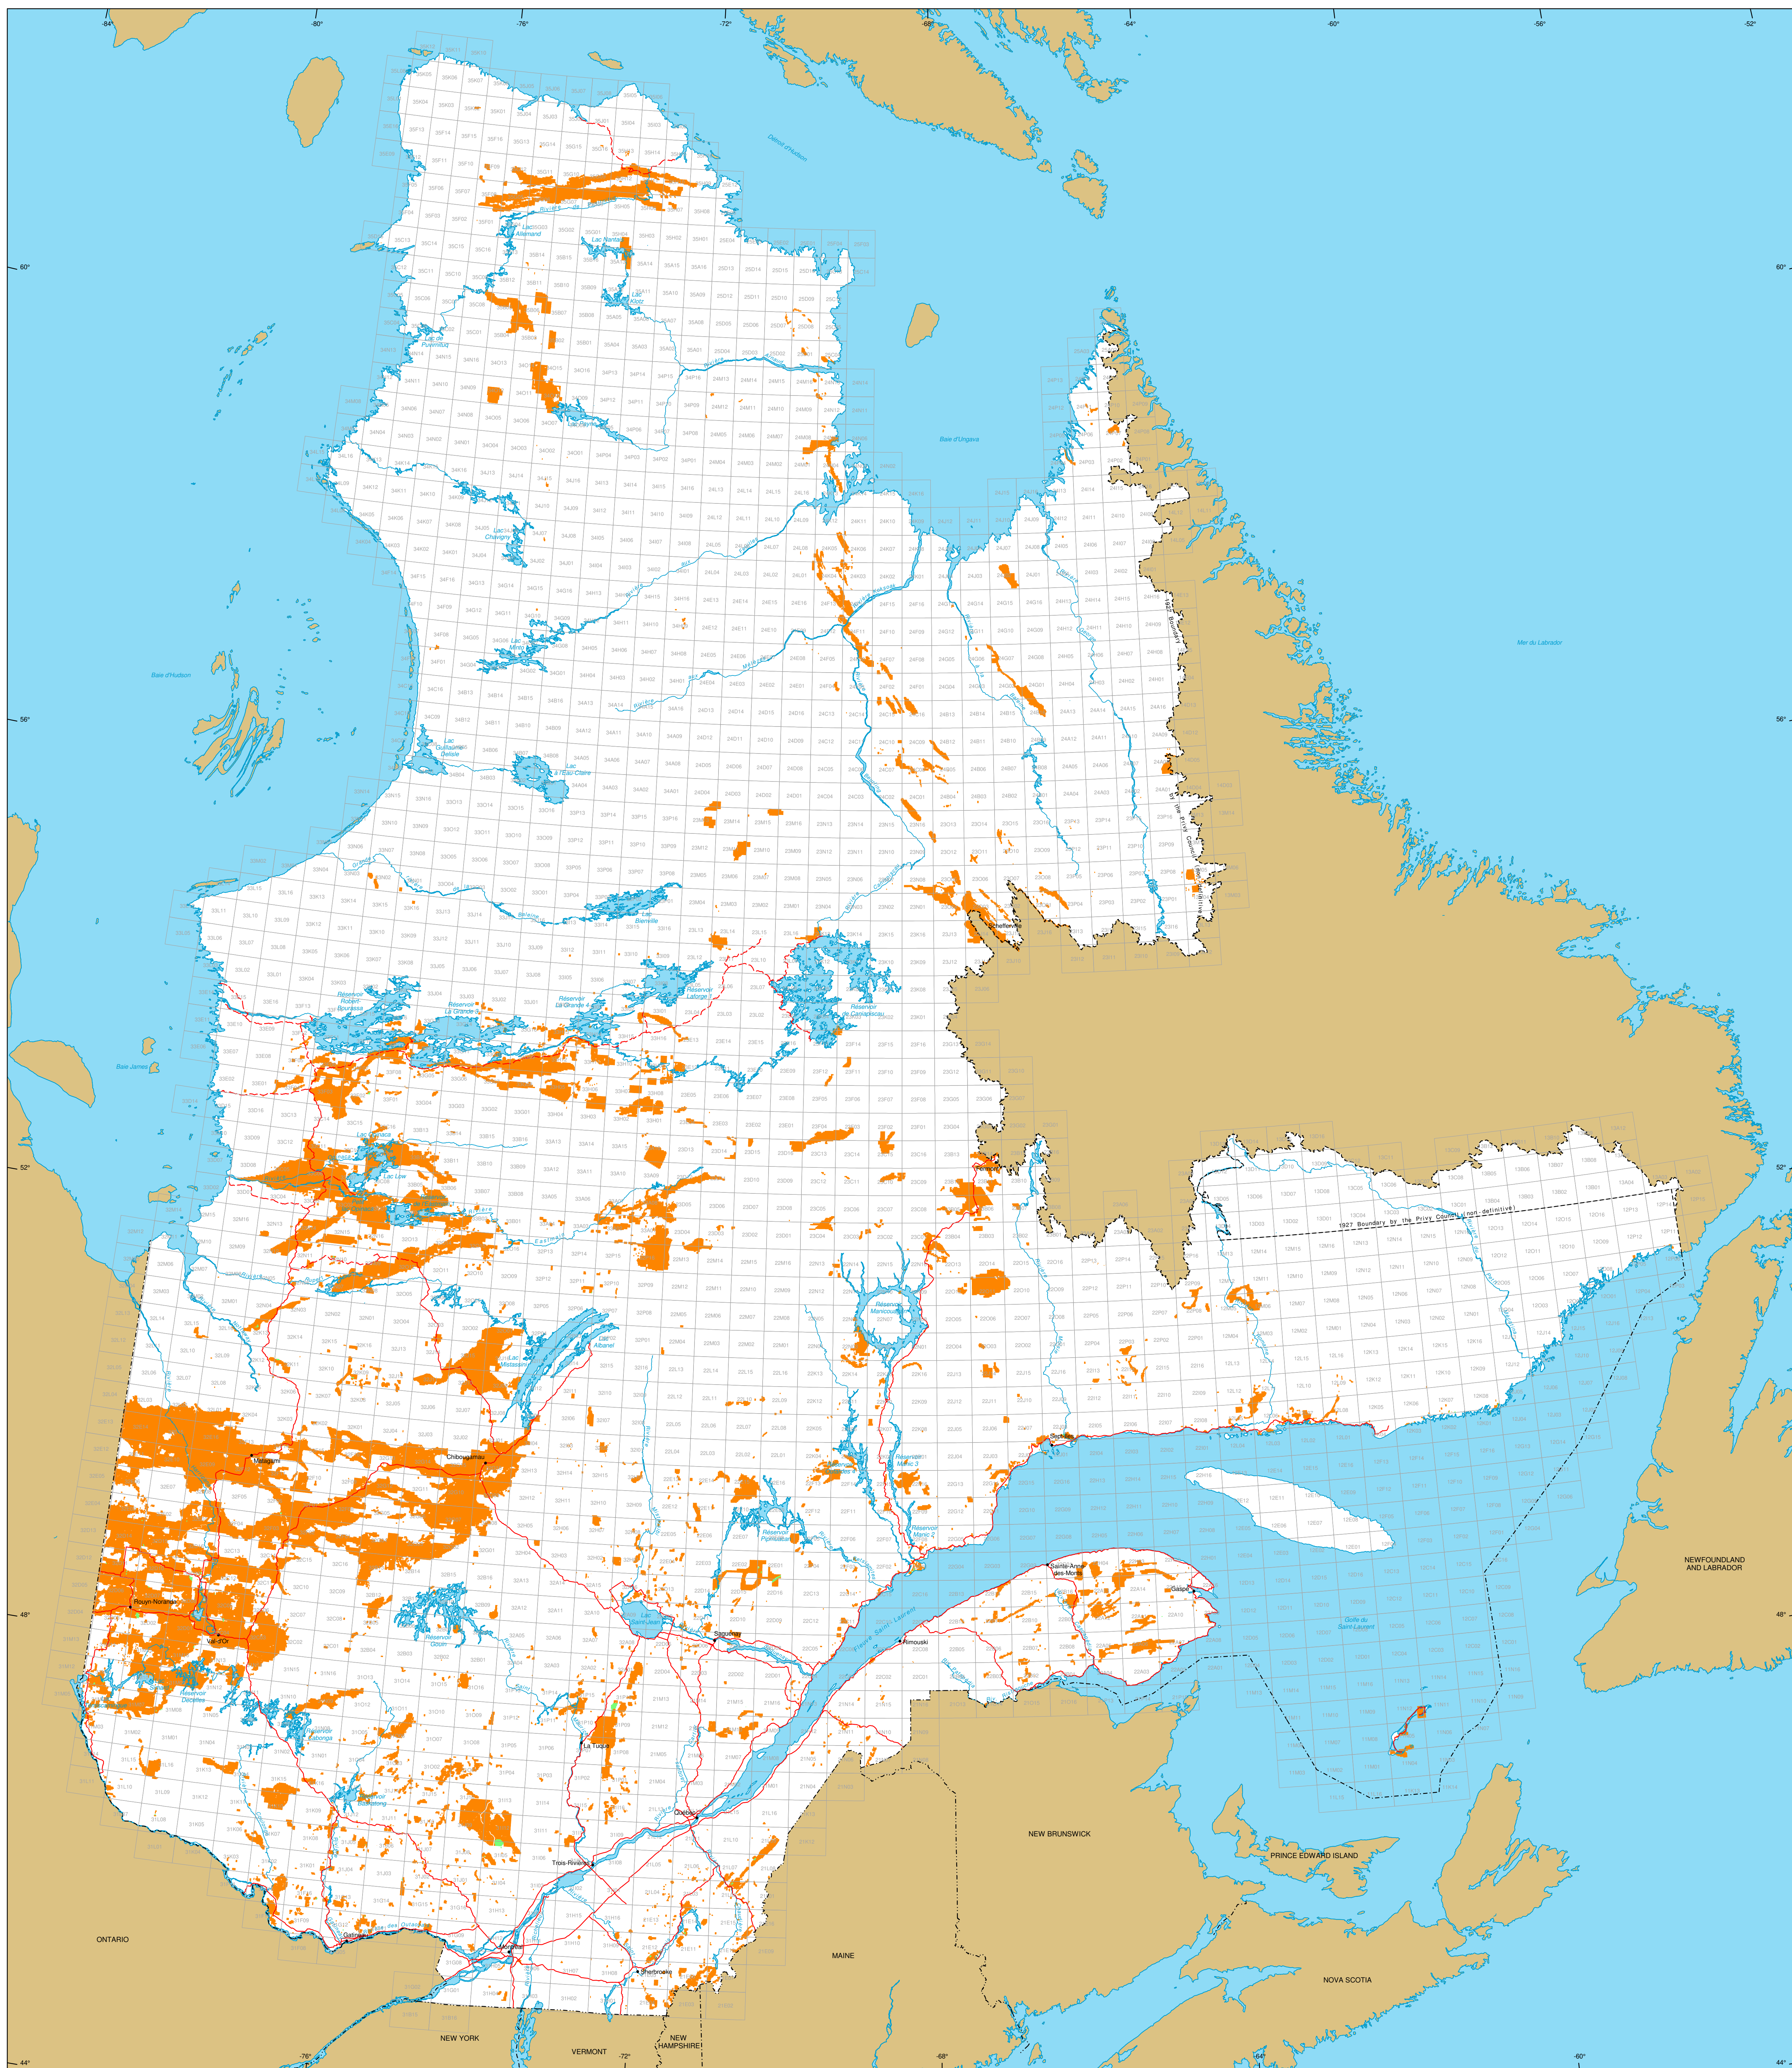

Mining Titles in Québec

Mining Titles
Active
Number: 219 906 titles
Area: 11 174 206 ha
Percentage of land: 6.7%

Border
International
Interprovincial, Interstate
Québec - Newfoundland and Labrador
(This border is not definitive.)

Road Network
Road
Unpaved Road

Hydrography
Lake
River

Populated Place
Other Jurisdiction
1:50 000 NTS Sheets Limits

Distribution of the number of active mining titles by type of title

BEX: (Excludes lease to mine surface mineral substances)	406
BM: (Mining lease)	117
BNE: (Non-excludes lease to mine surface mineral substances)	2 143
CDC: (After deepened claim after November 22, 2005)	215 247
CL: (Staked claim)	1 816
CLD: (Staked claim)	62
CM: (Mining concession)	115
Total:	219 906

Area of the Province of Québec: 166 744 100 ha

Sources

Data	Organization	Year
Mining Cartographic Reference (SICMA TM, SICMA SM)	MERN	2022
	MERN	2011

© Gouvernement du Québec, June 21, 2022