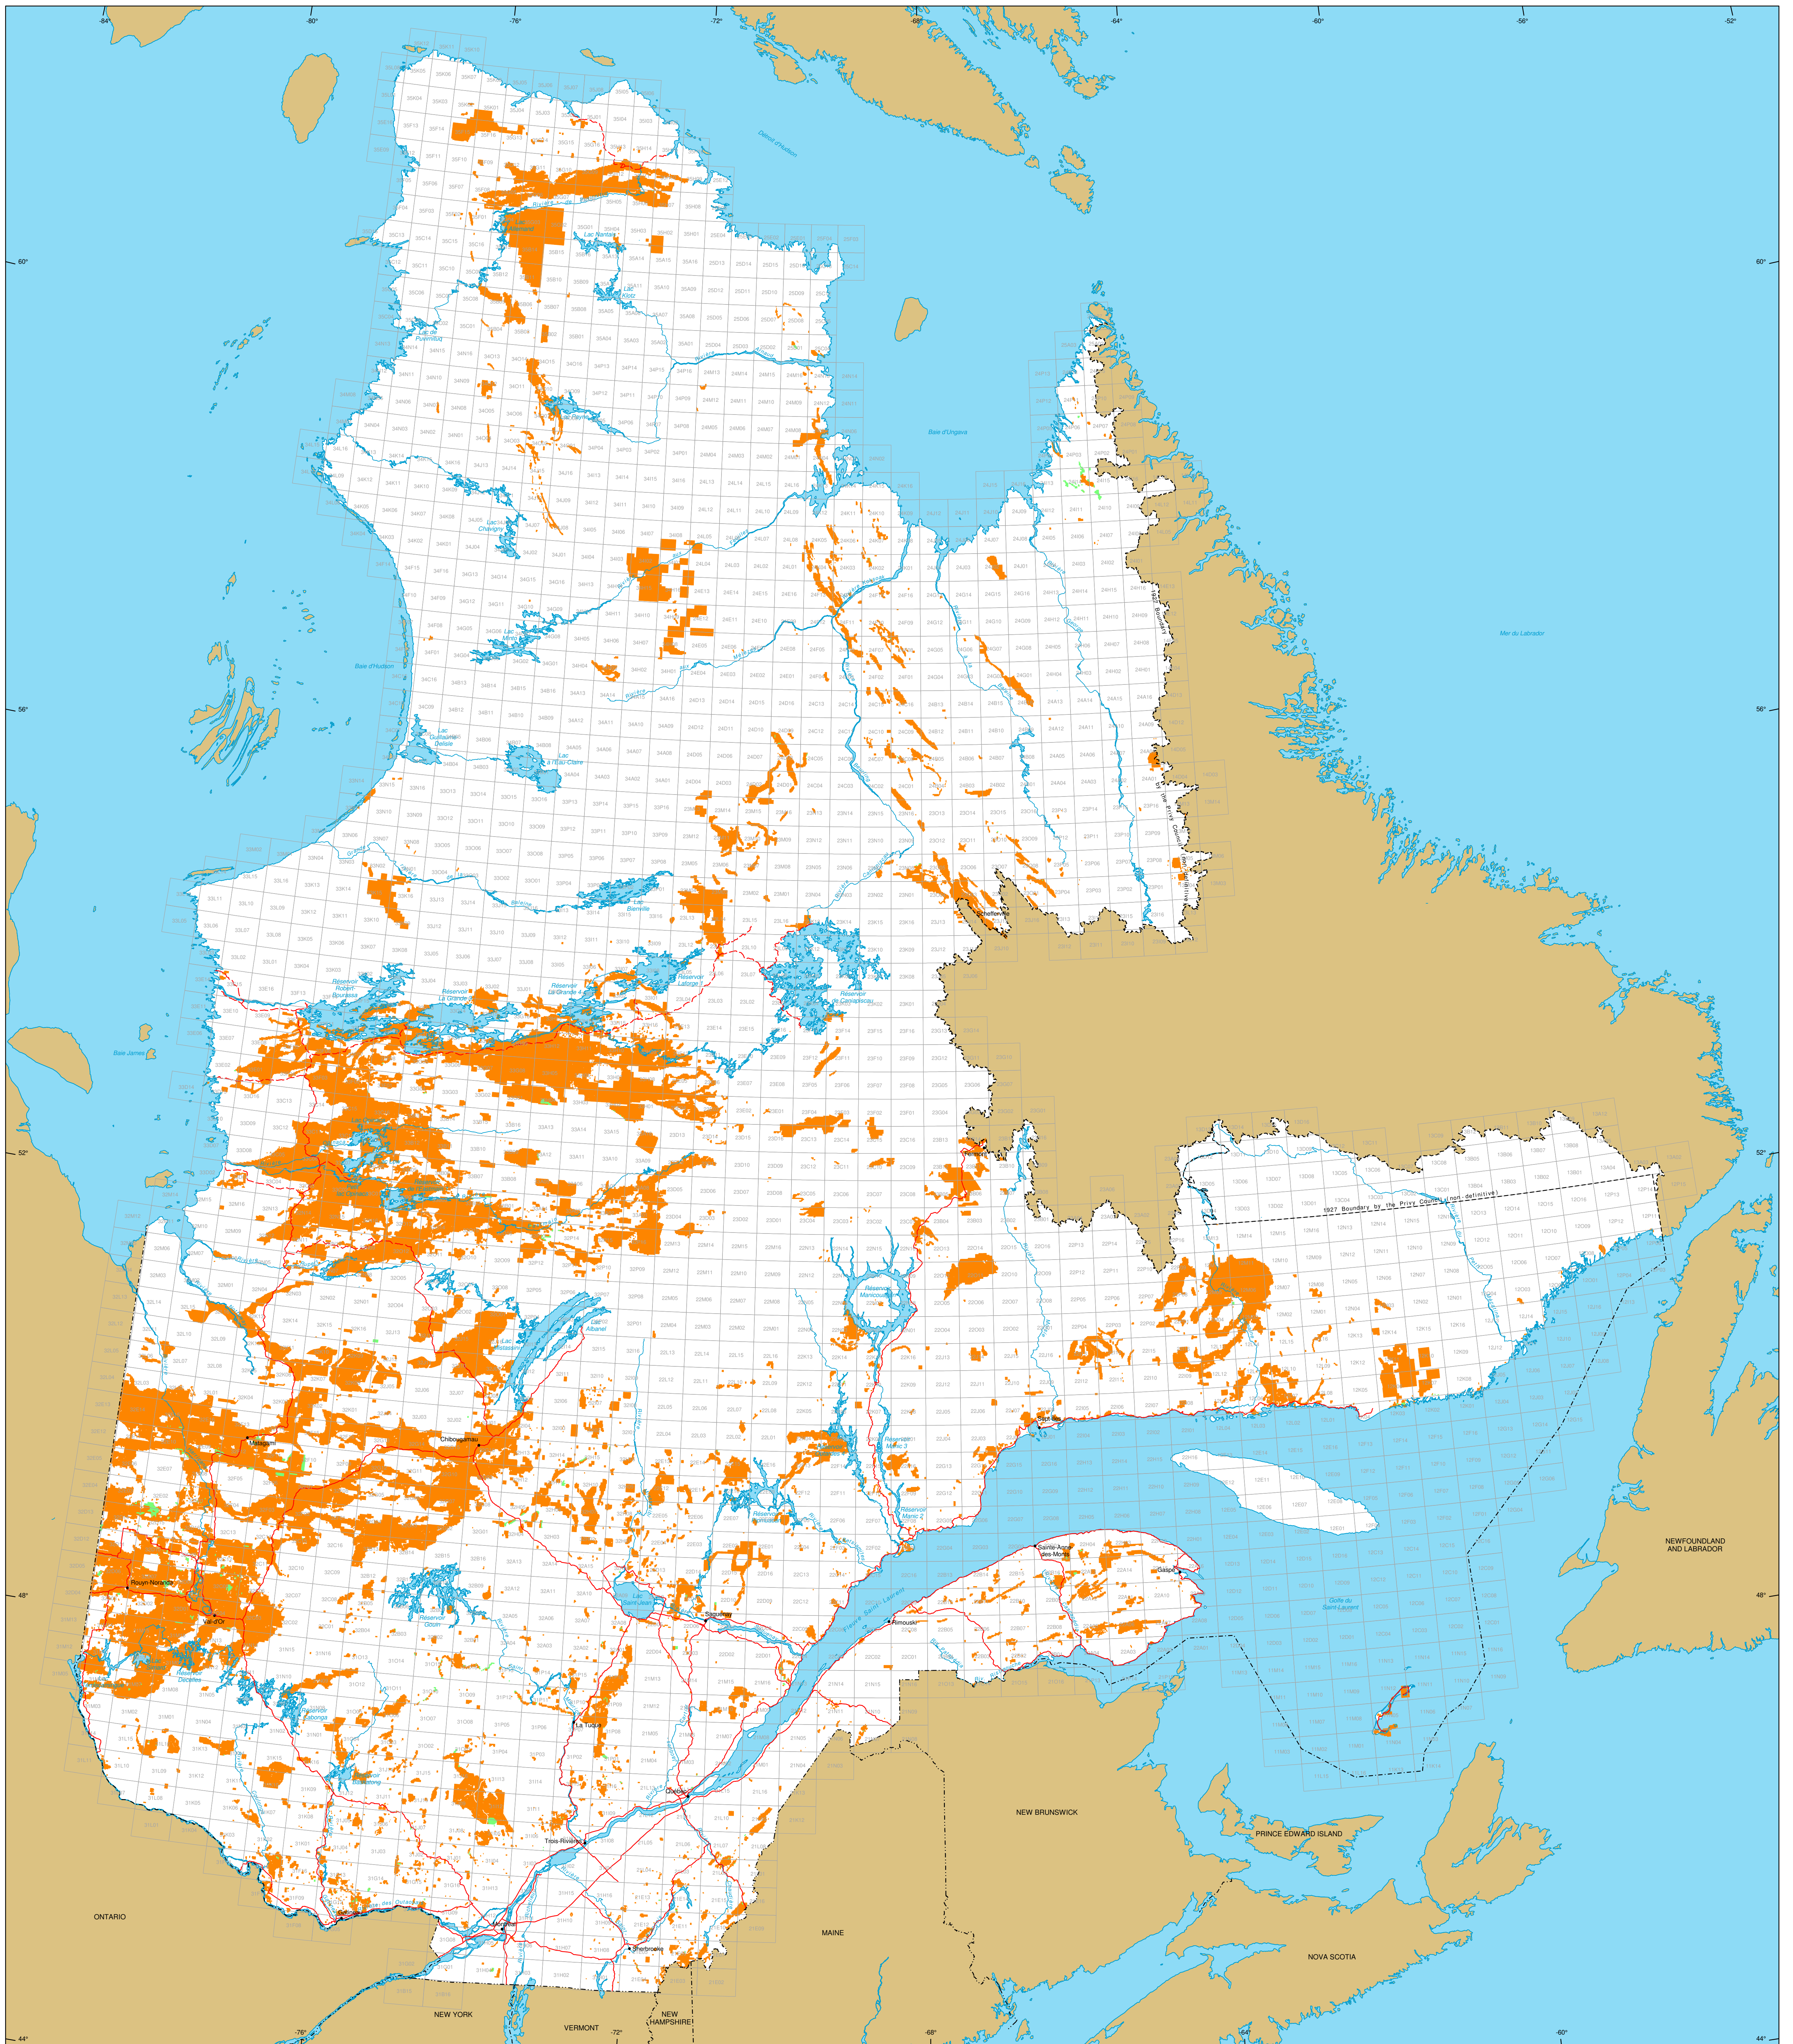

Mining Titles in Québec

Mining Titles
Active
Number: 352 852 titles
Area: 17 928 091 ha
Percentage of land: 10,8%

Pending
(Claims only)
Number: 2 039 titles
Area: 58 983 ha

1. **Border**
2. International
   - Interprovincial, Interstate
   - Québec - Newfoundland and Labrador (This border is not definitive.)
3. **Road Network**
4. Road
   - Unpaved Road
5. **Hydrography**
6. Lake
   - River
7. **Populated Place**
8. Other Jurisdiction
   - 1:50 000 NTS Sheets Limits

Area of the Province of Québec: 166 744 100 ha

Metadata
Geodesic Datum: NAD 83
Coordinate System: Conic Lambert with two standard parallels (46° and 60°)